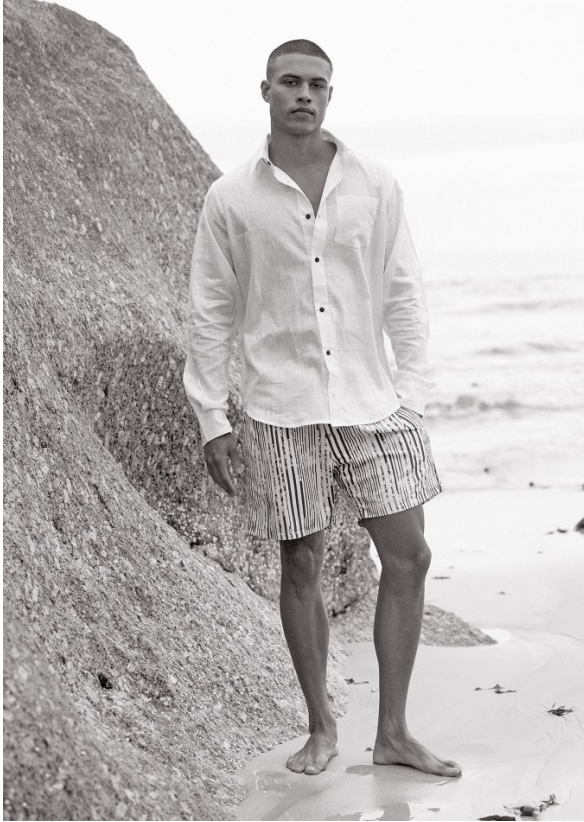

BOSS MODELS

CAPE TOWN

BRETT PILLAY

Height: 187cm Chest: 99cm Waist: 75cm Suit: R Shoe: 9 UK Hair: Black Eyes: Dark Brown

BOSS MODELS

CAPE TOWN

BRETT PILLAY

Height: 187cm Chest: 99cm Waist: 75cm Suit: R Shoe: 9 UK Hair: Black Eyes: Dark Brown