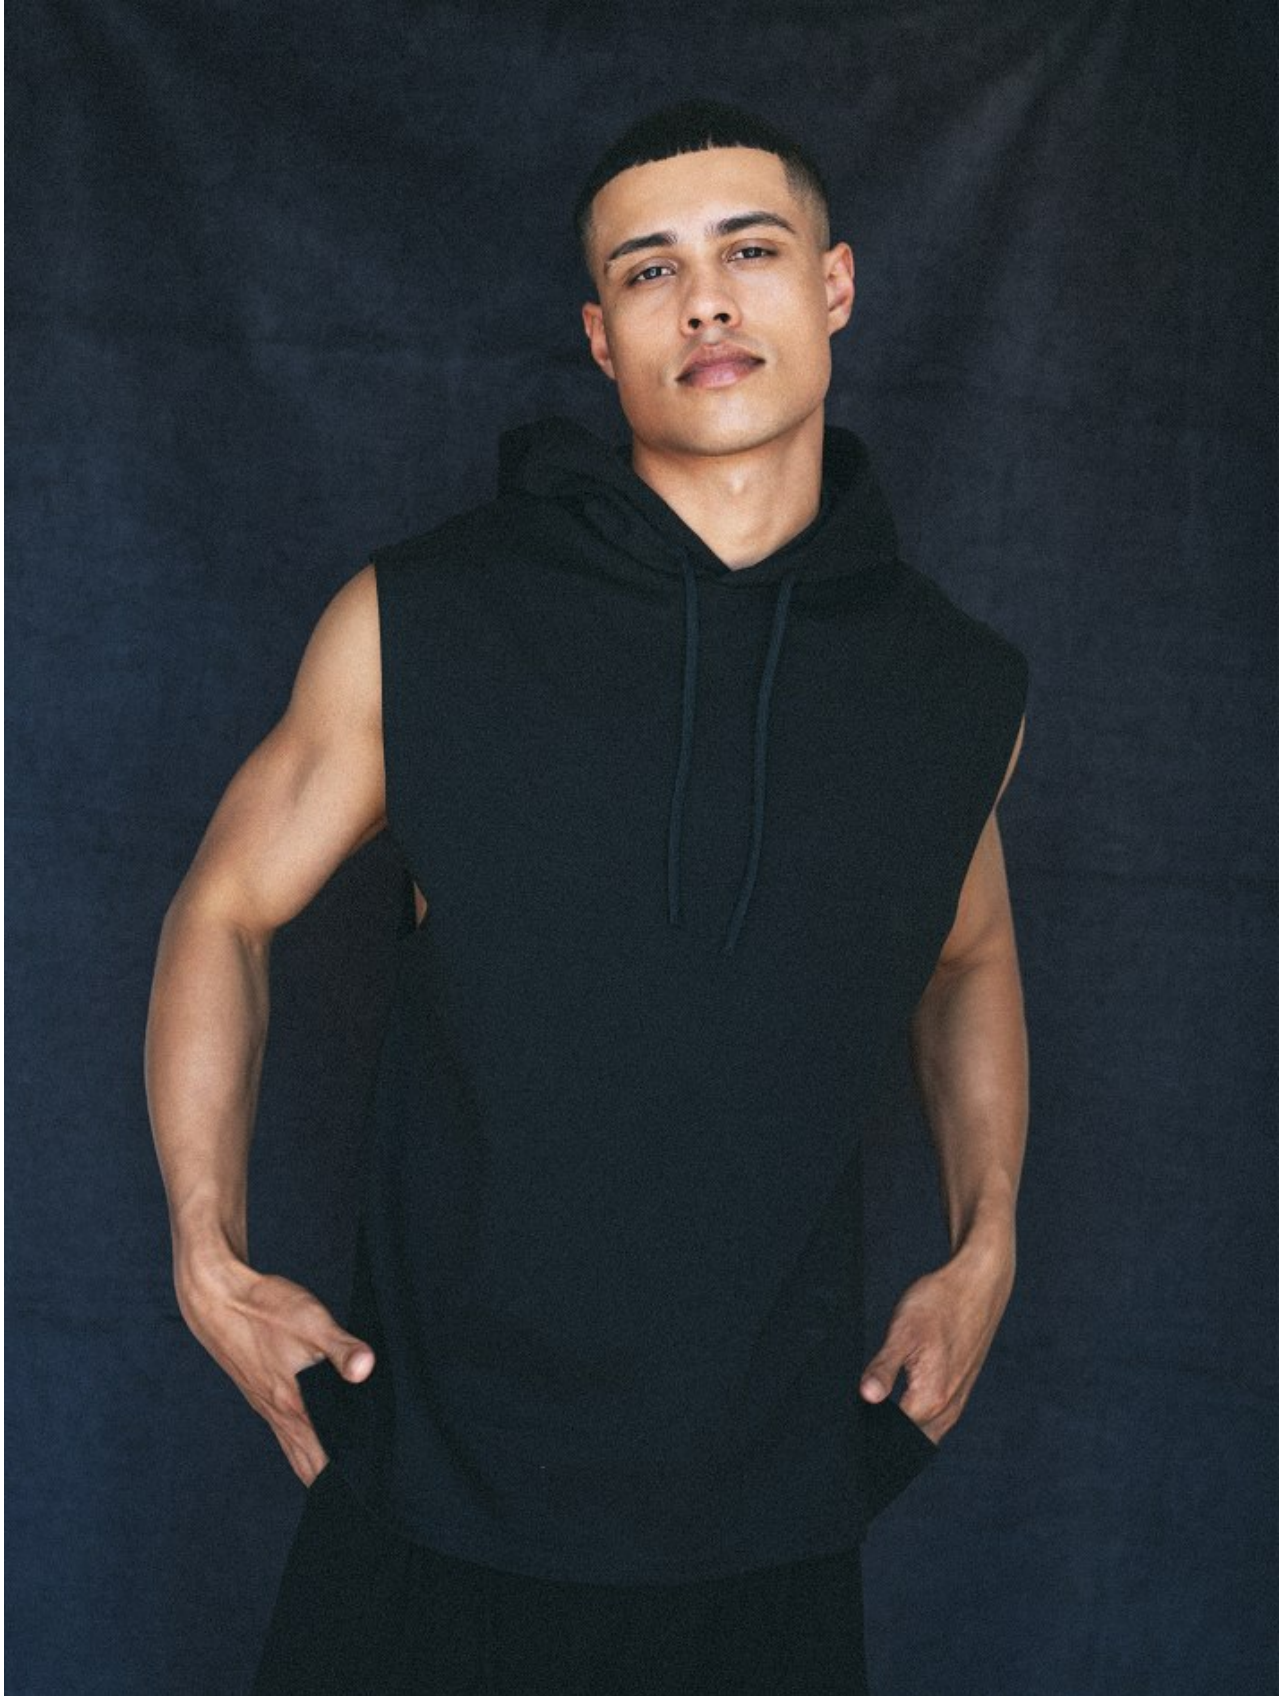

BOSS MODELS

CAPE TOWN

BRETT PILLAY

Height: 187cm Chest: 99cm Waist: 75cm Suit: R Shoe: 9 UK Hair: Black Eyes: Dark Brown

BOSS MODELS

CAPE TOWN

BRETT PILLAY

Height: 187cm Chest: 99cm Waist: 75cm Suit: R Shoe: 9 UK Hair: Black Eyes: Dark Brown