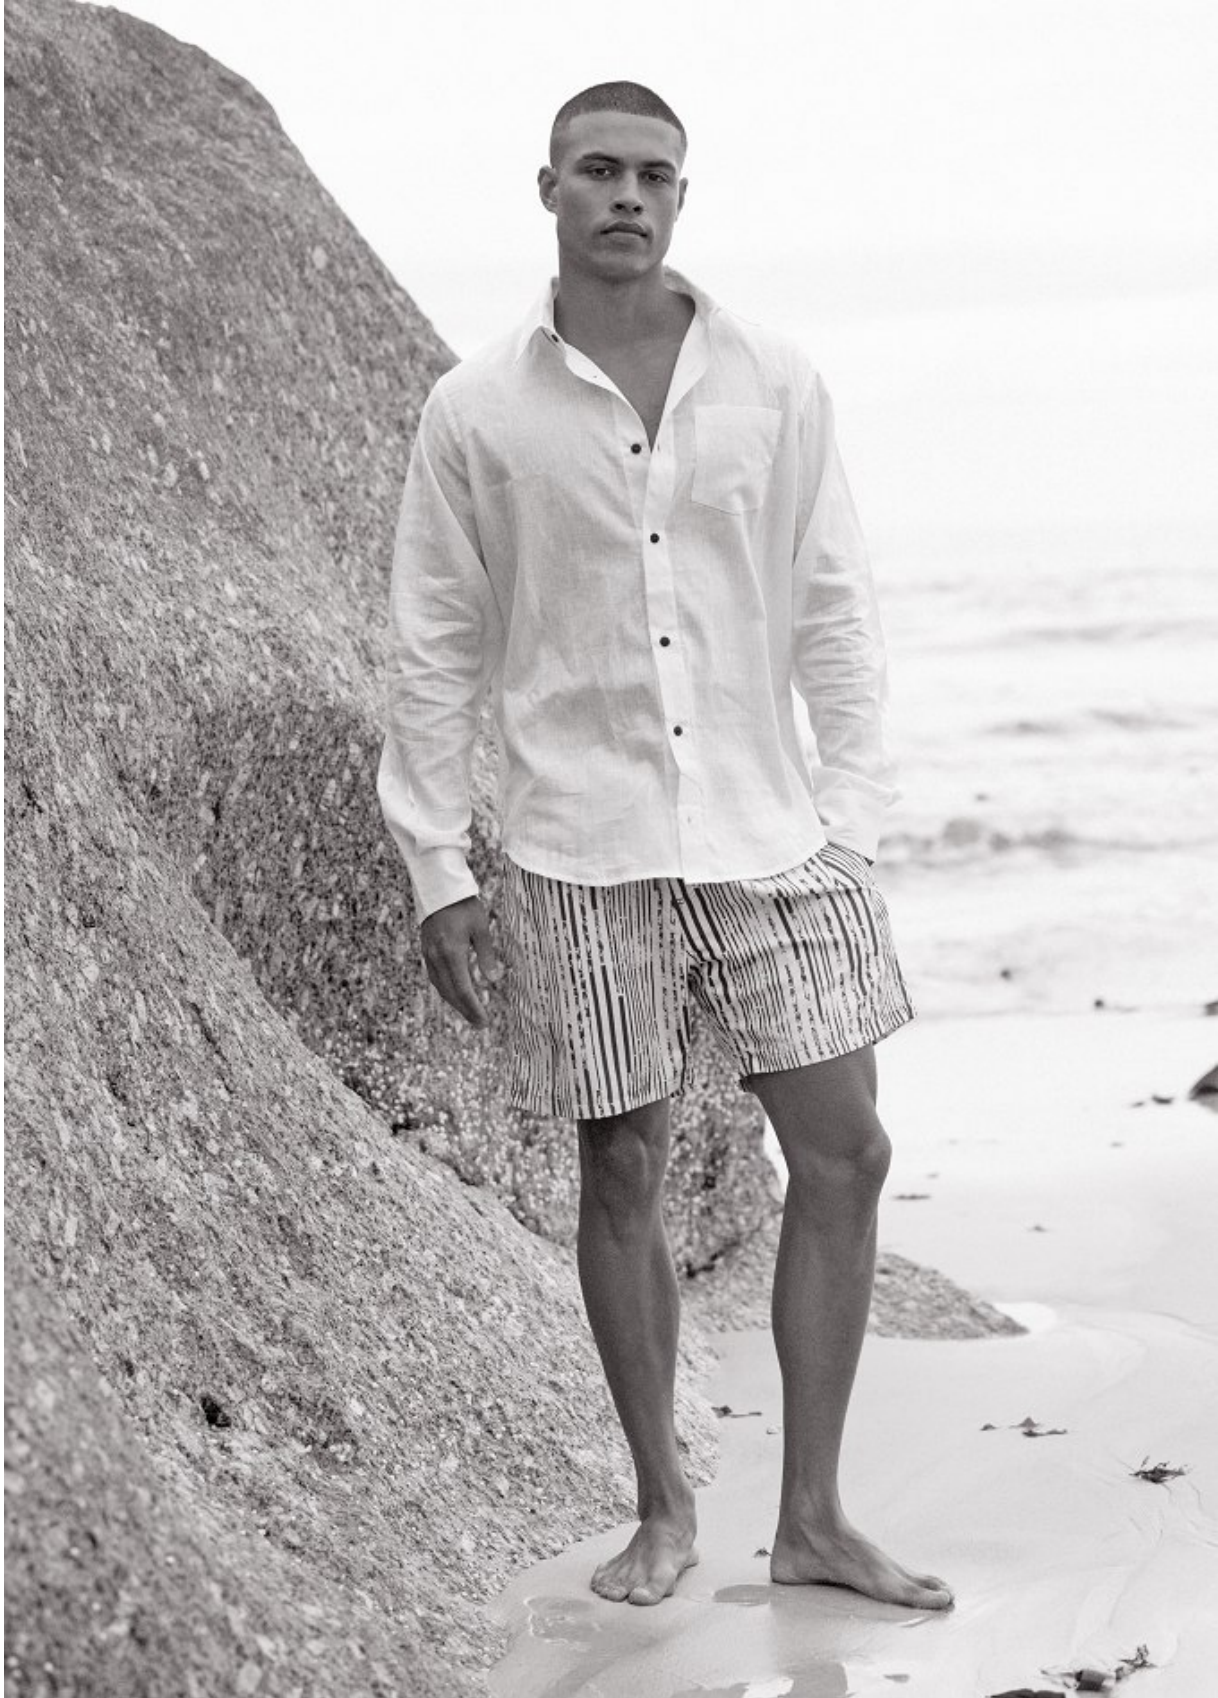

BOSS MODELS

CAPE TOWN

BRETT PILLAY

Height: 187cm Chest: 99cm Waist: 75cm Suit: R Shoe: 9 UK Hair: Black Eyes: Dark Brown

BOSS MODELS

CAPE TOWN

BRETT PILLAY

Height: 187cm Chest: 99cm Waist: 75cm Suit: R Shoe: 9 UK Hair: Black Eyes: Dark Brown