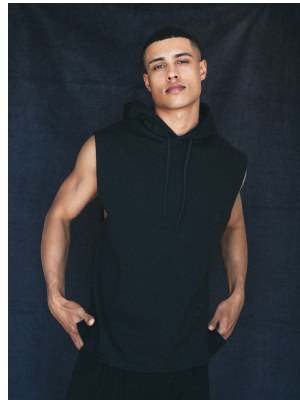

BOSS MODELS

CAPE TOWN

BRETT PILLAY

Height: 187cm Chest: 99cm Waist: 75cm Suit: R Shoe: 9 UK Hair: Black Eyes: Dark Brown

BOSS MODELS

CAPE TOWN

BRETT PILLAY

Height: 187cm Chest: 99cm Waist: 75cm Suit: R Shoe: 9 UK Hair: Black Eyes: Dark Brown