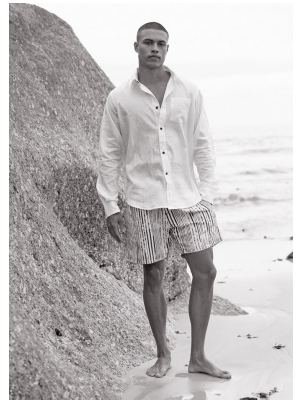

BOSS MODELS

CAPE TOWN

BRETT PILLAY

Height: 187cm Chest: 99cm Waist: 75cm Suit: R Shoe: 9 UK Hair: Black Eyes: Dark Brown

BOSS MODELS

CAPE TOWN

BRETT PILLAY

Height: 187cm Chest: 99cm Waist: 75cm Suit: R Shoe: 9 UK Hair: Black Eyes: Dark Brown