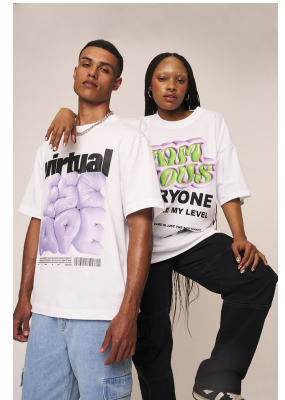

BOSS MODELS

CAPE TOWN

BRETT PILLAY

Height: 187cm Chest: 99cm Waist: 75cm Suit: R Shoe: 9 UK Hair: Black Eyes: Dark Brown

BOSS MODELS

CAPE TOWN

BRETT PILLAY

Height: 187cm Chest: 99cm Waist: 75cm Suit: R Shoe: 9 UK Hair: Black Eyes: Dark Brown