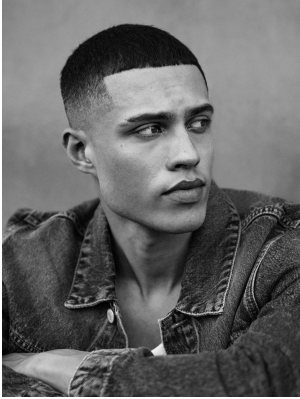

BOSS MODELS

CAPE TOWN

BRETT PILLAY

Height: 187cm Chest: 99cm Waist: 75cm Suit: R Shoe: 9 UK Hair: Black Eyes: Dark Brown

BOSS MODELS

CAPE TOWN

BRETT PILLAY

Height: 187cm Chest: 99cm Waist: 75cm Suit: R Shoe: 9 UK Hair: Black Eyes: Dark Brown