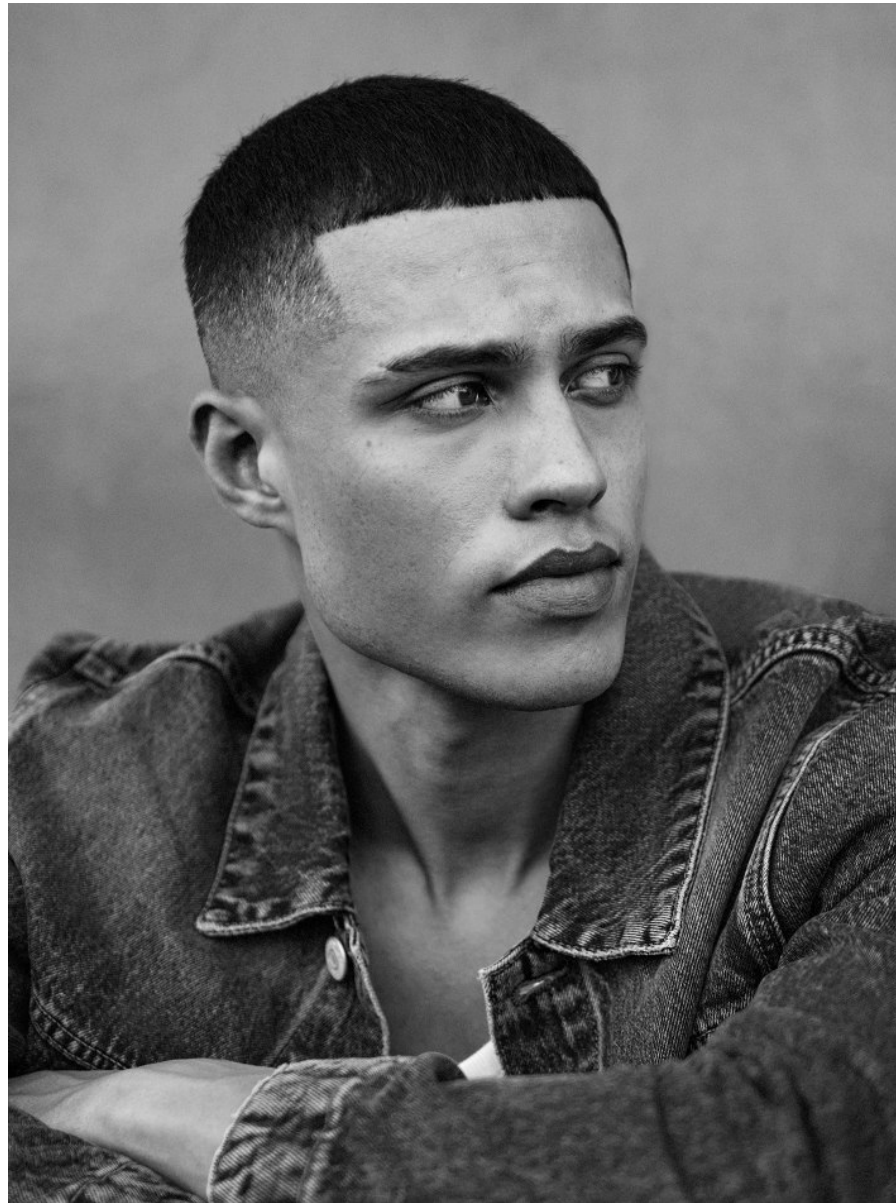

BOSS MODELS

CAPE TOWN

BRETT PILLAY

Height: 187cm Chest: 99cm Waist: 75cm Suit: R Shoe: 9 UK Hair: Black Eyes: Dark Brown

BOSS MODELS

CAPE TOWN

BRETT PILLAY

Height: 187cm Chest: 99cm Waist: 75cm Suit: R Shoe: 9 UK Hair: Black Eyes: Dark Brown