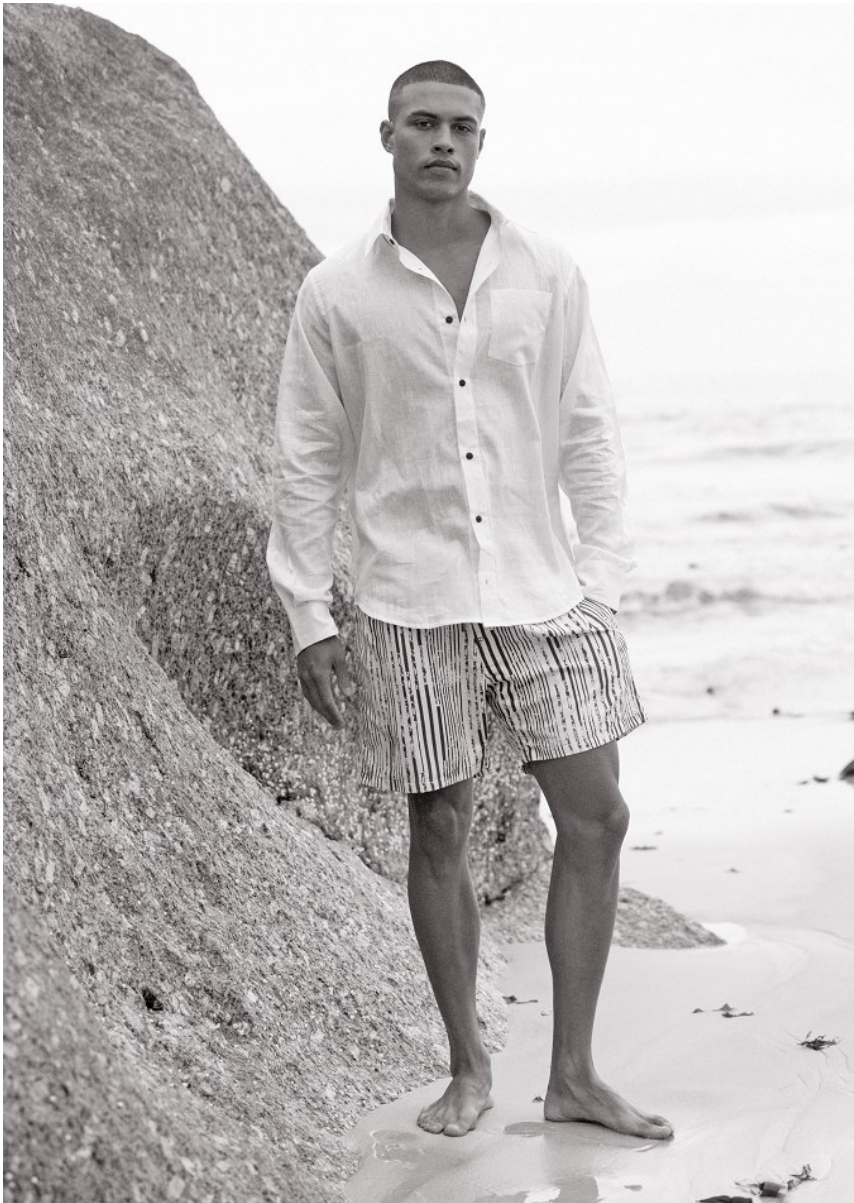

BRETT PILLAY

BOSS MODELS

CAPE TOWN

BRETT PILLAY

Height: 187cm Chest: 99cm Waist: 75cm Suit: R Shoe: 9 UK Hair: Black Eyes: Dark Brown