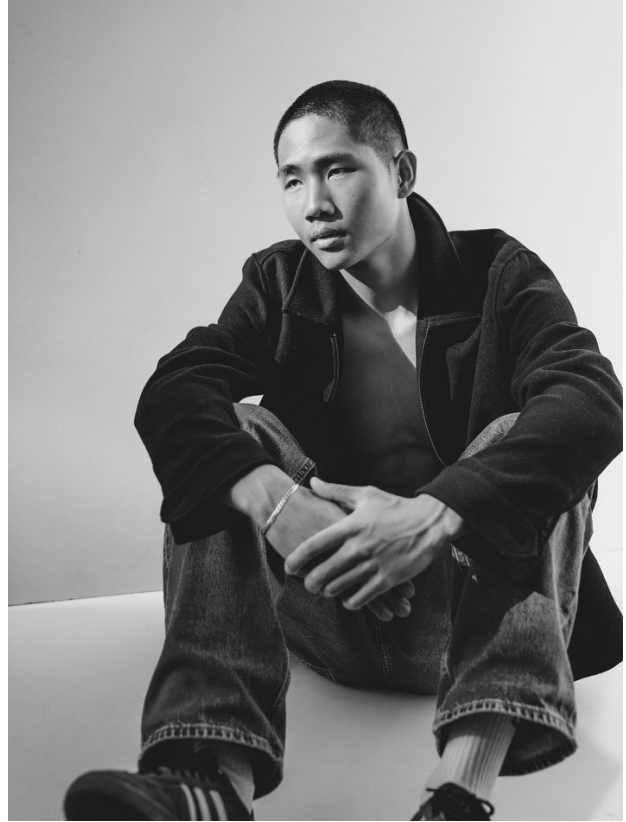

BOSS MODELS

CAPE TOWN

MARCUS WENG

Height: 180cm Chest: 94cm Waist: 69cm Suit: 38 R Shoe: 9 UK Hair: Black Eyes: Brown

BOSS MODELS

CAPE TOWN

MARCUS WENG

Height: 180cm Chest: 94cm Waist: 69cm Suit: 38 R Shoe: 9 UK Hair: Black Eyes: Brown