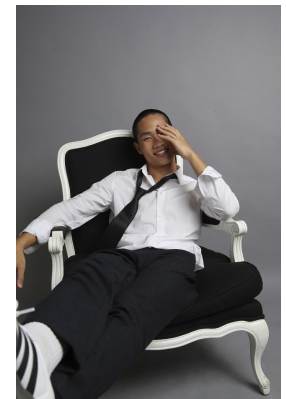

BOSS MODELS

CAPE TOWN

MARCUS WENG

Height: 180cm Chest: 94cm Waist: 69cm Suit: 38 R Shoe: 9 UK Hair: Black Eyes: Brown

BOSS MODELS

CAPE TOWN

MARCUS WENG

Height: 180cm Chest: 94cm Waist: 69cm Suit: 38 R Shoe: 9 UK Hair: Black Eyes: Brown