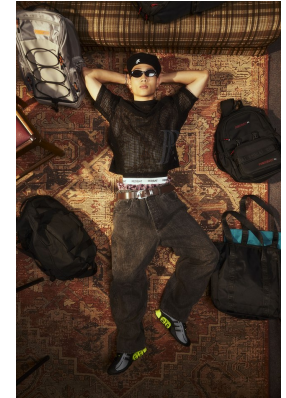

BOSS MODELS

CAPE TOWN

MARCUS WENG

Height: 180cm Chest: 94cm Waist: 69cm Suit: 38 R Shoe: 9 UK Hair: Black Eyes: Brown

BOSS MODELS

CAPE TOWN

MARCUS WENG

Height: 180cm Chest: 94cm Waist: 69cm Suit: 38 R Shoe: 9 UK Hair: Black Eyes: Brown