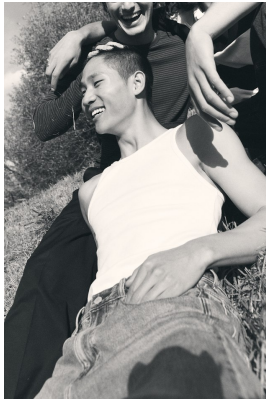

BOSS MODELS

CAPE TOWN

MARCUS WENG

Height: 180cm Chest: 94cm Waist: 69cm Suit: 38 R Shoe: 9 UK Hair: Black Eyes: Brown

BOSS MODELS

CAPE TOWN

MARCUS WENG

Height: 180cm Chest: 94cm Waist: 69cm Suit: 38 R Shoe: 9 UK Hair: Black Eyes: Brown