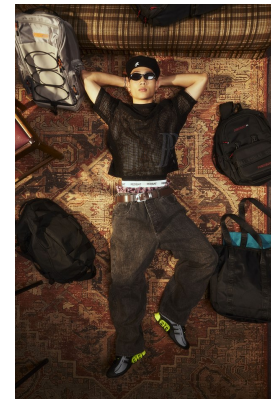

BOSS MODELS

CAPE TOWN

MARCUS WENG

Height: 180cm Chest: 94cm Waist: 69cm Suit: 38 R Shoe: 9 UK Hair: Black Eyes: Brown

BOSS MODELS

CAPE TOWN

MARCUS WENG

Height: 180cm Chest: 94cm Waist: 69cm Suit: 38 R Shoe: 9 UK Hair: Black Eyes: Brown