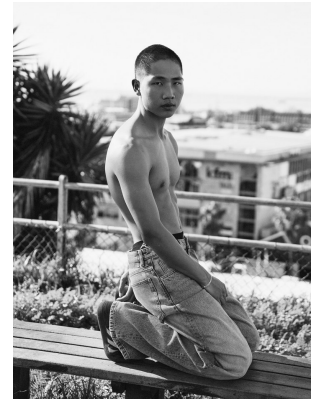

BOSS MODELS

CAPE TOWN

MARCUS WENG

Height: 180cm Chest: 94cm Waist: 69cm Suit: 38 R Shoe: 9 UK Hair: Black Eyes: Brown

BOSS MODELS

CAPE TOWN

MARCUS WENG

Height: 180cm Chest: 94cm Waist: 69cm Suit: 38 R Shoe: 9 UK Hair: Black Eyes: Brown