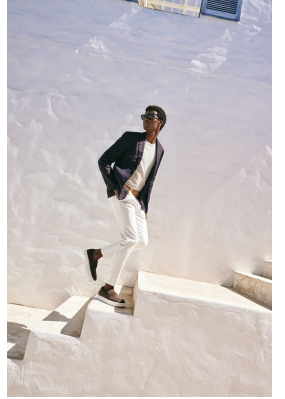

BOSS MODELS

CAPE TOWN

KUENANE MATSOSO

Height: 181cm Chest: 91cm Waist: 74cm Suit: 36 R Shoe: 10 UK Hair: Black Eyes: Brown