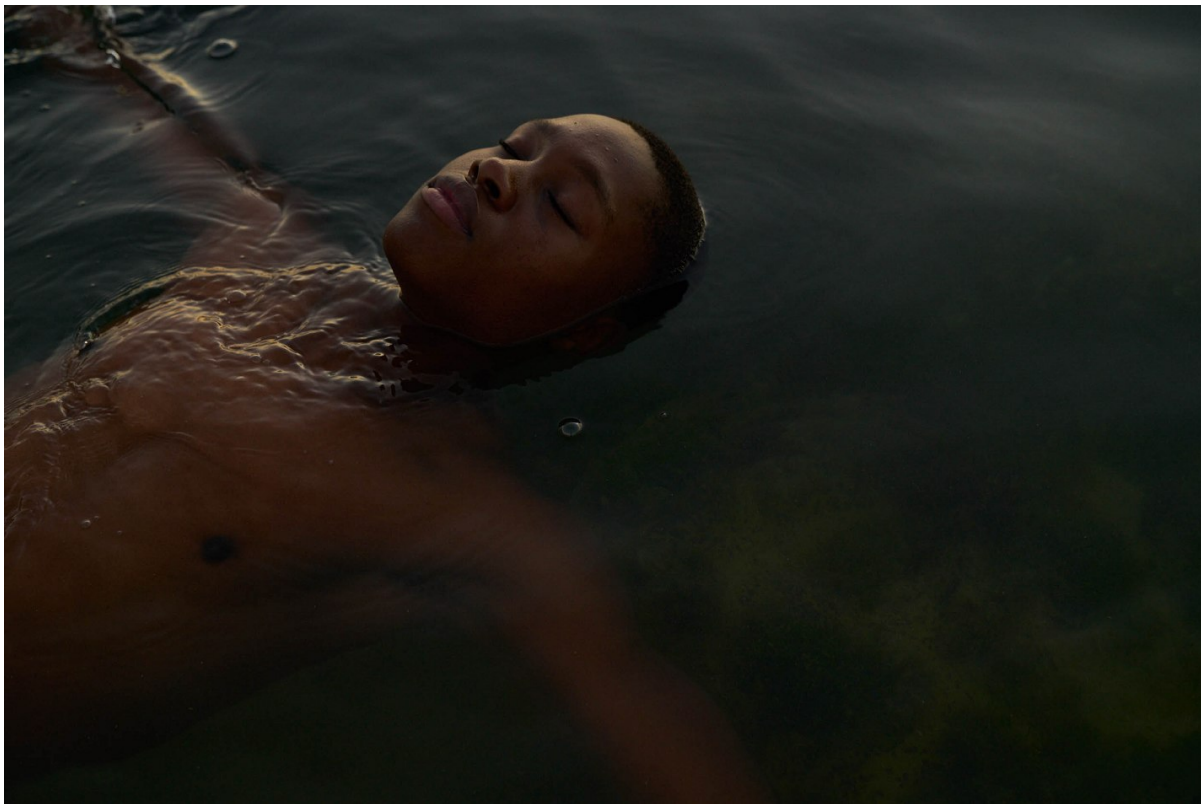

BOSS MODELS

CAPE TOWN

MIHLALI BAVUMA

Height: 184cm Chest: 94cm Waist: 74cm Suit: 38 R Shoe: 9.5 UK Hair: Black Eyes: Brown