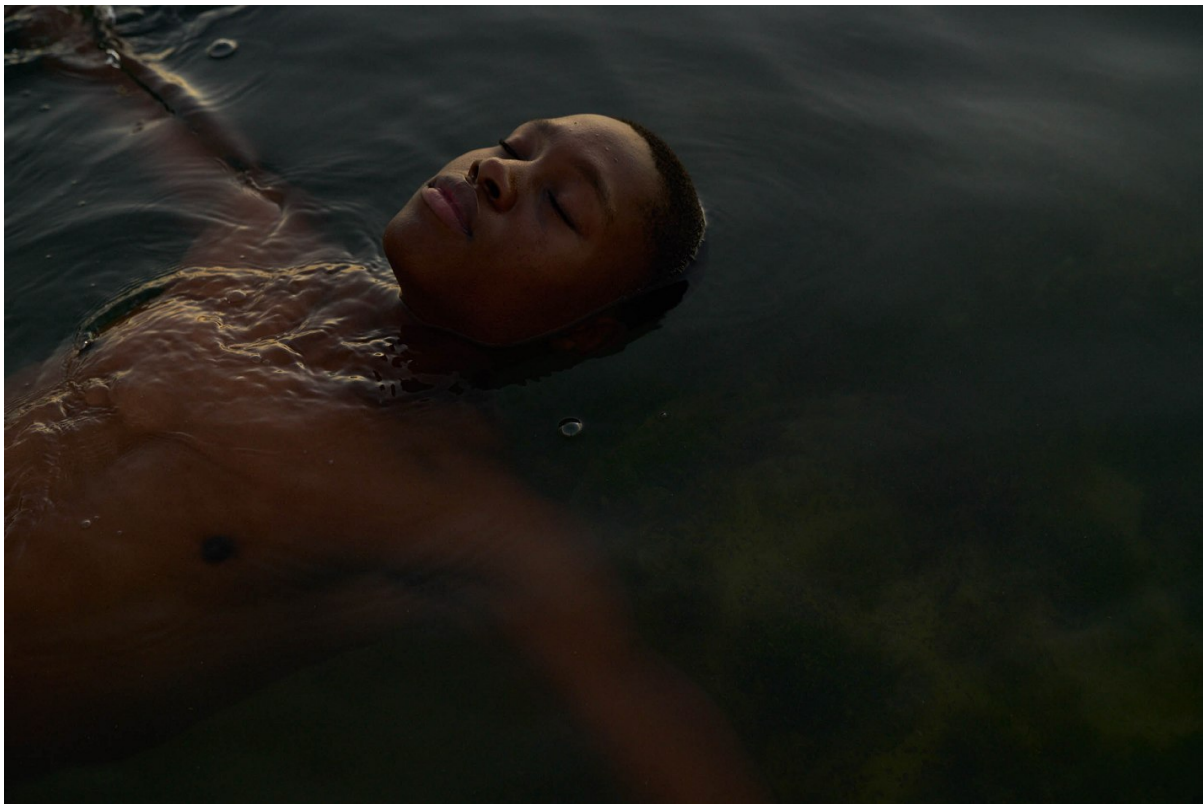

BOSS MODELS

CAPE TOWN

MIHLALI BAVUMA

Height: 184cm Chest: 95cm Waist: 75cm Suit: 38 R Shoe: 9.5 UK Hair: Black Eyes: Brown