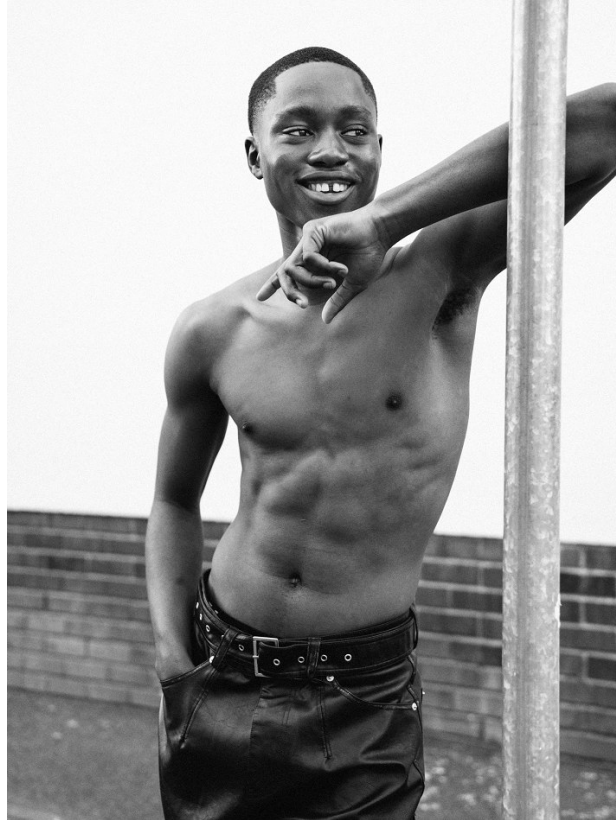

BOSS MODELS

CAPE TOWN

MIHLALI BAVUMA

Height: 184cm Chest: 94cm Waist: 74cm Suit: 38 R Shoe: 9.5 UK Hair: Black Eyes: Brown

BOSS MODELS

CAPE TOWN

MIHLALI BAVUMA

Height: 184cm Chest: 94cm Waist: 74cm Suit: 38 R Shoe: 9.5 UK Hair: Black Eyes: Brown

BOSS MODELS

CAPE TOWN

MIHLALI BAVUMA

Height: 184cm Chest: 94cm Waist: 74cm Suit: 38 R Shoe: 9.5 UK Hair: Black Eyes: Brown