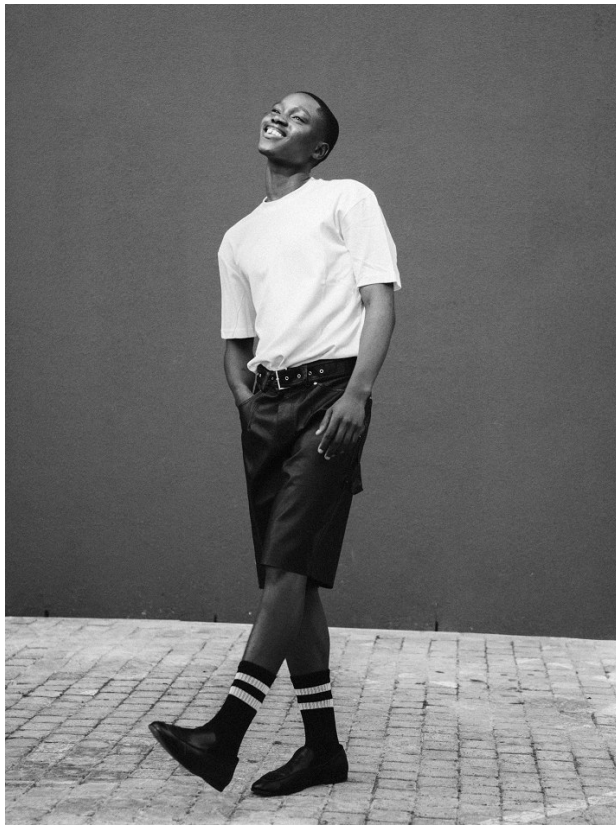

BOSS MODELS

CAPE TOWN

MIHLALI BAVUMA

Height: 184cm Chest: 94cm Waist: 74cm Suit: 38 R Shoe: 9.5 UK Hair: Black Eyes: Brown

BOSS MODELS

CAPE TOWN

MIHLALI BAVUMA

Height: 184cm Chest: 94cm Waist: 74cm Suit: 38 R Shoe: 9.5 UK Hair: Black Eyes: Brown