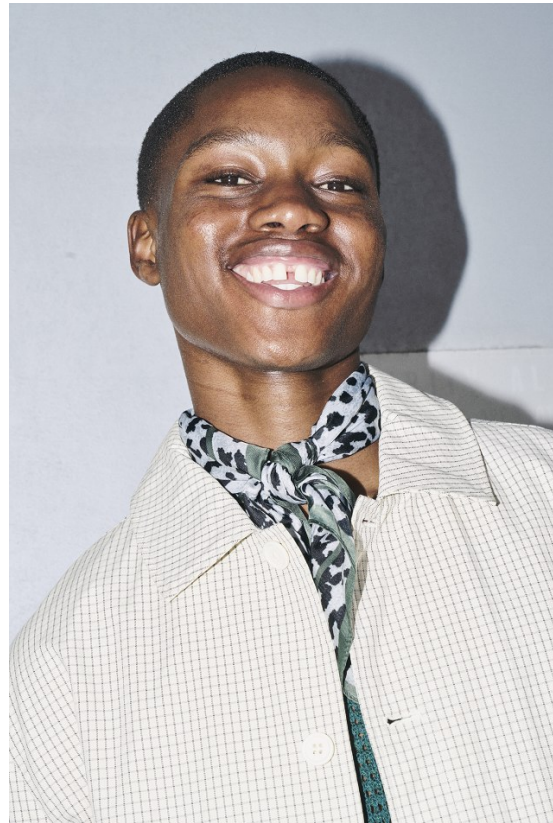

BOSS MODELS

CAPE TOWN

MIHLALI BAVUMA

Height: 184cm Chest: 95cm Waist: 75cm Suit: 38 R Shoe: 9.5 UK Hair: Black Eyes: Brown