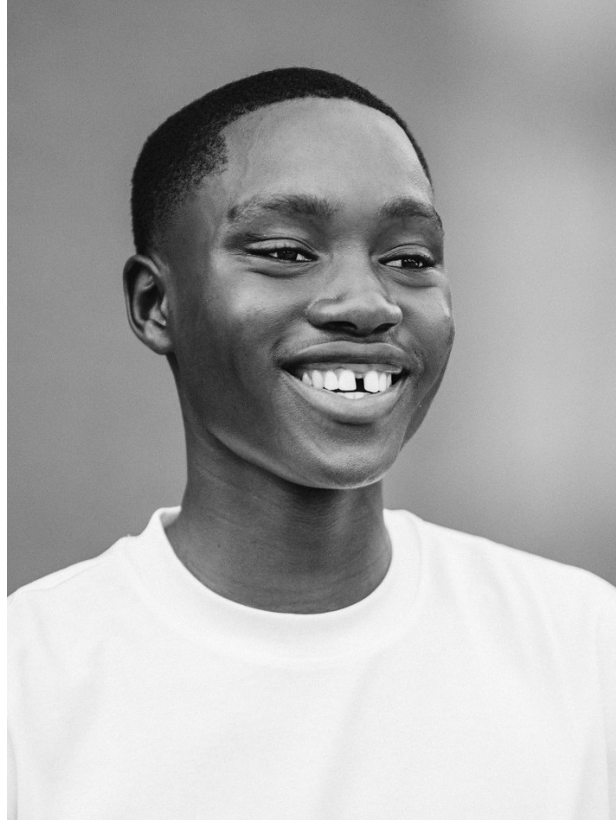

BOSS MODELS

CAPE TOWN

MIHLALI BAVUMA

Height: 184cm Chest: 94cm Waist: 74cm Suit: 38 R Shoe: 9.5 UK Hair: Black Eyes: Brown

BOSS MODELS

CAPE TOWN

MIHLALI BAVUMA

Height: 184cm Chest: 94cm Waist: 74cm Suit: 38 R Shoe: 9.5 UK Hair: Black Eyes: Brown