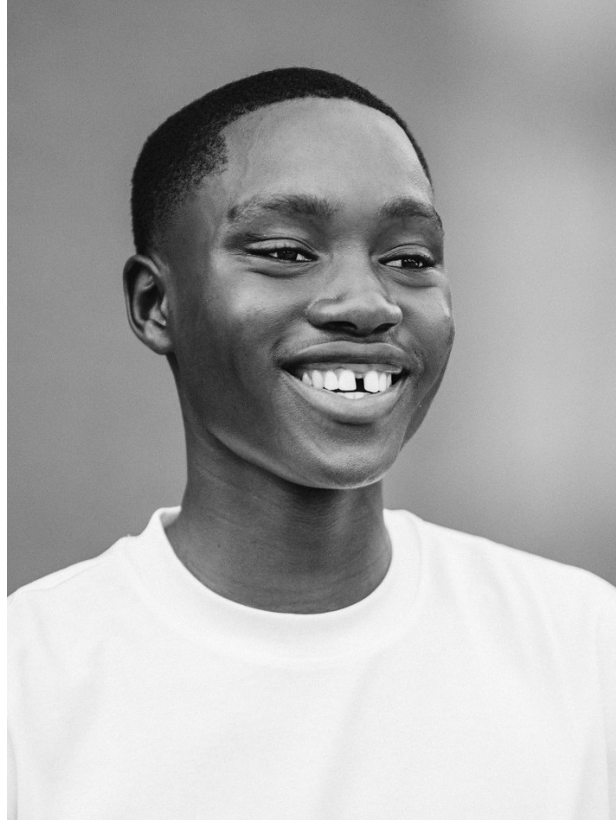

BOSS MODELS

CAPE TOWN

MIHLALI BAVUMA

Height: 184cm Chest: 95cm Waist: 75cm Suit: 38 R Shoe: 9.5 UK Hair: Black Eyes: Brown

BOSS MODELS

CAPE TOWN

MIHLALI BAVUMA

Height: 184cm Chest: 95cm Waist: 75cm Suit: 38 R Shoe: 9.5 UK Hair: Black Eyes: Brown