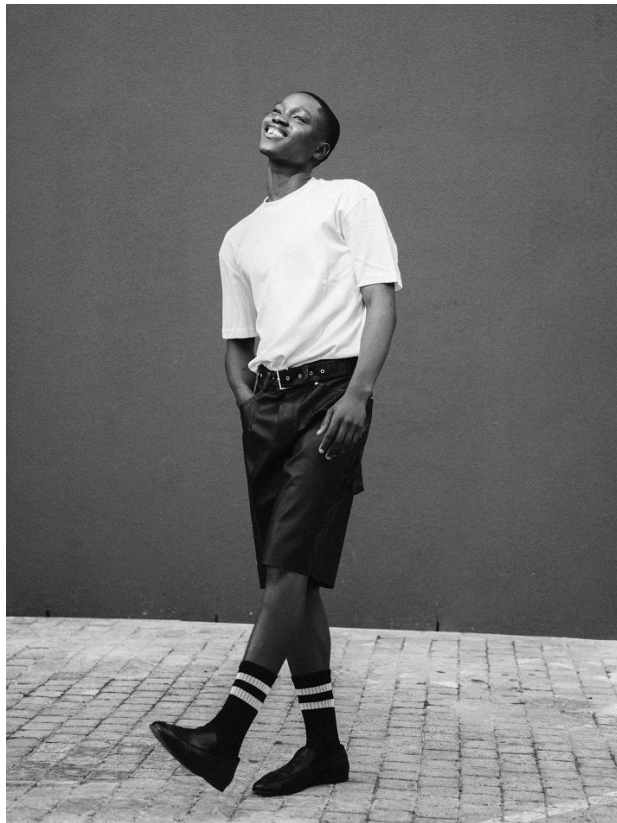

BOSS MODELS

CAPE TOWN

MIHLALI BAVUMA

Height: 184cm Chest: 95cm Waist: 75cm Suit: 38 R Shoe: 9.5 UK Hair: Black Eyes: Brown

BOSS MODELS

CAPE TOWN

MIHLALI BAVUMA

Height: 184cm Chest: 95cm Waist: 75cm Suit: 38 R Shoe: 9.5 UK Hair: Black Eyes: Brown