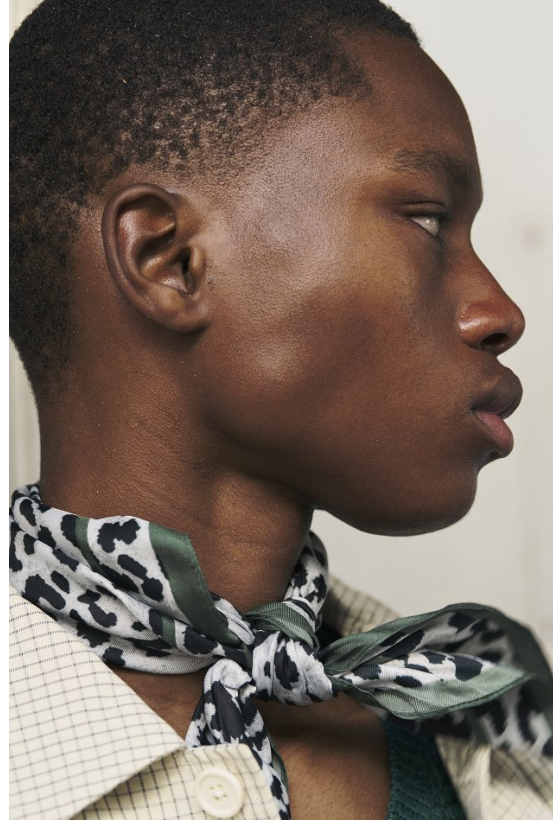

BOSS MODELS

CAPE TOWN

MIHLALI BAVUMA

Height: 184cm Chest: 94cm Waist: 74cm Suit: 38 R Shoe: 9.5 UK Hair: Black Eyes: Brown

BOSS MODELS

CAPE TOWN

MIHLALI BAVUMA

Height: 184cm Chest: 94cm Waist: 74cm Suit: 38 R Shoe: 9.5 UK Hair: Black Eyes: Brown