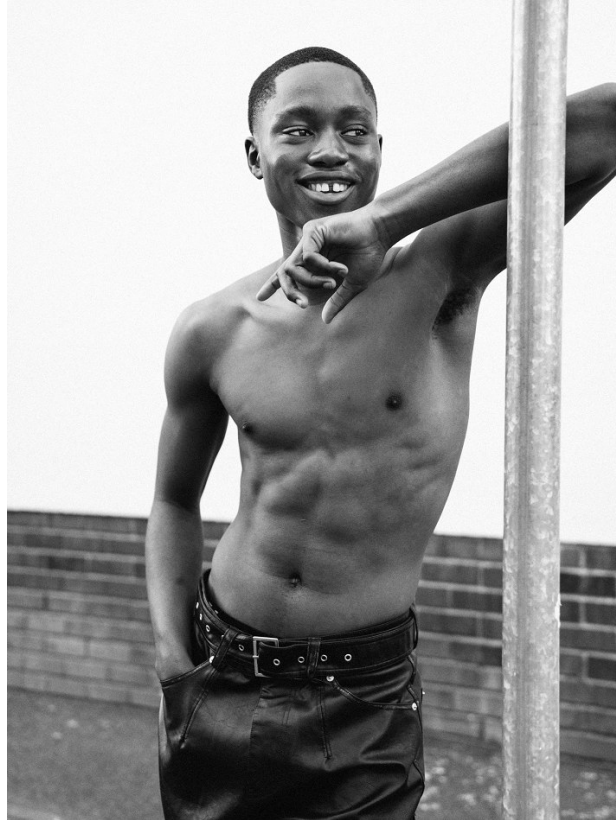

BOSS MODELS

CAPE TOWN

MIHLALI BAVUMA

Height: 184cm Chest: 95cm Waist: 75cm Suit: 38 R Shoe: 9.5 UK Hair: Black Eyes: Brown

BOSS MODELS

CAPE TOWN

MIHLALI BAVUMA

Height: 184cm Chest: 95cm Waist: 75cm Suit: 38 R Shoe: 9.5 UK Hair: Black Eyes: Brown

BOSS MODELS

CAPE TOWN

MIHLALI BAVUMA

Height: 184cm Chest: 95cm Waist: 75cm Suit: 38 R Shoe: 9.5 UK Hair: Black Eyes: Brown