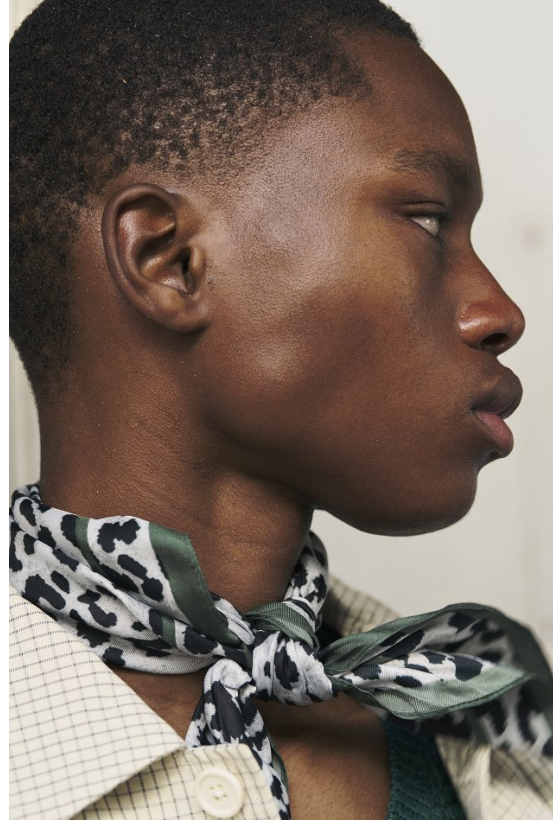

BOSS MODELS

CAPE TOWN

MIHLALI BAVUMA

Height: 184cm Chest: 95cm Waist: 75cm Suit: 38 R Shoe: 9.5 UK Hair: Black Eyes: Brown

BOSS MODELS

CAPE TOWN

MIHLALI BAVUMA

Height: 184cm Chest: 95cm Waist: 75cm Suit: 38 R Shoe: 9.5 UK Hair: Black Eyes: Brown