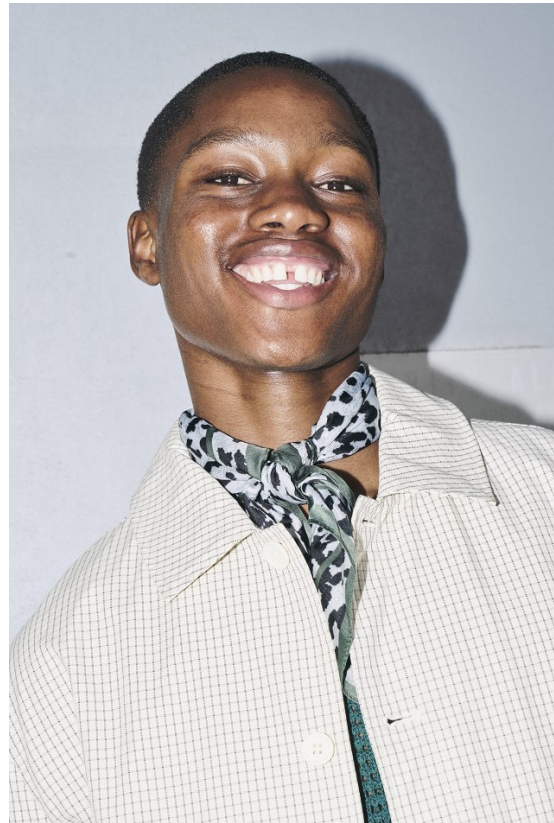

BOSS MODELS

CAPE TOWN

MIHLALI BAVUMA

Height: 184cm Chest: 94cm Waist: 74cm Suit: 38 R Shoe: 9.5 UK Hair: Black Eyes: Brown