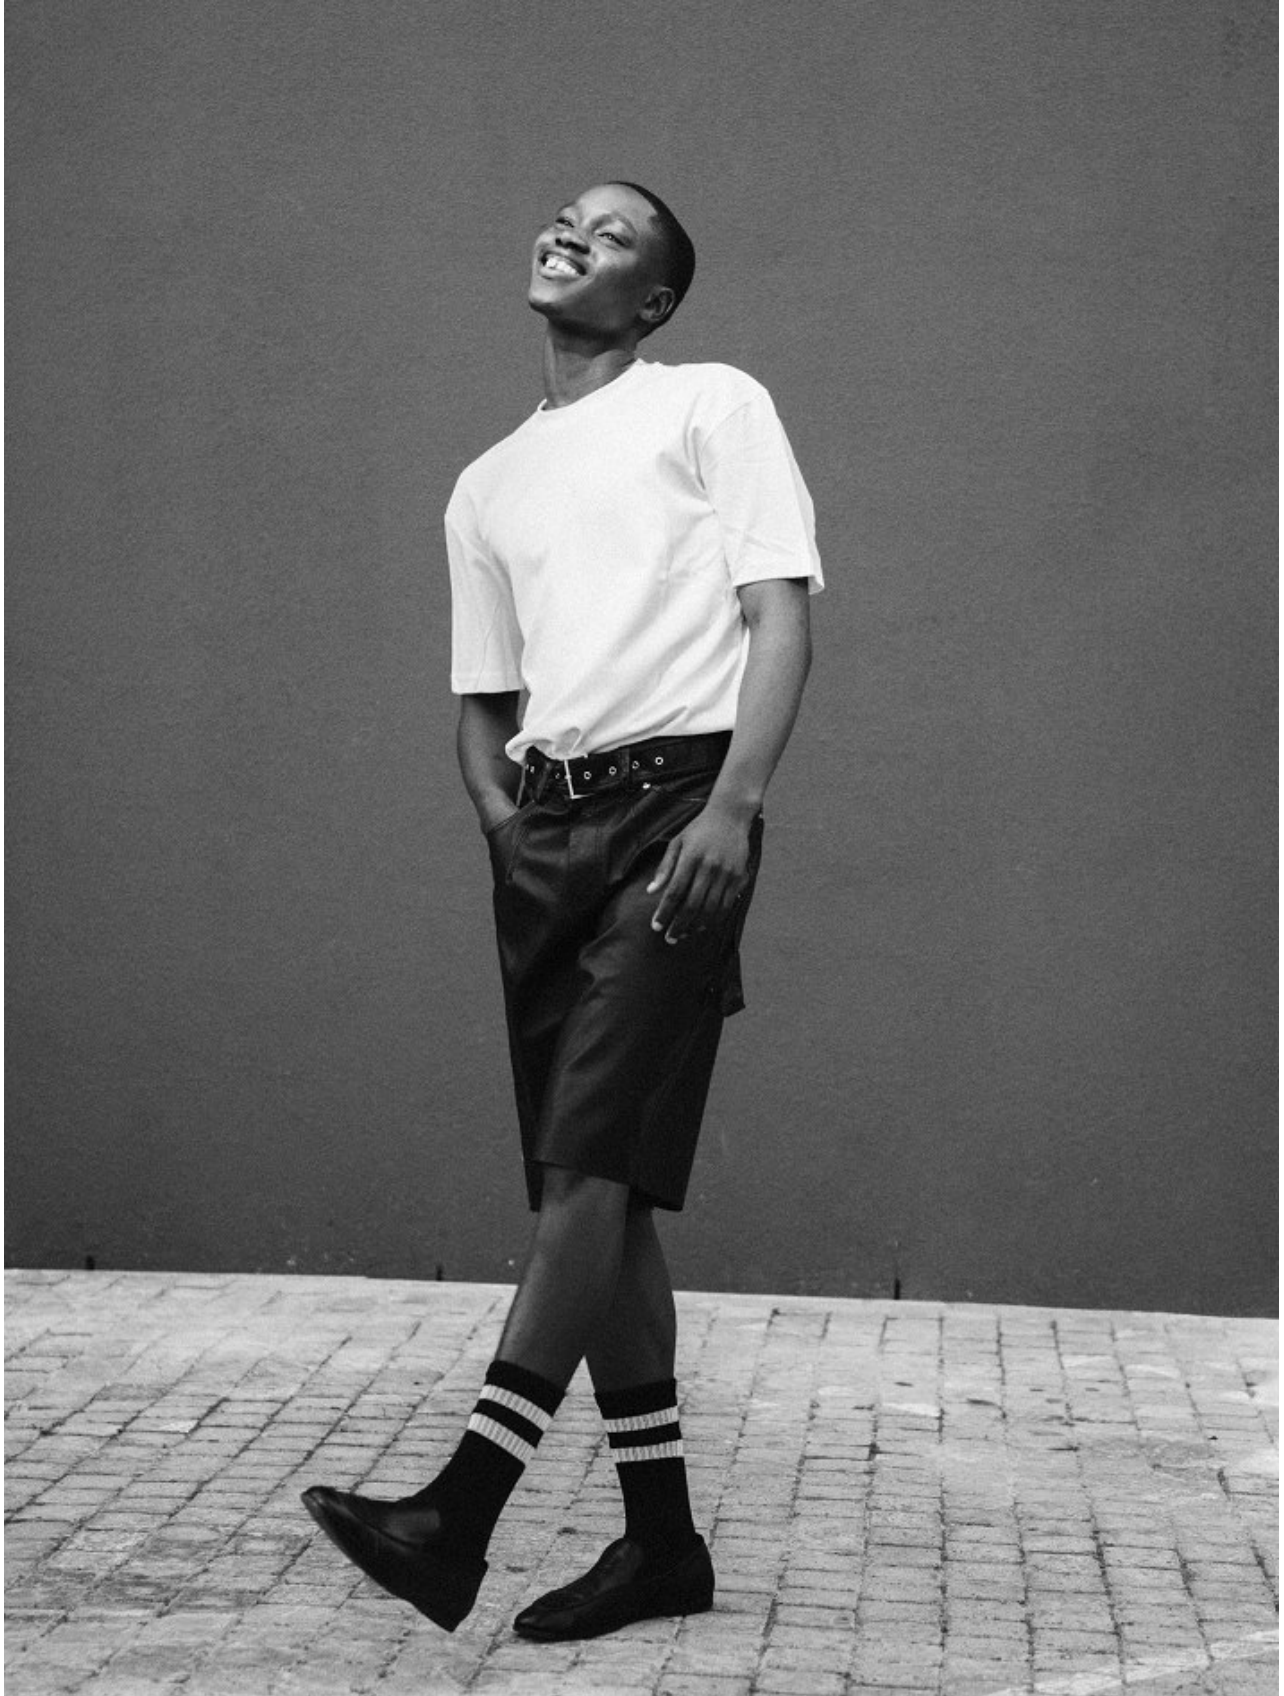

BOSS MODELS

CAPE TOWN

MIHLALI BAVUMA

Height: 184cm Chest: 94cm Waist: 74cm Suit: 38 R Shoe: 9.5 UK Hair: Black Eyes: Brown