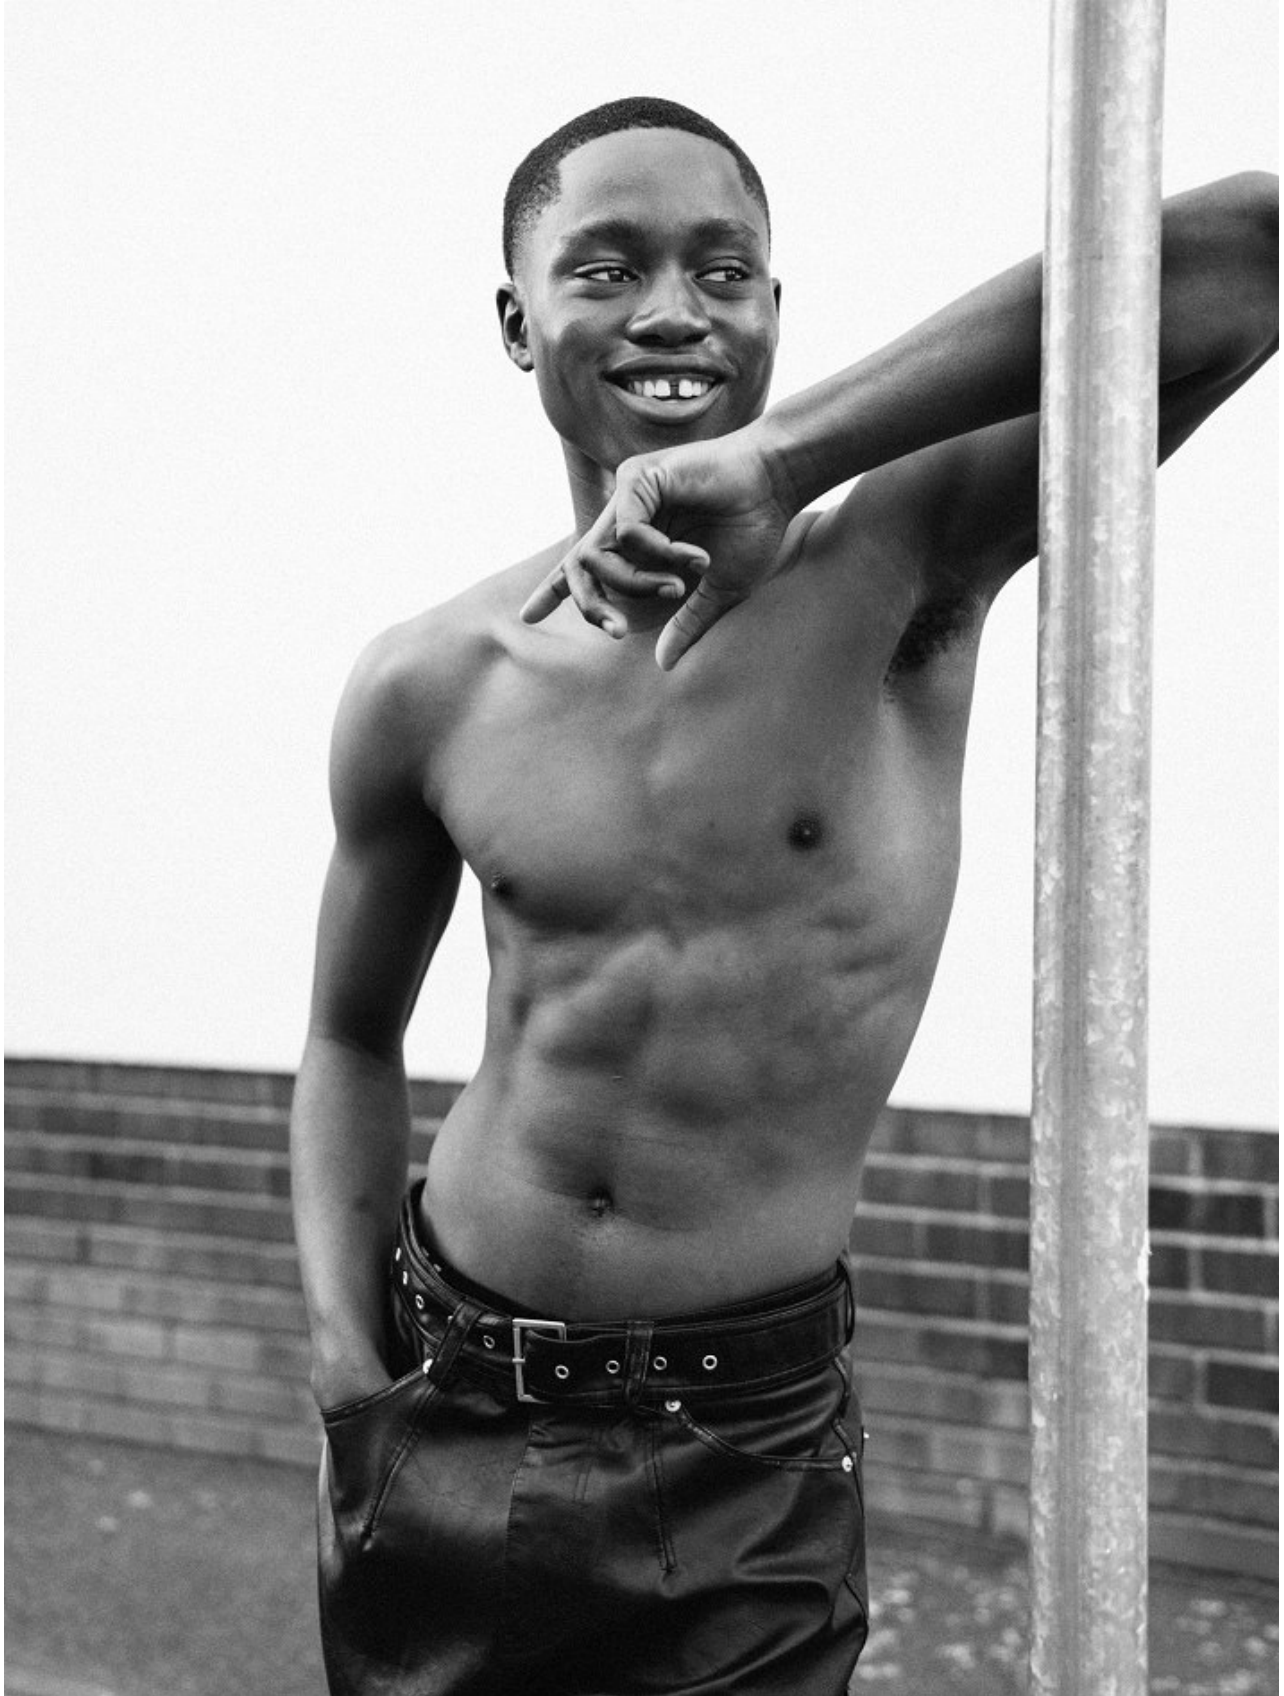

MIHLALI BAVUMA

BOSS MODELS

CAPE TOWN

Height: 184cm Chest: 94cm Waist: 74cm Suit: 38 R Shoe: 9.5 UK Hair: Black Eyes: Brown