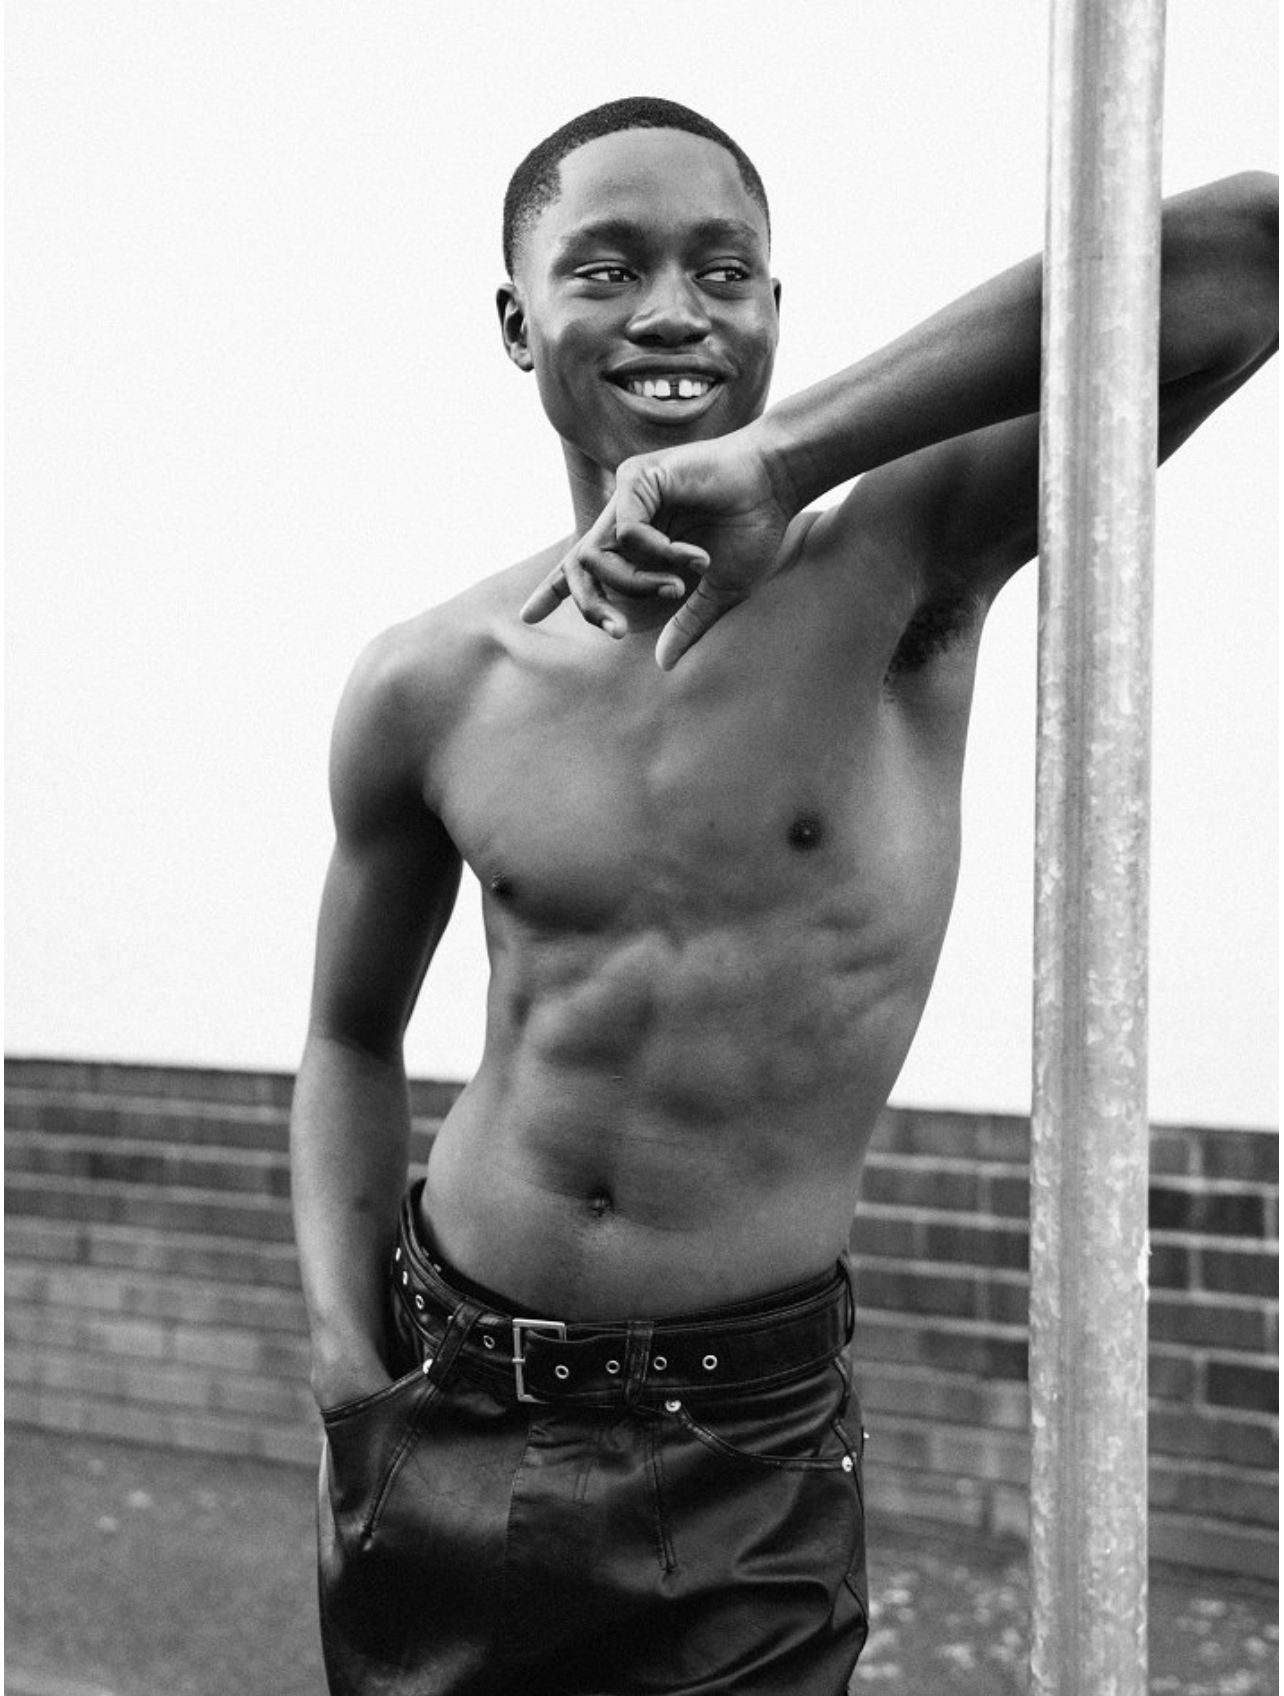

MIHLALI BAVUMA

BOSS MODELS

CAPE TOWN

Height: 184cm Chest: 95cm Waist: 75cm Suit: 38 R Shoe: 9.5 UK Hair: Black Eyes: Brown