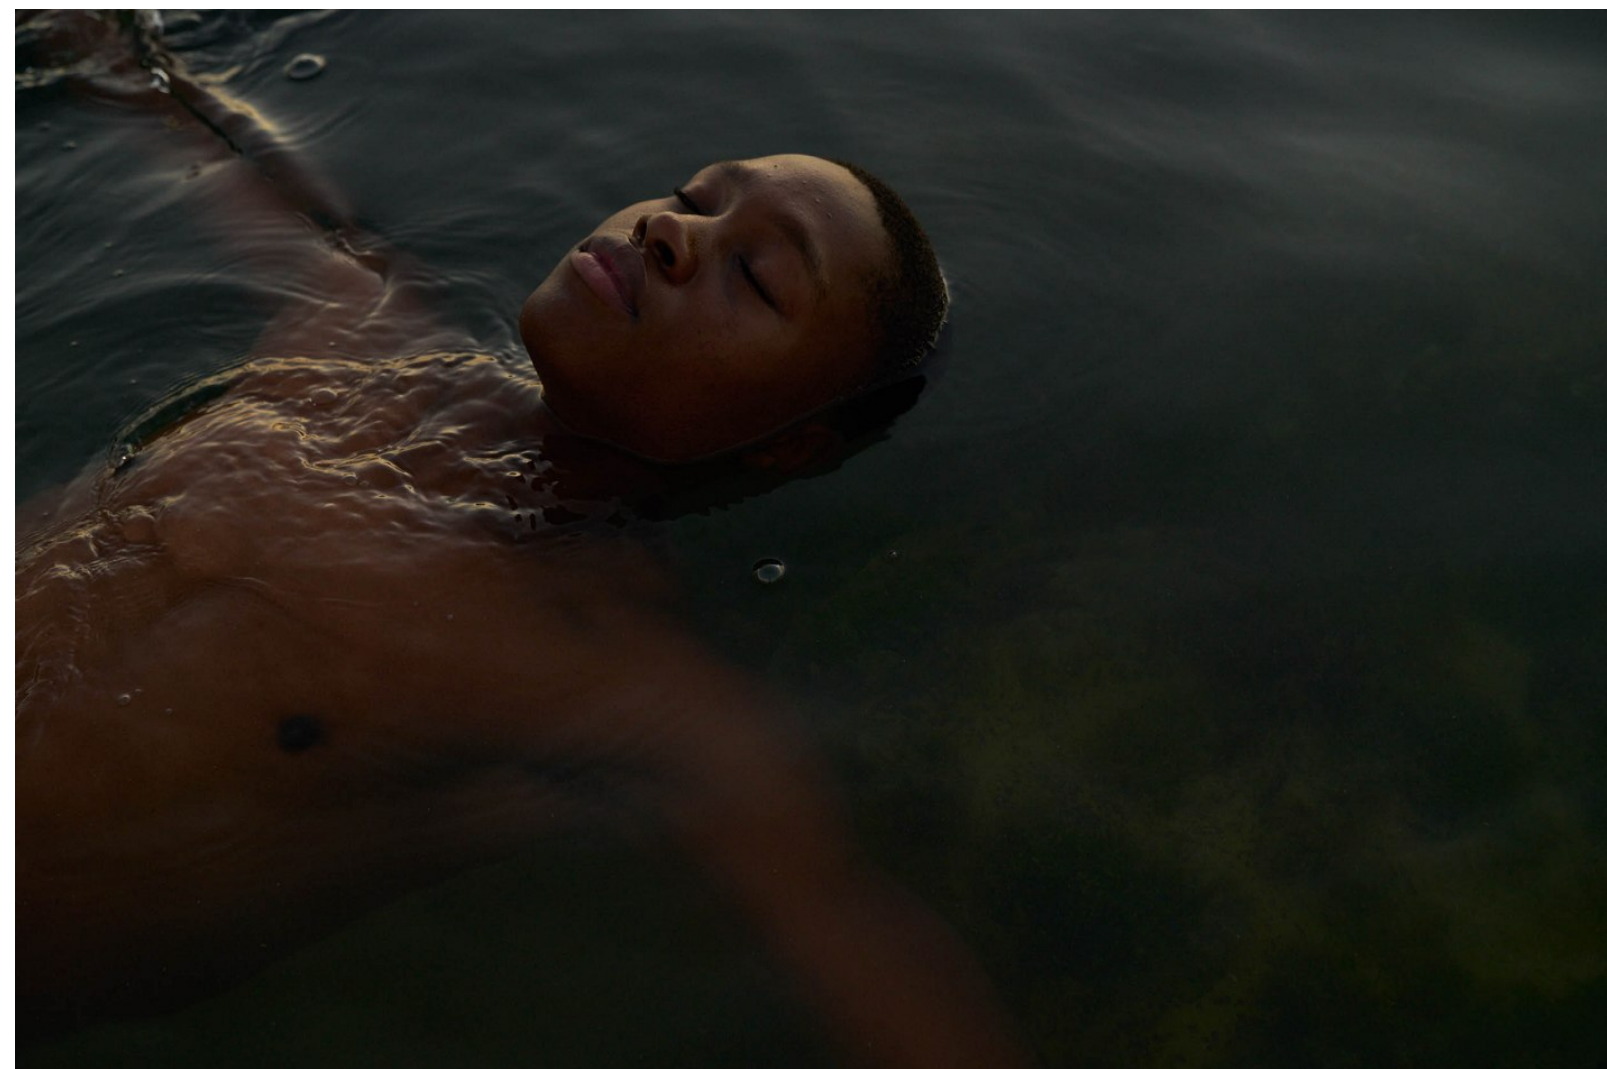

MIHLALI BAVUMA

BOSS MODELS

CAPE TOWN

Height: 184cm Chest: 94cm Waist: 74cm Suit: 38 R Shoe: 9.5 UK Hair: Black Eyes: Brown