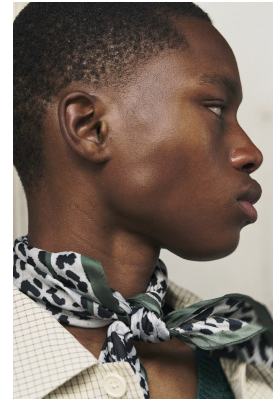

# BOSS MODELS

CAPE TOWN

MIHLALI BAVUMA

Height: 184cm Chest: 95cm Waist: 75cm Suit: 38 R Shoe: 9.5 UK Hair: Black Eyes: Brown

# BOSS MODELS

CAPE TOWN