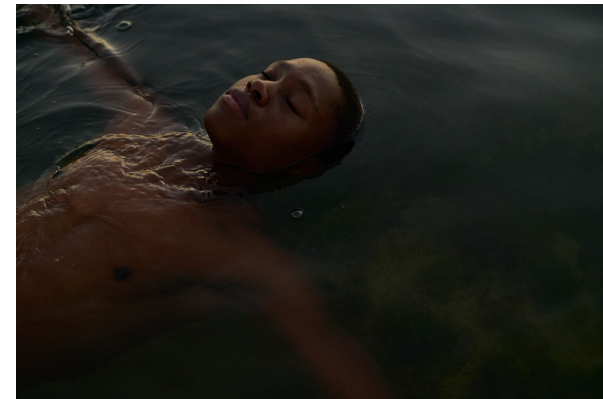

# BOSS MODELS

CAPE TOWN

MIHLALI BAVUMA

Height: 184cm Chest: 95cm Waist: 75cm Suit: 38 R Shoe: 9.5 UK Hair: Black Eyes: Brown

# BOSS MODELS

CAPE TOWN