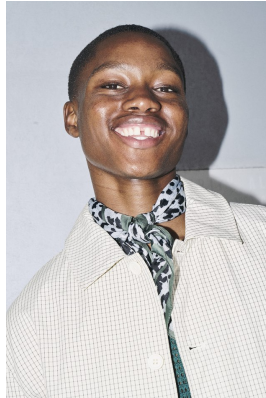

# BOSS MODELS

CAPE TOWN

MIHLALI BAVUMA

Height: 184cm Chest: 95cm Waist: 75cm Suit: 38 R Shoe: 9.5 UK Hair: Black Eyes: Brown

# BOSS MODELS

CAPE TOWN

## MIHLALI BAVUMA

Height: 184cm Chest: 95cm Waist: 75cm Suit: 38 R Shoe: 9.5 UK Hair: Black Eyes: Brown