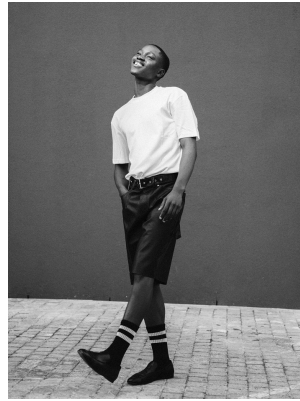

# BOSS MODELS

CAPE TOWN

MIHLALI BAVUMA

Height: 184cm Chest: 95cm Waist: 75cm Suit: 38 R Shoe: 9.5 UK Hair: Black Eyes: Brown

# BOSS MODELS

CAPE TOWN

## MIHLALI BAVUMA

Height: 184cm Chest: 95cm Waist: 75cm Suit: 38 R Shoe: 9.5 UK Hair: Black Eyes: Brown