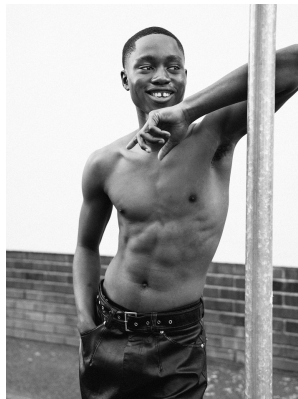

# BOSS MODELS

CAPE TOWN

MIHLALI BAVUMA

Height: 184cm Chest: 95cm Waist: 75cm Suit: 38 R Shoe: 9.5 UK Hair: Black Eyes: Brown

# BOSS MODELS

CAPE TOWN

## MIHLALI BAVUMA

Height: 184cm Chest: 95cm Waist: 75cm Suit: 38 R Shoe: 9.5 UK Hair: Black Eyes: Brown