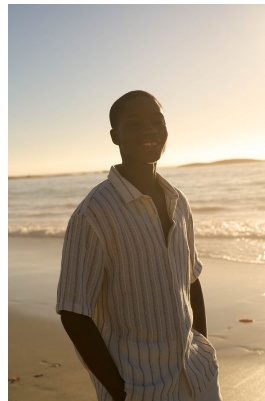

# BOSS MODELS

CAPE TOWN

MIHLALI BAVUMA

Height: 184cm Chest: 95cm Waist: 75cm Suit: 38 R Shoe: 9.5 UK Hair: Black Eyes: Brown

# BOSS MODELS

CAPE TOWN