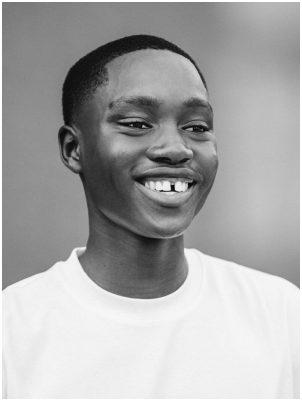

# BOSS MODELS

CAPE TOWN

MIHLALI BAVUMA

Height: 184cm Chest: 95cm Waist: 75cm Suit: 38 R Shoe: 9.5 UK Hair: Black Eyes: Brown

# BOSS MODELS

CAPE TOWN

## MIHLALI BAVUMA

Height: 184cm Chest: 95cm Waist: 75cm Suit: 38 R Shoe: 9.5 UK Hair: Black Eyes: Brown