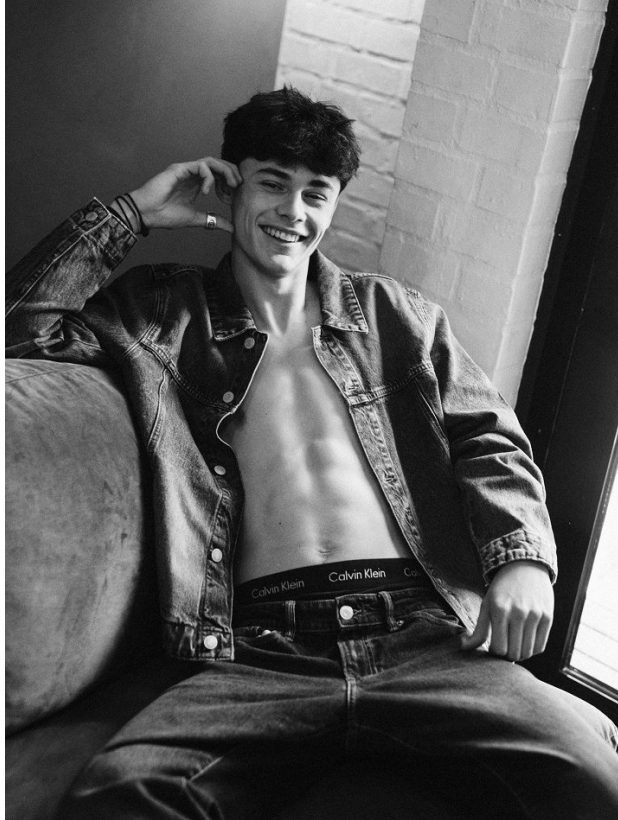

BOSS MODELS

CAPE TOWN

EDEN VAN ZYL

Height: 187cm Chest: 88cm Waist: 71cm Suit: 36 R Shoe: 10 UK Hair: Brown Eyes: Brown

BOSS MODELS

CAPE TOWN

EDEN VAN ZYL

Height: 187cm Chest: 88cm Waist: 71cm Suit: 36 R Shoe: 10 UK Hair: Brown Eyes: Brown

BOSS MODELS

CAPE TOWN

EDEN VAN ZYL

Height: 187cm Chest: 88cm Waist: 71cm Suit: 36 R Shoe: 10 UK Hair: Brown Eyes: Brown