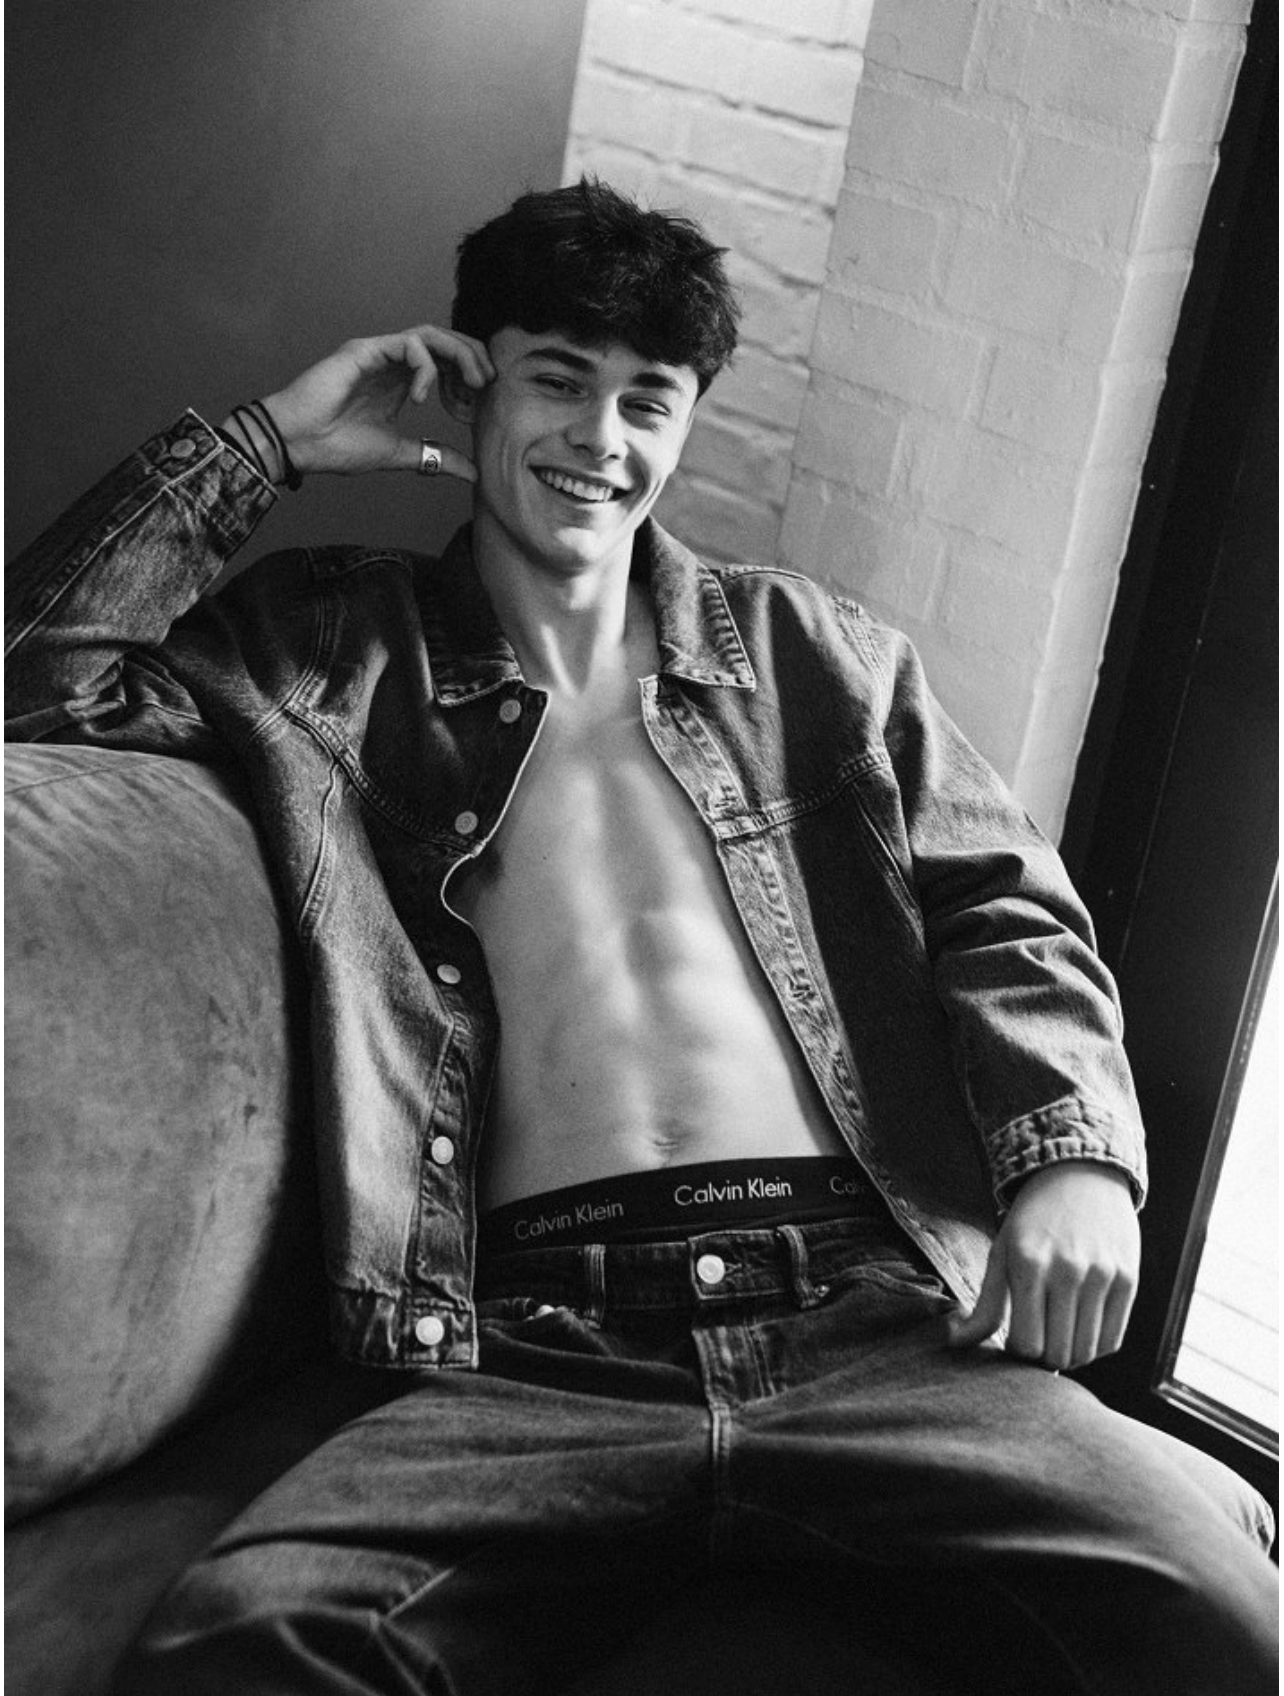

BOSS MODELS

CAPE TOWN

EDEN VAN ZYL

Height: 187cm Chest: 88cm Waist: 71cm Suit: 36 R Shoe: 10 UK Hair: Brown Eyes: Brown

BOSS MODELS

CAPE TOWN

EDEN VAN ZYL

Height: 187cm Chest: 88cm Waist: 71cm Suit: 36 R Shoe: 10 UK Hair: Brown Eyes: Brown