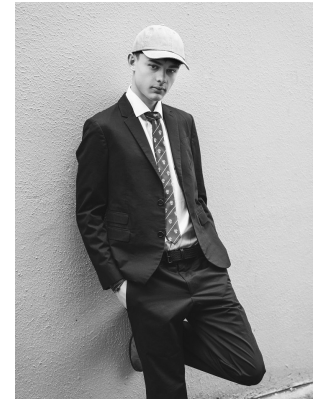

BOSS MODELS

CAPE TOWN

EDEN VAN ZYL

Height: 187cm Chest: 88cm Waist: 71cm Suit: 36 R Shoe: 10 UK Hair: Brown Eyes: Brown