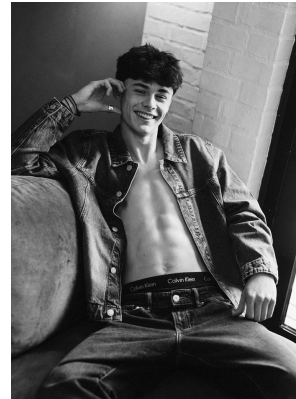

BOSS MODELS

CAPE TOWN

EDEN VAN ZYL

Height: 187cm Chest: 88cm Waist: 71cm Suit: 36 R Shoe: 10 UK Hair: Brown Eyes: Brown