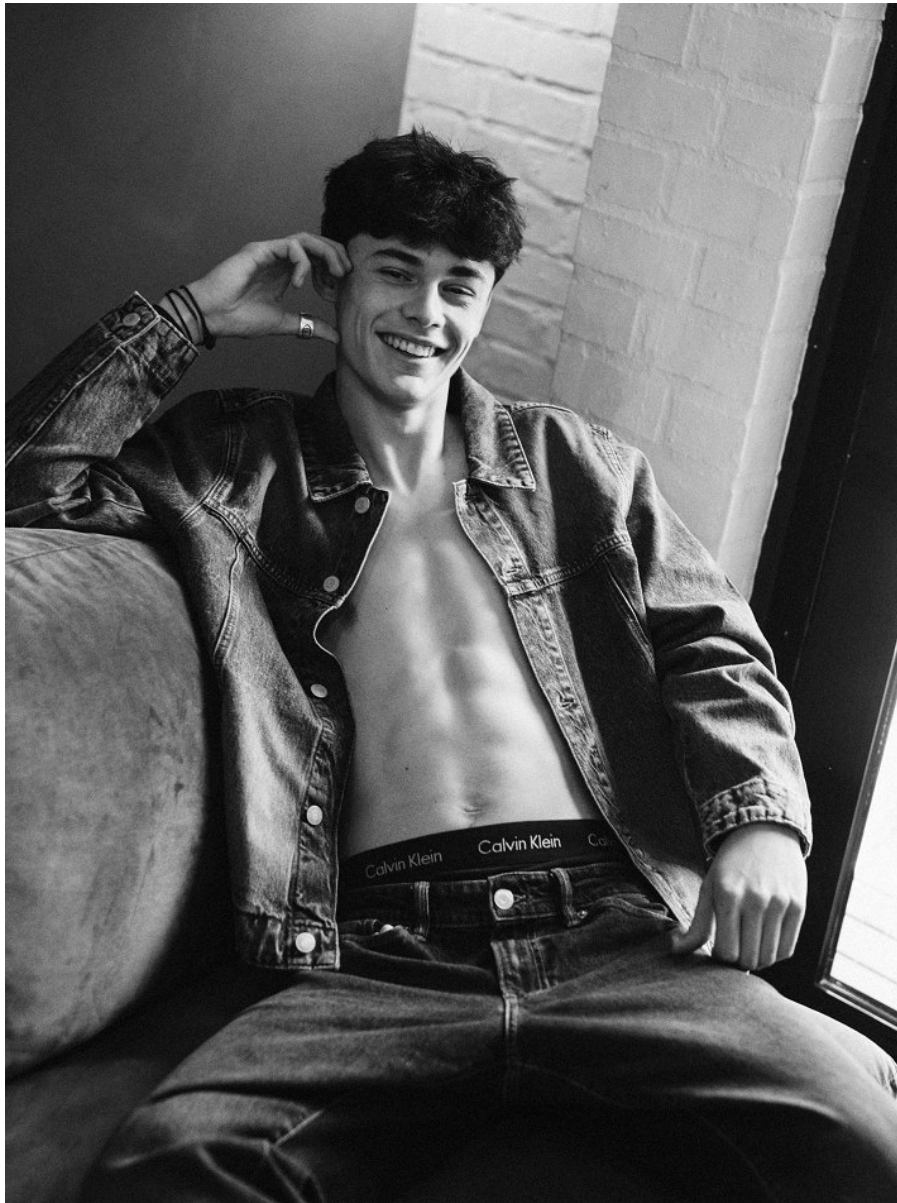

BOSS MODELS

CAPE TOWN

EDEN VAN ZYL

Height: 186cm Chest: 91cm Waist: 73cm Suit: 36 R Shoe: 10 UK Hair: Brown Eyes: Brown

BOSS MODELS

CAPE TOWN

EDEN VAN ZYL

Height: 186cm Chest: 91cm Waist: 73cm Suit: 36 R Shoe: 10 UK Hair: Brown Eyes: Brown