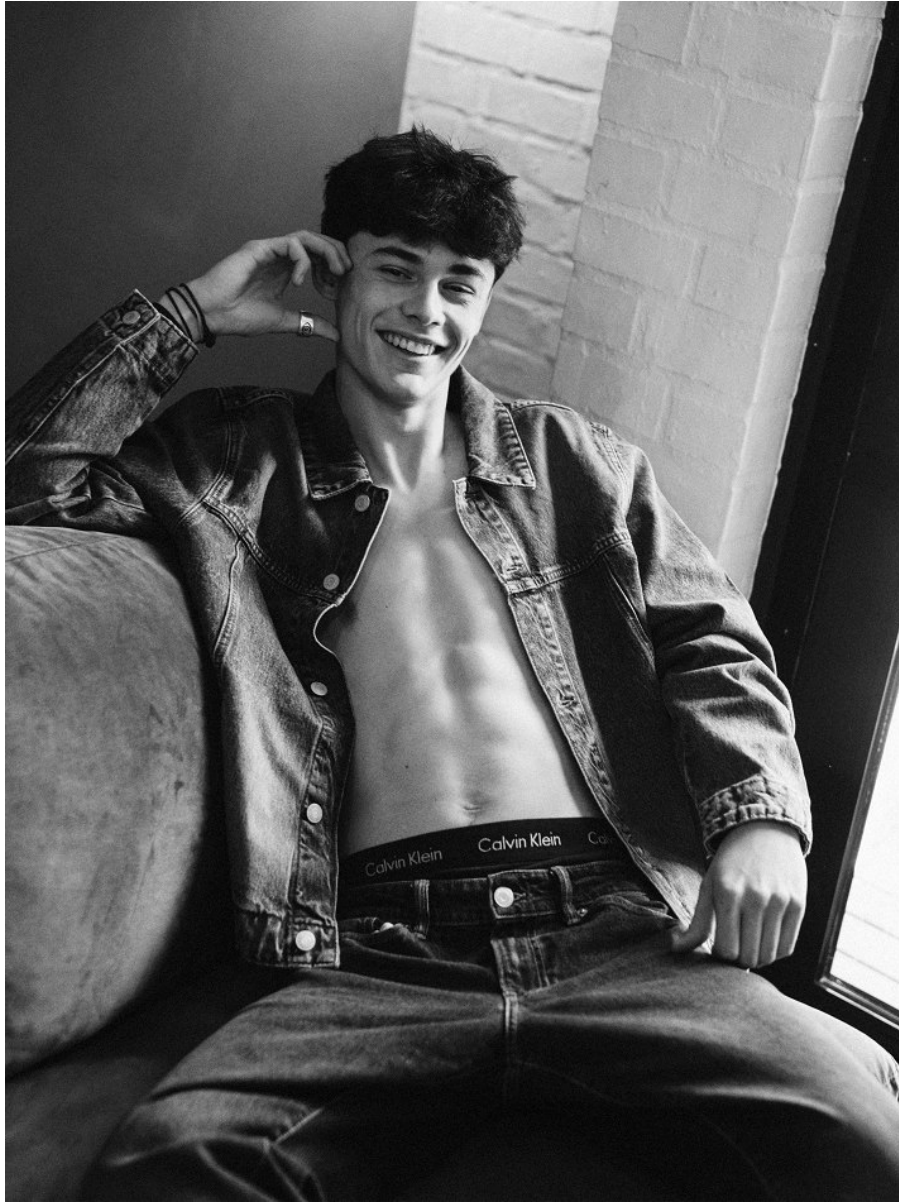

# BOSS MODELS

CAPE TOWN

EDEN VAN ZYL

Height: 187cm Chest: 88cm Waist: 71cm Suit: 36 R Shoe: 10 UK Hair: Brown Eyes: Brown