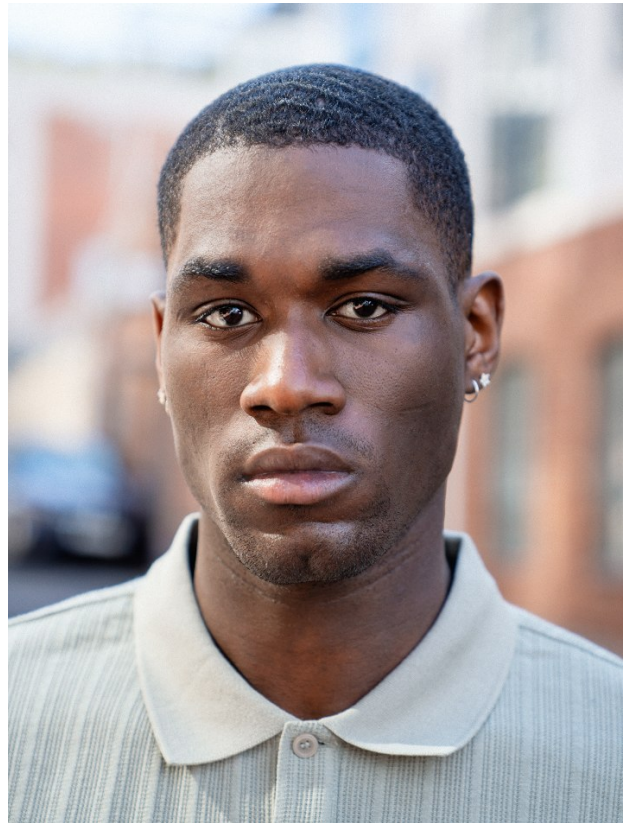

BOSS MODELS

CAPE TOWN

JOEL TSHIMBAU

Height: 187cm Chest: 99cm Waist: 79cm Suit: 40 R Shoe: 10 UK Hair: Black Eyes: Brown