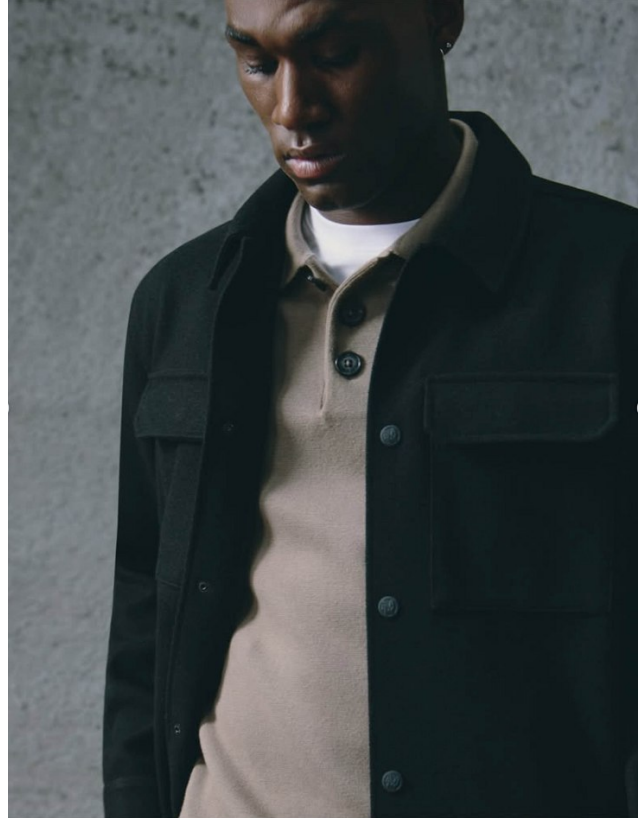

BOSS MODELS

CAPE TOWN

JOEL TSHIMBAU

Height: 187cm Chest: 99cm Waist: 79cm Suit: 40 R Shoe: 10 UK Hair: Black Eyes: Brown