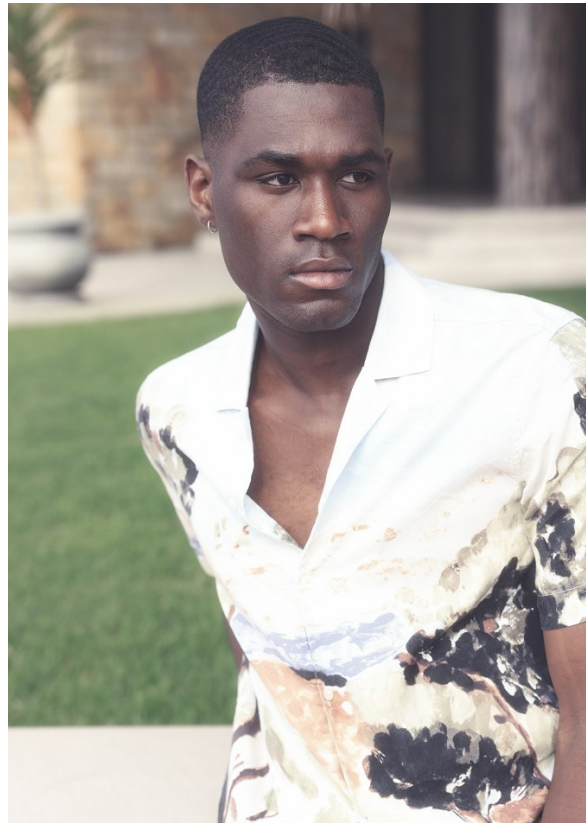

BOSS MODELS

CAPE TOWN

JOEL TSHIMBAU

Height: 187cm Chest: 99cm Waist: 79cm Suit: 40 R Shoe: 10 UK Hair: Black Eyes: Brown