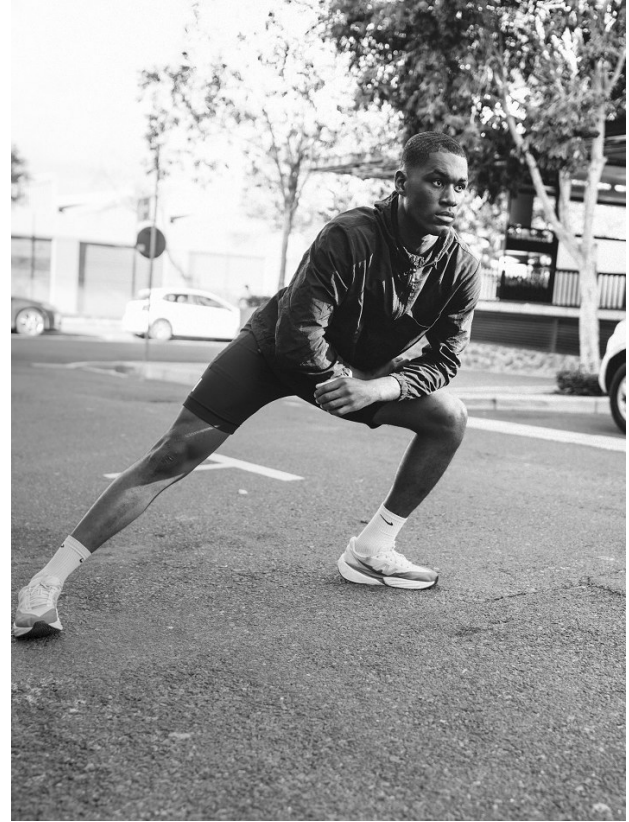

BOSS MODELS

CAPE TOWN

JOEL TSHIMBAU

Height: 187cm Chest: 99cm Waist: 79cm Suit: 40 R Shoe: 10 UK Hair: Black Eyes: Brown