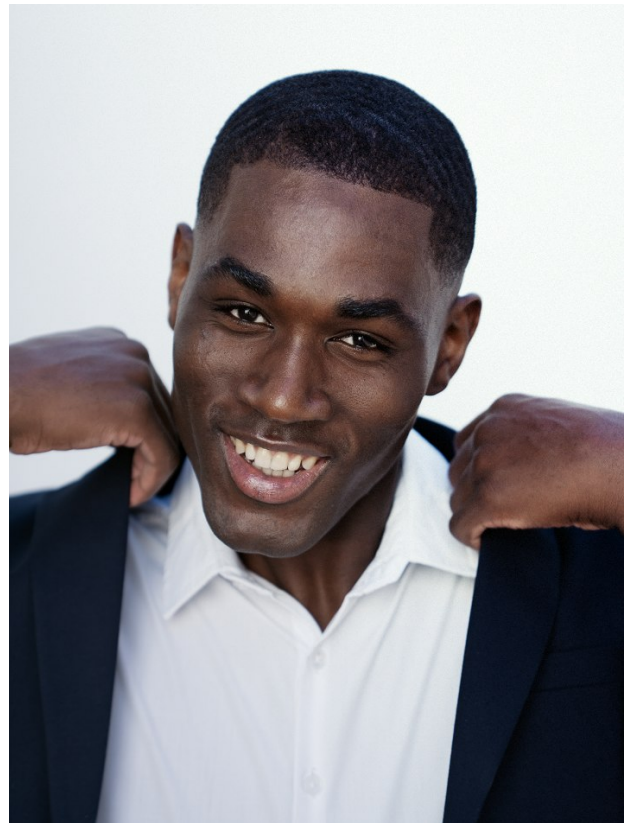

BOSS MODELS

CAPE TOWN

JOEL TSHIMBAU

Height: 187cm Chest: 99cm Waist: 79cm Suit: 40 R Shoe: 10 UK Hair: Black Eyes: Brown