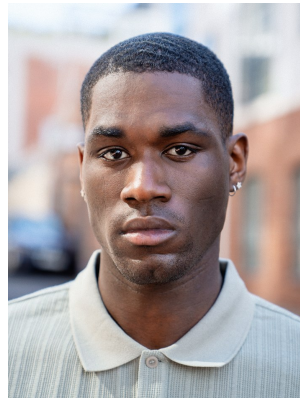

# BOSS MODELS

CAPE TOWN

## JOEL TSHIMBAU

Height: 187cm Chest: 99cm Waist: 81cm Suit: 40 R Shoe: 10 UK Hair: Black Eyes: Brown