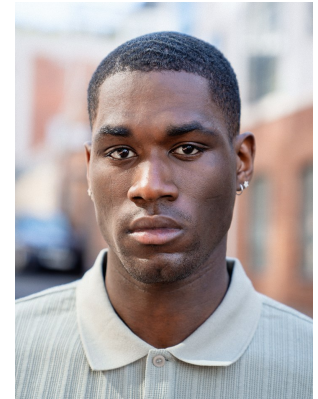

# BOSS MODELS

CAPE TOWN

## JOEL TSHIMBAU

Height: 187cm Chest: 99cm Waist: 79cm Suit: 40 R Shoe: 10 UK Hair: Black Eyes: Brown