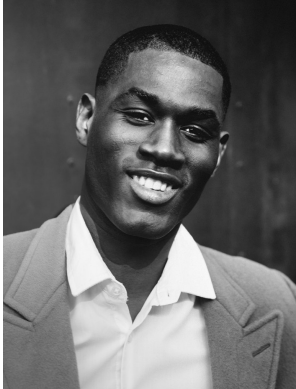

# BOSS MODELS

CAPE TOWN

## JOEL TSHIMBAU

Height: 187cm Chest: 99cm Waist: 79cm Suit: 40 R Shoe: 10 UK Hair: Black Eyes: Brown