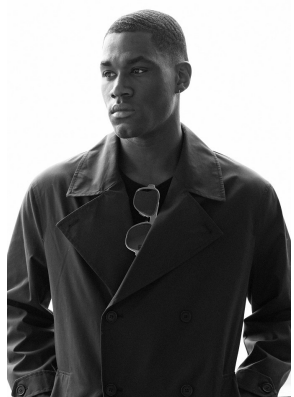

# BOSS MODELS

CAPE TOWN

## JOEL TSHIMBAU

Height: 187cm Chest: 99cm Waist: 81cm Suit: 40 R Shoe: 10 UK Hair: Black Eyes: Brown