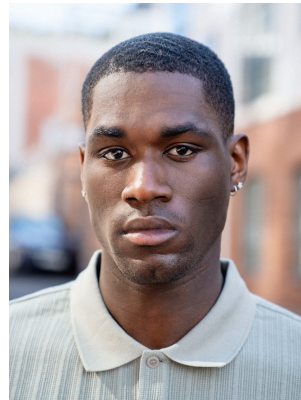

BOSS MODELS

CAPE TOWN

JOEL TSHIMBAU

Height: 187cm Chest: 99cm Waist: 81cm Suit: 40 R Shoe: 10 UK Hair: Black Eyes: Brown