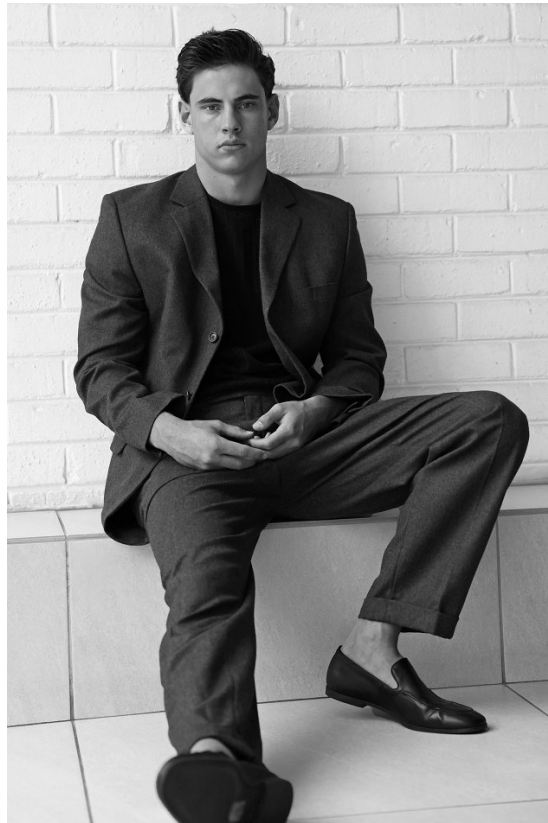

BOSS MODELS

CAPE TOWN

LUKE JOHNSTONE

Height: 190cm Chest: 100cm Waist: 76cm Suit: 40 L Shoe: 11 UK Hair: Light Brown Eyes: Blue

BOSS MODELS

CAPE TOWN

LUKE JOHNSTONE

Height: 190cm Chest: 100cm Waist: 76cm Suit: 40 L Shoe: 11 UK Hair: Light Brown Eyes: Blue