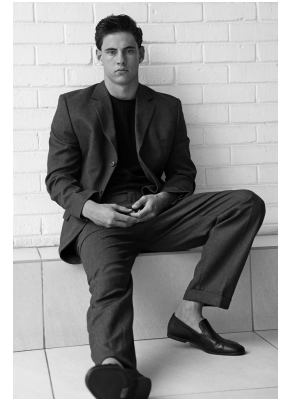

BOSS MODELS

CAPE TOWN

LUKE JOHNSTONE

Height: 190cm Chest: 100cm Waist: 76cm Suit: 40 L Shoe: 11 UK Hair: Light Brown Eyes: Blue