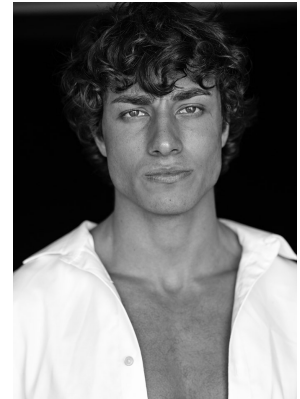

BOSS MODELS

CAPE TOWN

JUDE MAXWELL

Height: 188cm Chest: 100cm Waist: 78cm Suit: 39.5 L Shoe: 10 UK Hair: Brown Eyes: Blue/Green