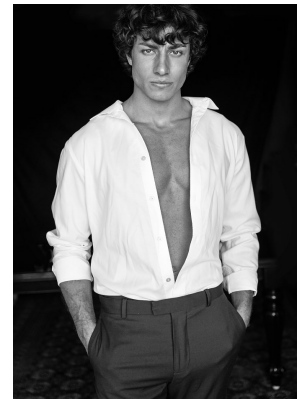

BOSS MODELS

CAPE TOWN

JUDE MAXWELL

Height: 188cm Chest: 100cm Waist: 78cm Suit: 39.5 L Shoe: 10 UK Hair: Brown Eyes: Blue/Green