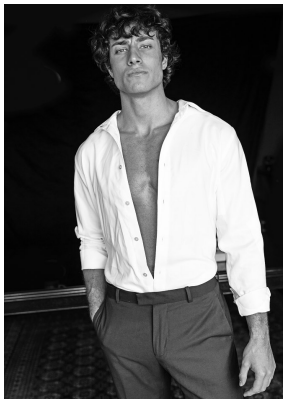

BOSS MODELS

CAPE TOWN

JUDE MAXWELL

Height: 188cm Chest: 100cm Waist: 78cm Suit: 39.5 L Shoe: 10 UK Hair: Brown Eyes: Blue/Green