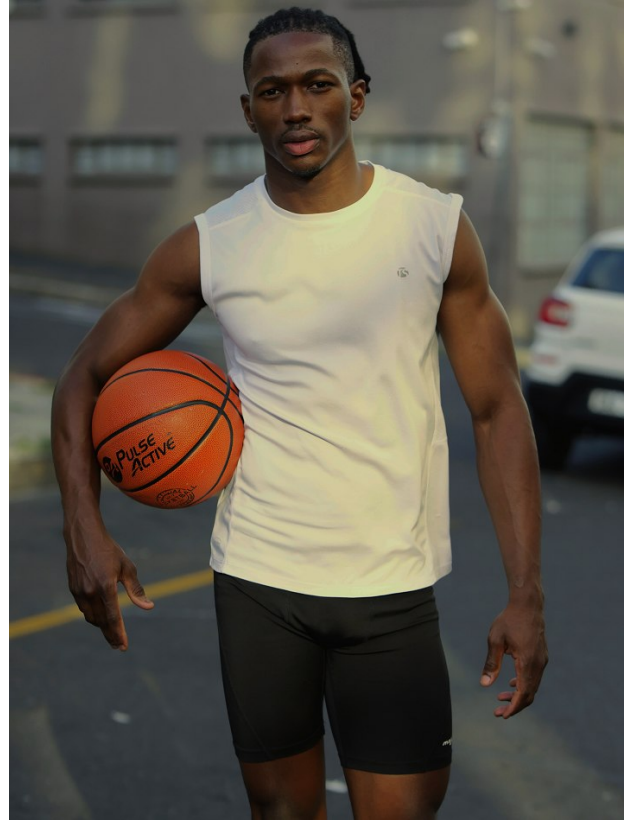

BOSS MODELS

CAPE TOWN

MAX KINZI

Height: 182cm Chest: 99cm Waist: 75cm Suit: 39 R Shoe: 9.5 UK Hair: Black Eyes: Black