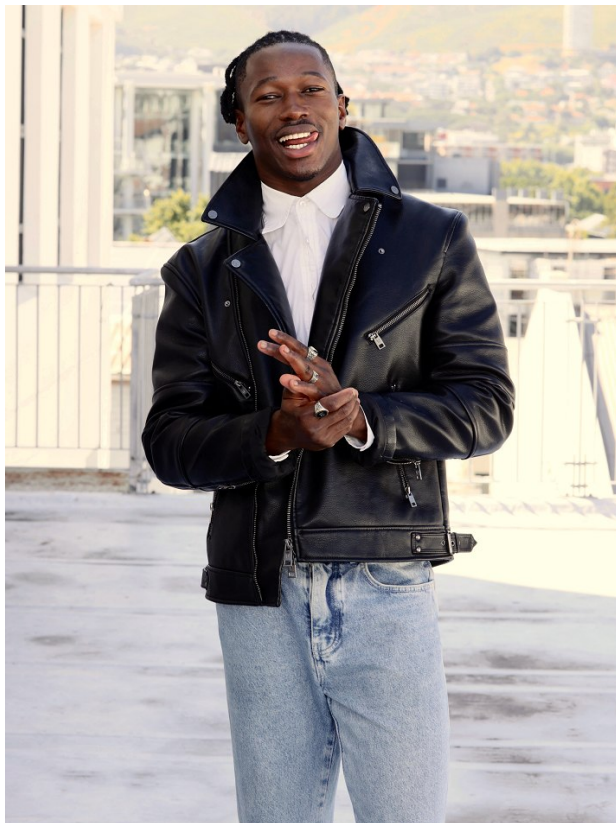

BOSS MODELS

CAPE TOWN

MAX KINZI

Height: 182cm Chest: 99cm Waist: 75cm Suit: 39 R Shoe: 9.5 UK Hair: Black Eyes: Black