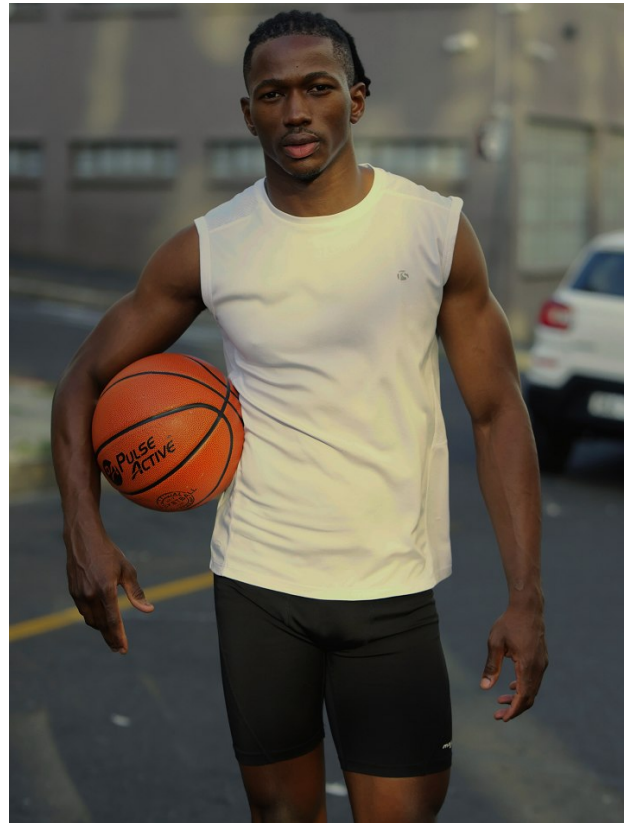

BOSS MODELS

CAPE TOWN

MAX KINZI

Height: 182cm Chest: 99cm Waist: 75cm Suit: 39 R Shoe: 9.5 UK Hair: Black Eyes: Black