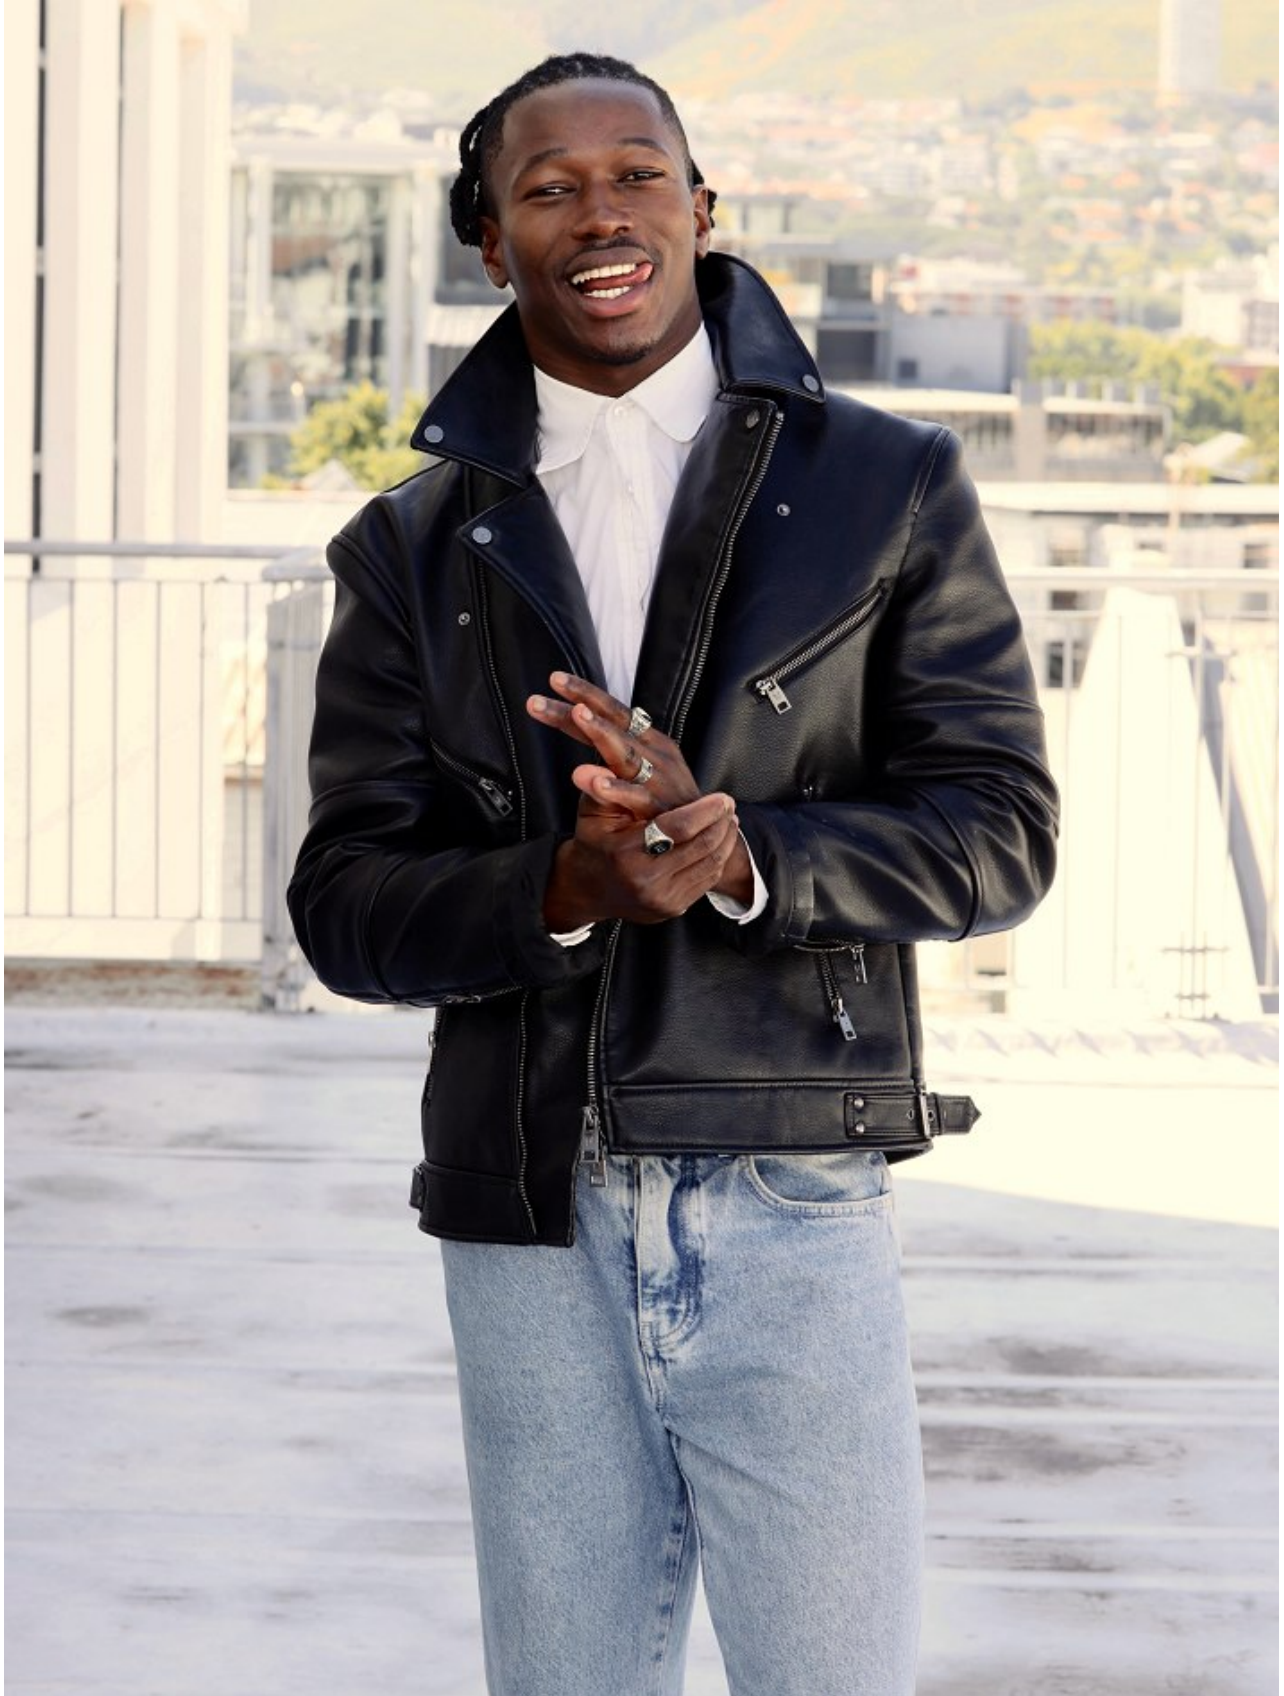

BOSS MODELS

CAPE TOWN

MAX KINZI

Height: 182cm Chest: 99cm Waist: 75cm Suit: 39 R Shoe: 9.5 UK Hair: Black Eyes: Black