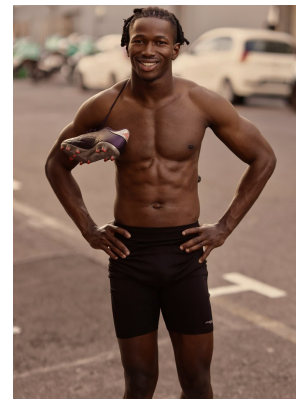

# BOSS MODELS

CAPE TOWN

MAX KINZI

Height: 182cm Chest: 99cm Waist: 75cm Suit: 39 R Shoe: 9.5 UK Hair: Black Eyes: Black

# BOSS MODELS

CAPE TOWN