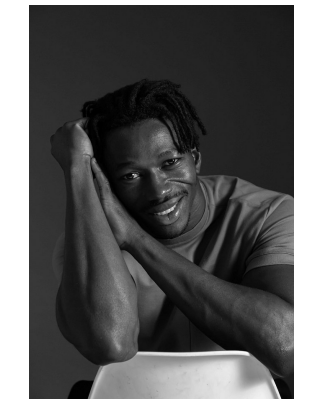

# BOSS MODELS

CAPE TOWN

MAX KINZI

Height: 182cm Chest: 99cm Waist: 75cm Suit: 39 R Shoe: 9.5 UK Hair: Black Eyes: Black

# BOSS MODELS

CAPE TOWN