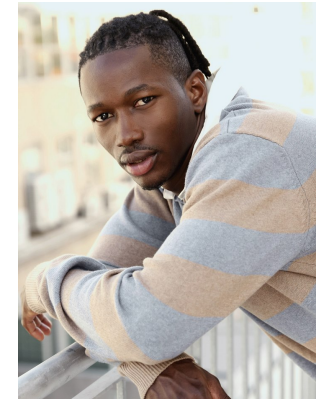

# BOSS MODELS

CAPE TOWN

MAX KINZI

Height: 182cm Chest: 99cm Waist: 75cm Suit: 39 R Shoe: 9.5 UK Hair: Black Eyes: Black

# BOSS MODELS

CAPE TOWN