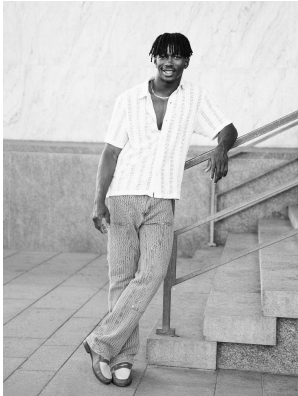

BOSS MODELS

CAPE TOWN

MAX KINZI

Height: 182cm Chest: 99cm Waist: 75cm Suit: 39 R Shoe: 9.5 UK Hair: Black Eyes: Black

BOSS MODELS

CAPE TOWN

MAX KINZI

Height: 182cm Chest: 99cm Waist: 75cm Suit: 39 R Shoe: 9.5 UK Hair: Black Eyes: Black

BOSS MODELS

CAPE TOWN

MAX KINZI

Height: 182cm Chest: 99cm Waist: 75cm Suit: 39 R Shoe: 9.5 UK Hair: Black Eyes: Black