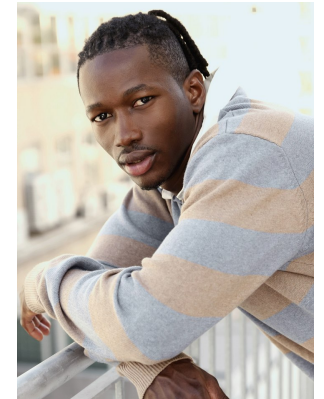

BOSS MODELS

CAPE TOWN

MAX KINZI

Height: 182cm Chest: 99cm Waist: 75cm Suit: 39 R Shoe: 9.5 UK Hair: Black Eyes: Black

BOSS MODELS

CAPE TOWN

MAX KINZI

Height: 182cm Chest: 99cm Waist: 75cm Suit: 39 R Shoe: 9.5 UK Hair: Black Eyes: Black

BOSS MODELS

CAPE TOWN

MAX KINZI

Height: 182cm Chest: 99cm Waist: 75cm Suit: 39 R Shoe: 9.5 UK Hair: Black Eyes: Black