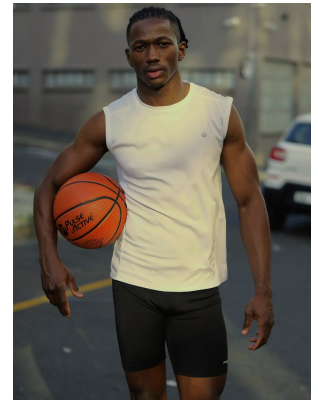

BOSS MODELS

CAPE TOWN

MAX KINZI

Height: 182cm Chest: 99cm Waist: 75cm Suit: 39 R Shoe: 9.5 UK Hair: Black Eyes: Black

BOSS MODELS

CAPE TOWN

MAX KINZI

Height: 182cm Chest: 99cm Waist: 75cm Suit: 39 R Shoe: 9.5 UK Hair: Black Eyes: Black

BOSS MODELS

CAPE TOWN

MAX KINZI

Height: 182cm Chest: 99cm Waist: 75cm Suit: 39 R Shoe: 9.5 UK Hair: Black Eyes: Black