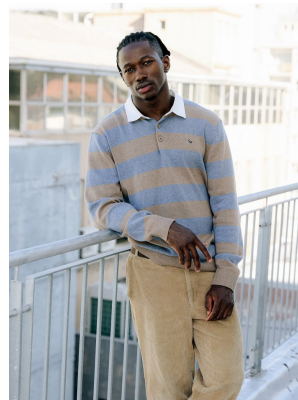

# BOSS MODELS

CAPE TOWN

MAX KINZI

Height: 182cm Chest: 99cm Waist: 75cm Suit: 39 R Shoe: 9.5 UK Hair: Black Eyes: Black

# BOSS MODELS

CAPE TOWN