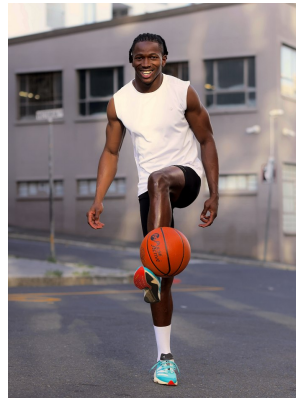

# BOSS MODELS

CAPE TOWN

MAX KINZI

Height: 182cm Chest: 99cm Waist: 75cm Suit: 39 R Shoe: 9.5 UK Hair: Black Eyes: Black

# BOSS MODELS

CAPE TOWN