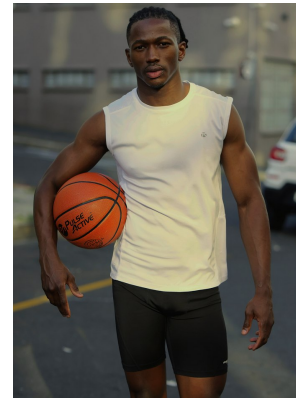

# BOSS MODELS

CAPE TOWN

MAX KINZI

Height: 182cm Chest: 99cm Waist: 75cm Suit: 39 R Shoe: 9.5 UK Hair: Black Eyes: Black

# BOSS MODELS

CAPE TOWN