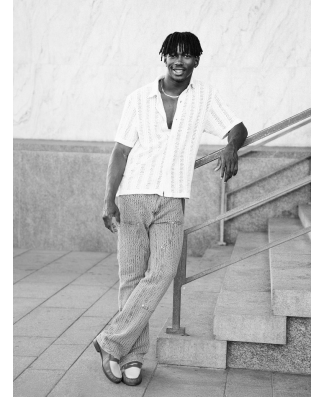

# BOSS MODELS

CAPE TOWN

MAX KINZI

Height: 182cm Chest: 99cm Waist: 75cm Suit: 39 R Shoe: 9.5 UK Hair: Black Eyes: Black