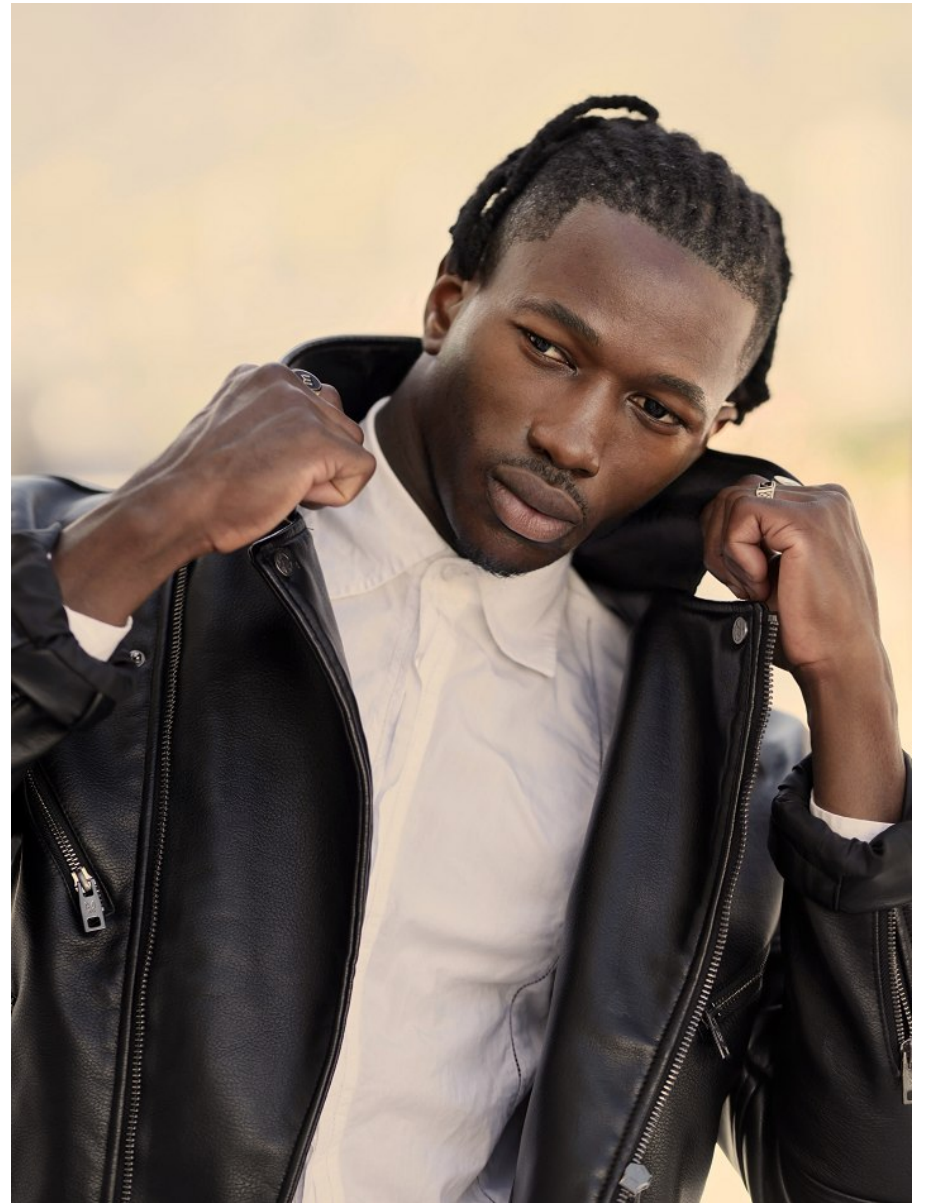

BOSS MODELS

CAPE TOWN

MAX KINZI

Height: 182cm Chest: 99cm Waist: 75cm Suit: 39 R Shoe: 9.5 UK Hair: Black Eyes: Black