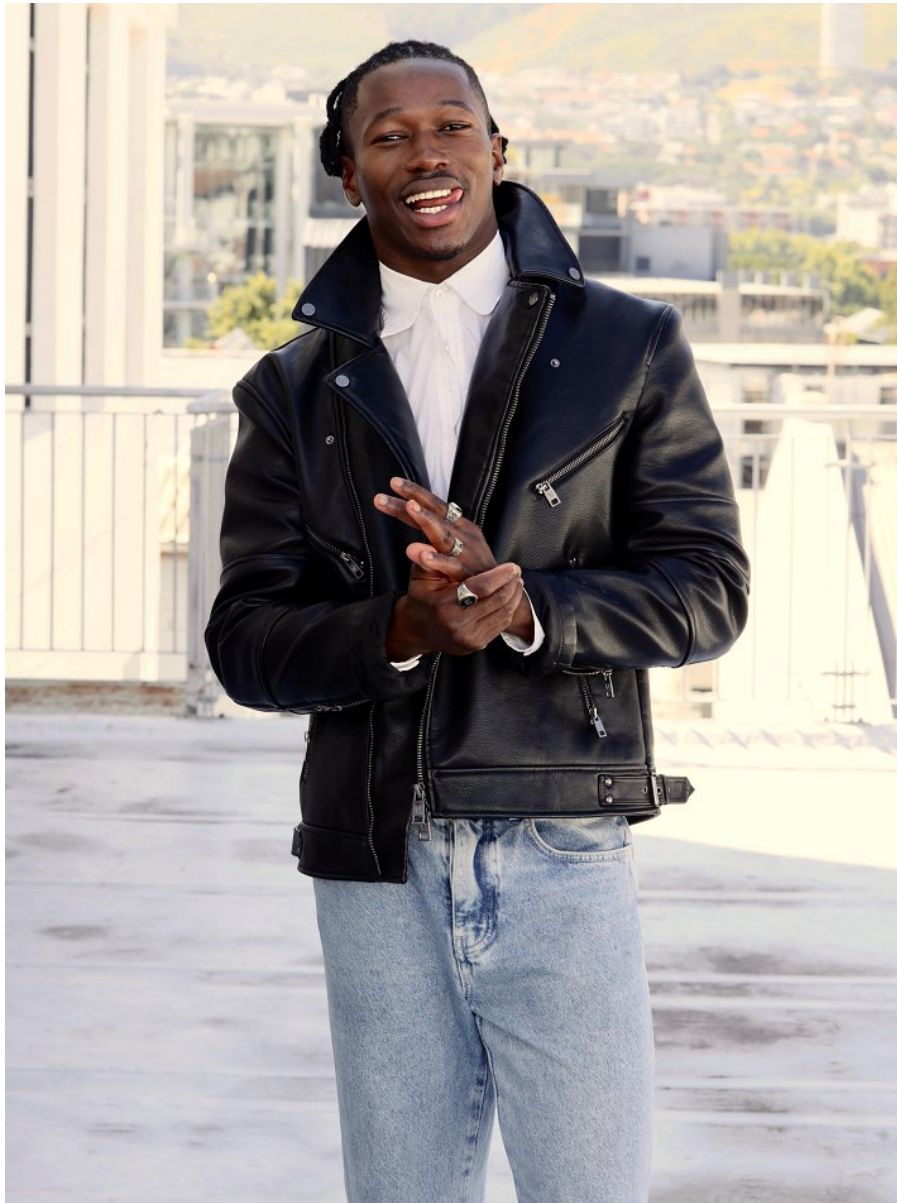

MAX KINZI

BOSS MODELS

CAPE TOWN

MAX KINZI

Height: 182cm Chest: 99cm Waist: 75cm Suit: 39 R Shoe: 9.5 UK Hair: Black Eyes: Black