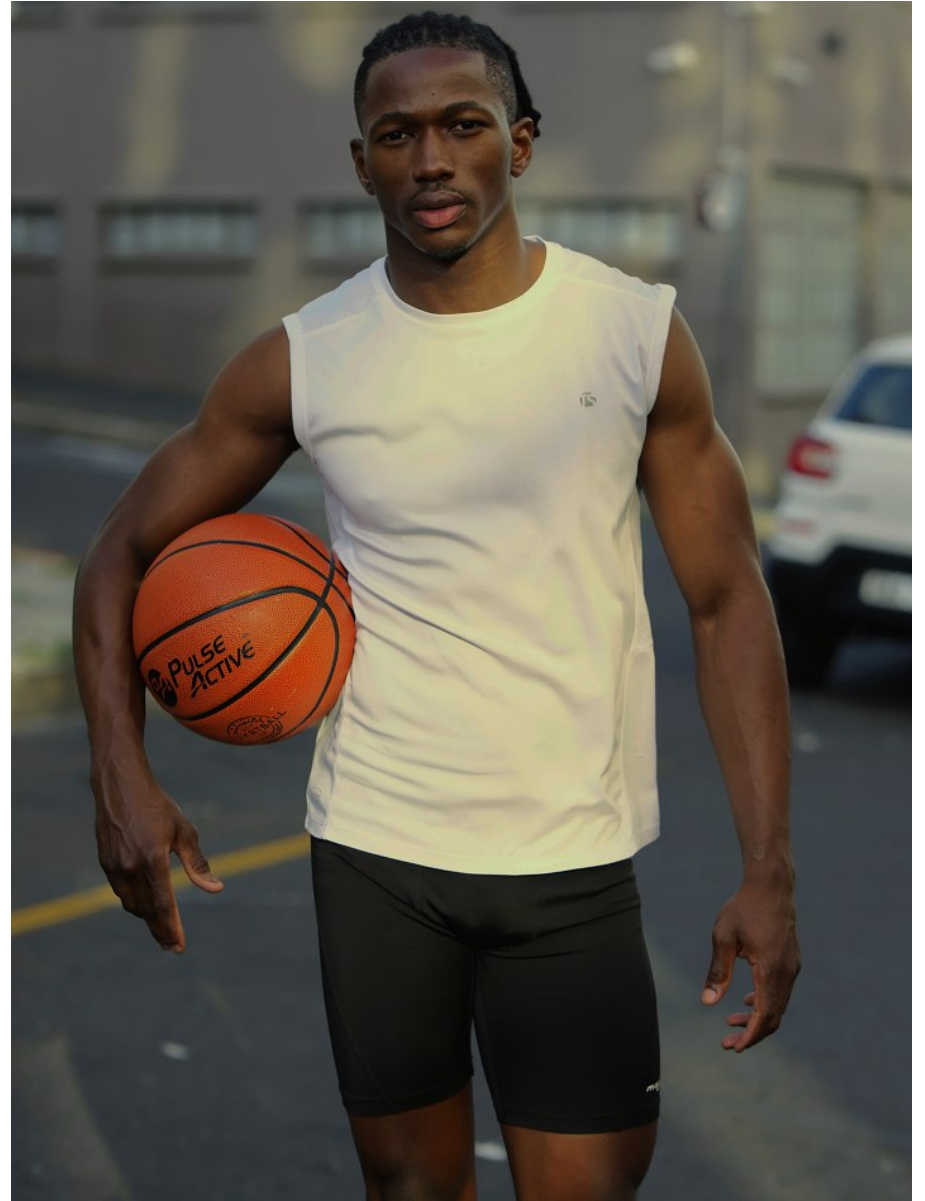

BOSS MODELS

CAPE TOWN

MAX KINZI

Height: 182cm Chest: 99cm Waist: 75cm Suit: 39 R Shoe: 9.5 UK Hair: Black Eyes: Black