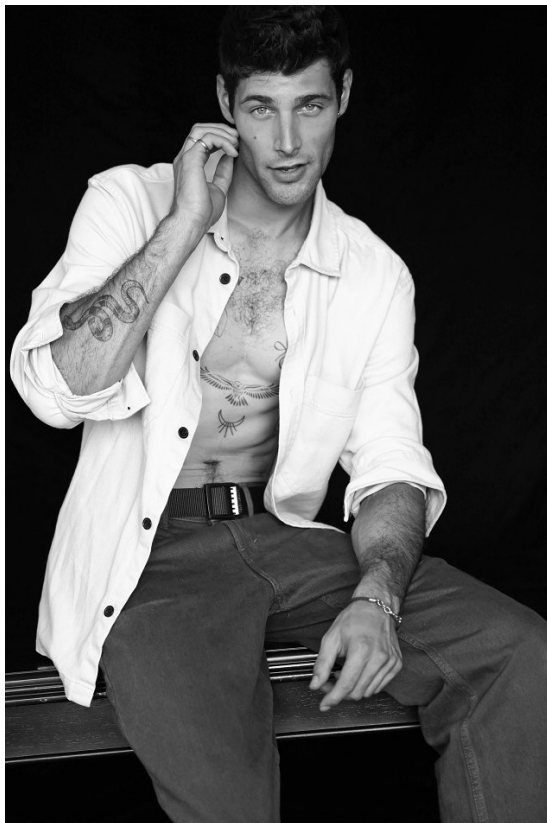

BOSS MODELS

CAPE TOWN

DYLLAN DESFONTAINES

Height: 189cm Chest: 95cm Waist: 76cm Suit: 38 L Shoe: 10.5 UK Hair: Dark Brown Eyes: Blue/Grey

BOSS MODELS

CAPE TOWN

DYLLAN DESFONTAINES

Height: 189cm Chest: 95cm Waist: 76cm Suit: 38 L Shoe: 10.5 UK Hair: Dark Brown Eyes: Blue/Grey