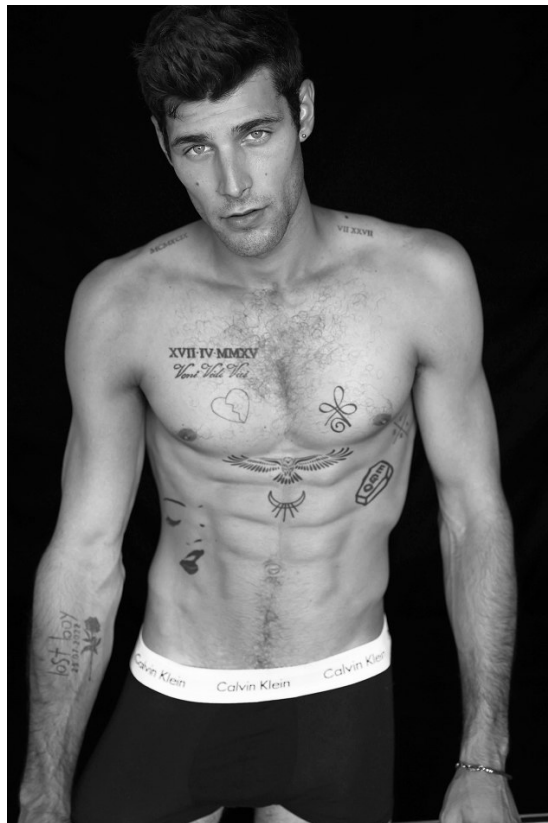

BOSS MODELS

CAPE TOWN

DYLLAN DESFONTAINES

Height: 189cm Chest: 95cm Waist: 76cm Suit: 38 L Shoe: 10.5 UK Hair: Dark Brown Eyes: Blue/Grey

BOSS MODELS

CAPE TOWN

DYLLAN DESFONTAINES

Height: 189cm Chest: 95cm Waist: 76cm Suit: 38 L Shoe: 10.5 UK Hair: Dark Brown Eyes: Blue/Grey