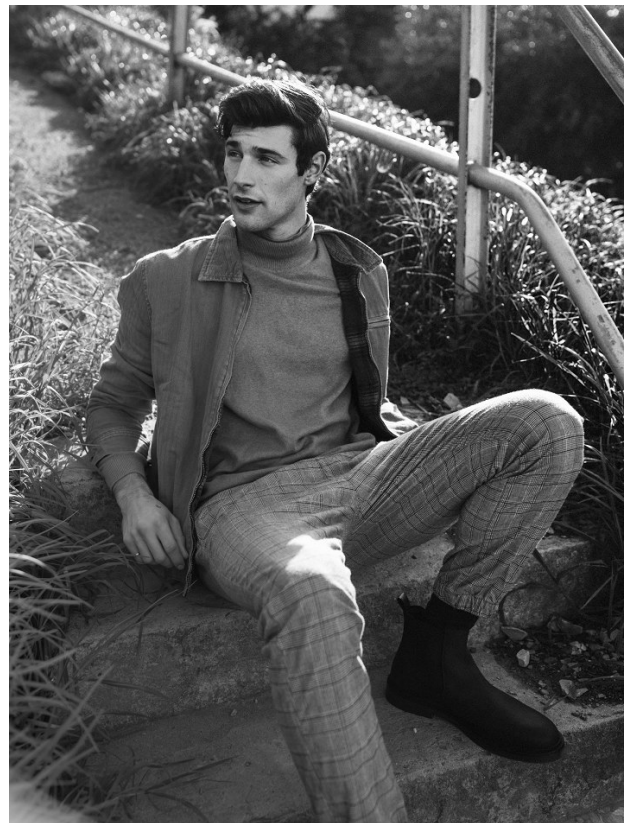

BOSS MODELS

CAPE TOWN

DYLLAN DESFONTAINES

Height: 189cm Chest: 95cm Waist: 76cm Suit: 38 L Shoe: 10.5 UK Hair: Dark Brown Eyes: Blue/Grey

BOSS MODELS

CAPE TOWN

DYLLAN DESFONTAINES

Height: 189cm Chest: 95cm Waist: 76cm Suit: 38 L Shoe: 10.5 UK Hair: Dark Brown Eyes: Blue/Grey