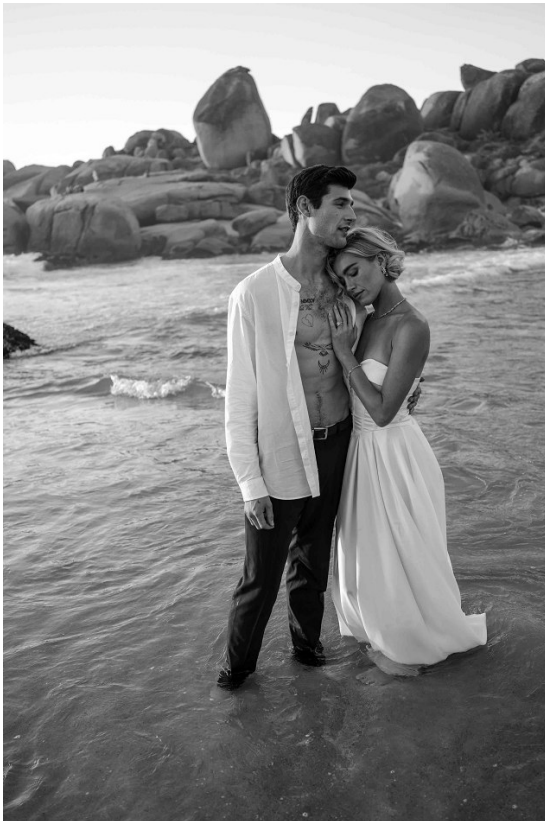

BOSS MODELS

CAPE TOWN

DYLLAN DESFONTAINES

Height: 189cm Chest: 95cm Waist: 76cm Suit: 38 L Shoe: 10.5 UK Hair: Dark Brown Eyes: Blue/Grey

BOSS MODELS

CAPE TOWN

DYLLAN DESFONTAINES

Height: 189cm Chest: 95cm Waist: 76cm Suit: 38 L Shoe: 10.5 UK Hair: Dark Brown Eyes: Blue/Grey