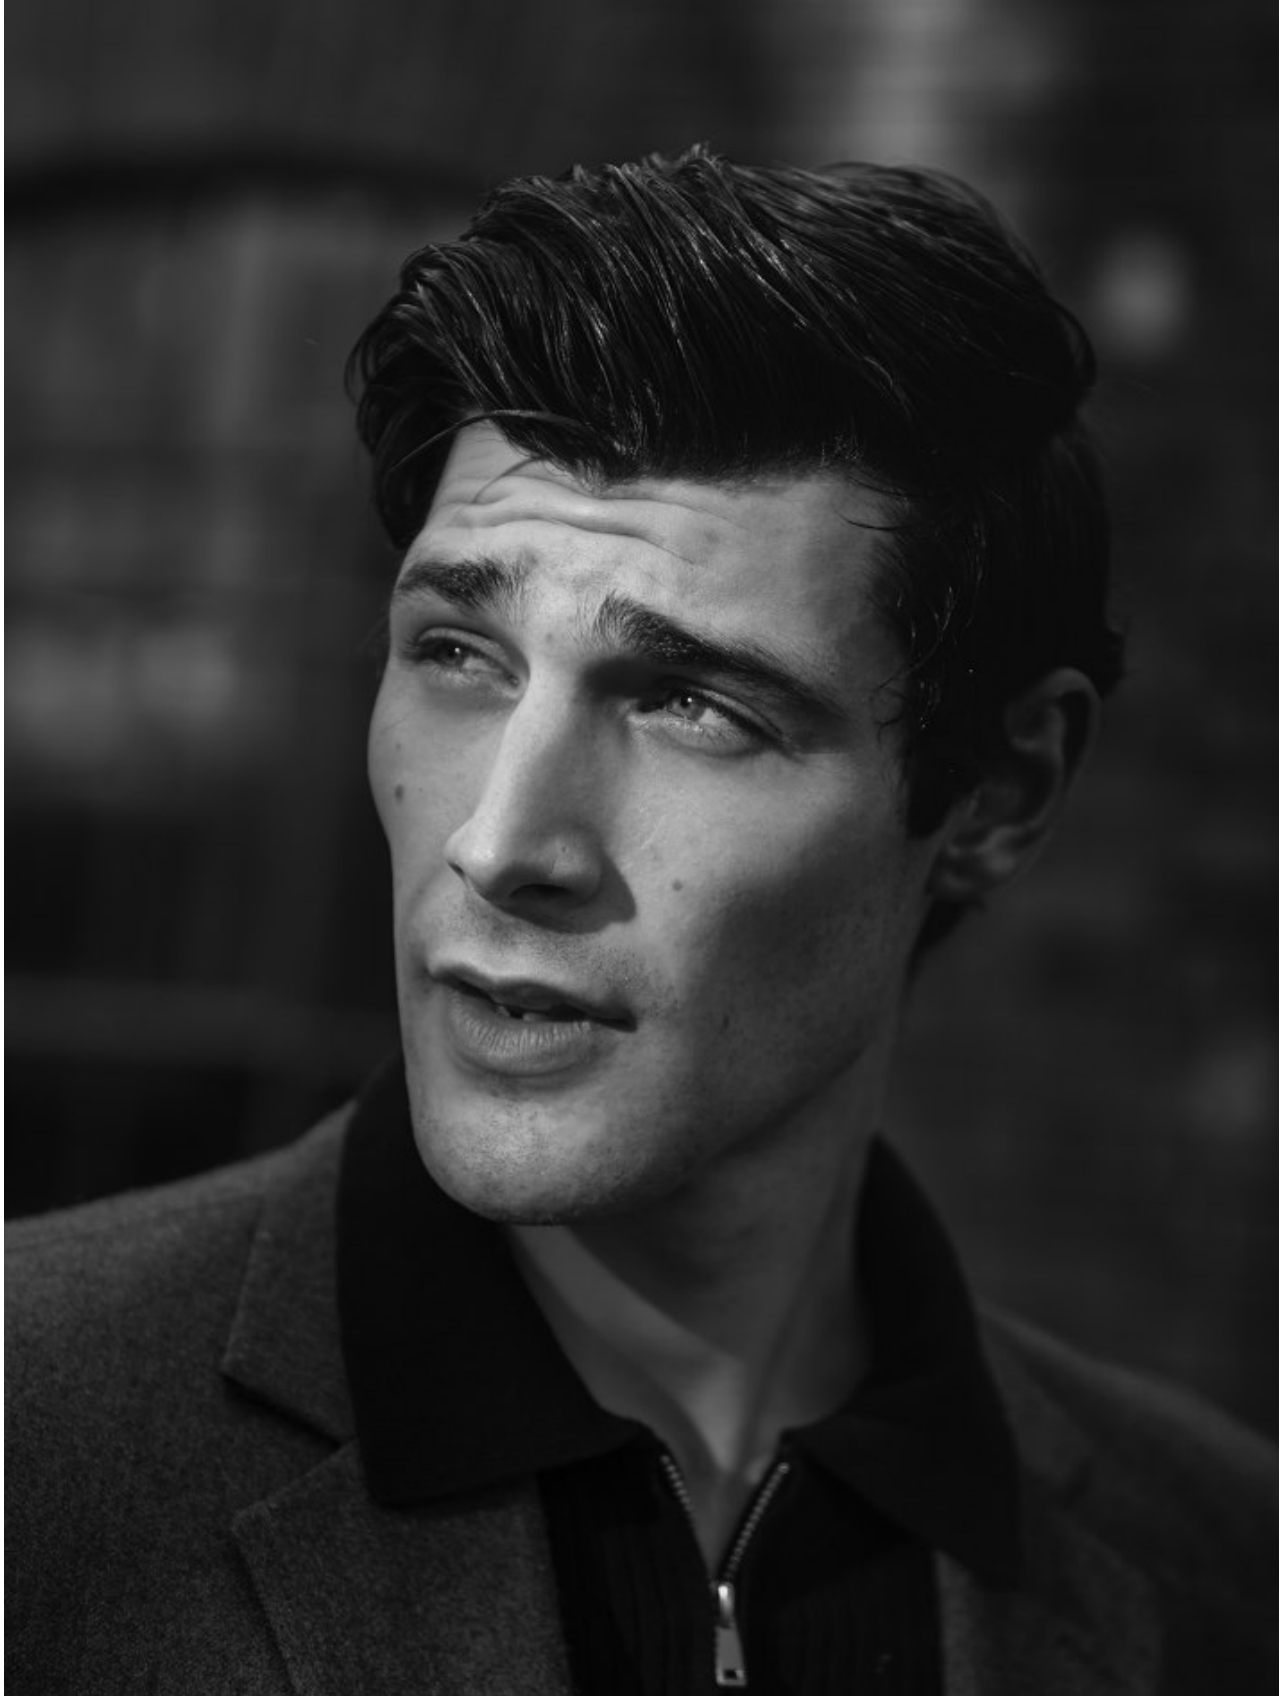

DYLLAN DESFONTAINES

BOSS MODELS

CAPE TOWN

DYLLAN DESFONTAINES

Height: 189cm Chest: 95cm Waist: 76cm Suit: 38 L Shoe: 10.5 UK Hair: Dark Brown Eyes: Blue/Grey