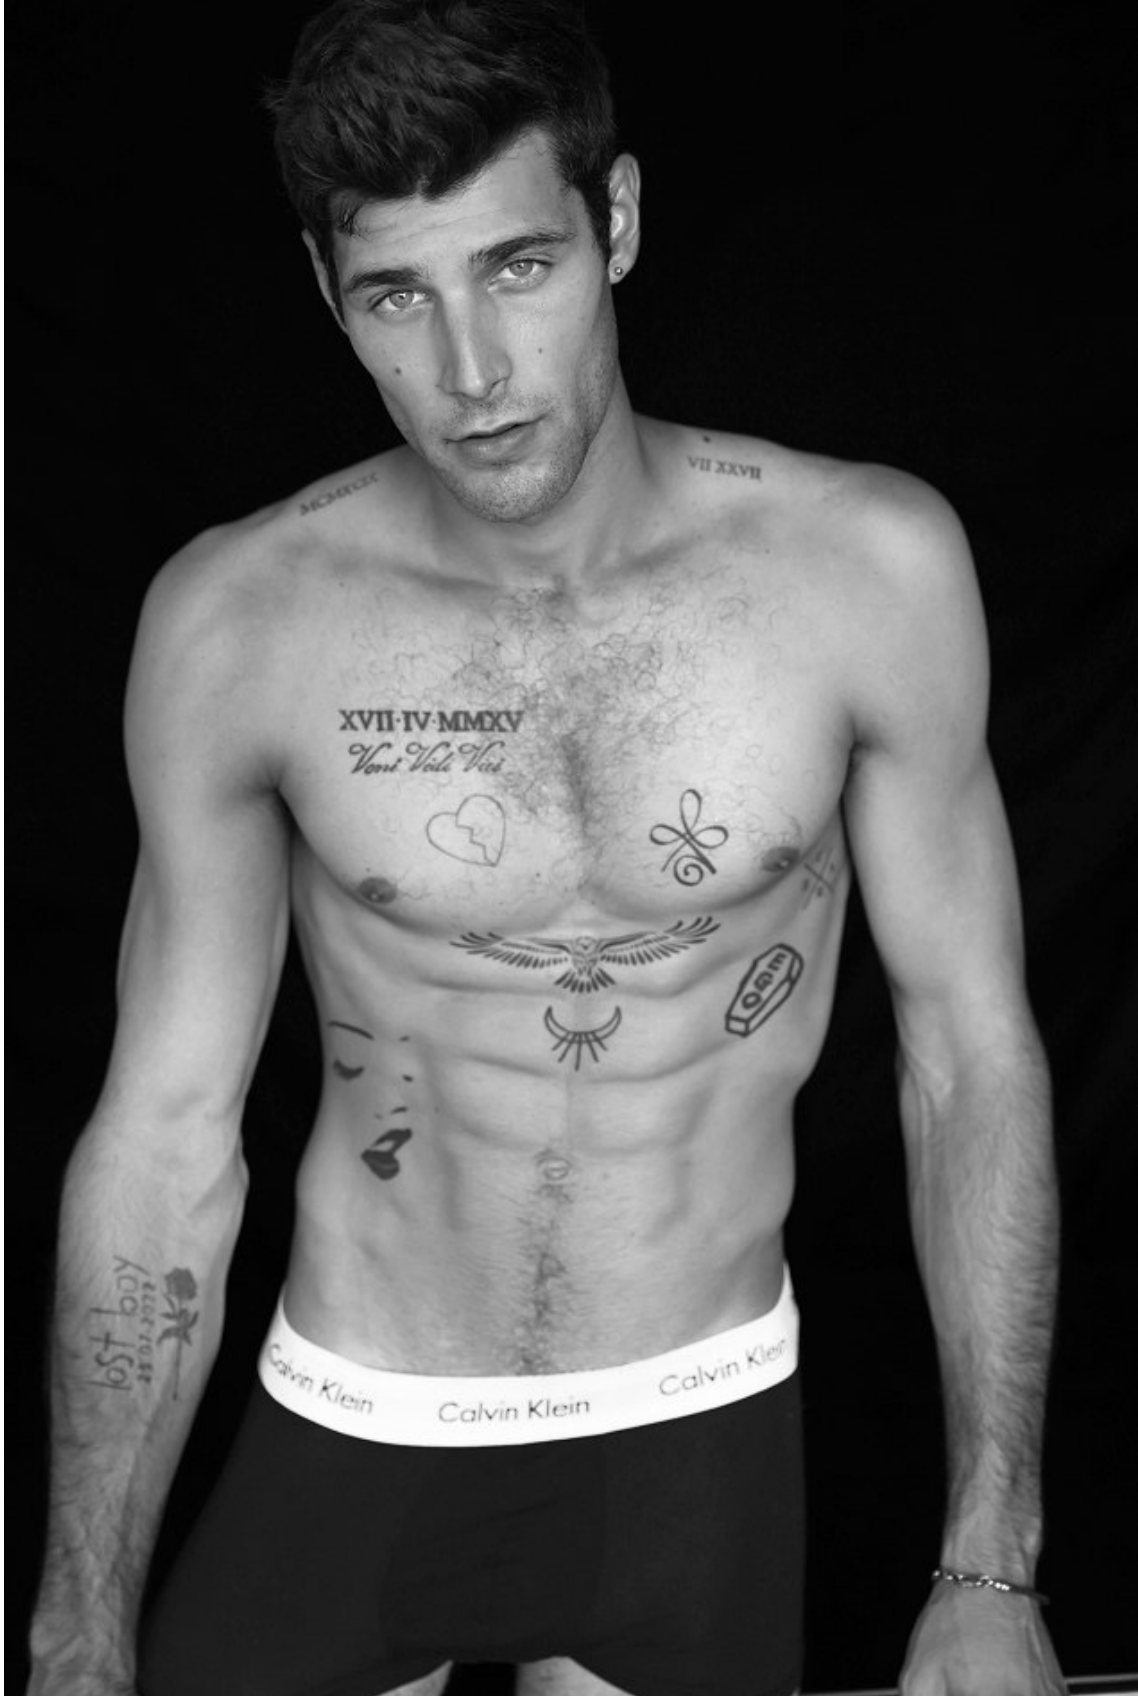

BOSS MODELS

CAPE TOWN

DYLLAN DESFONTAINES

Height: 189cm Chest: 95cm Waist: 76cm Suit: 38 L Shoe: 10.5 UK Hair: Dark Brown Eyes: Blue/Grey

BOSS MODELS

CAPE TOWN

DYLLAN DESFONTAINES

Height: 189cm Chest: 95cm Waist: 76cm Suit: 38 L Shoe: 10.5 UK Hair: Dark Brown Eyes: Blue/Grey