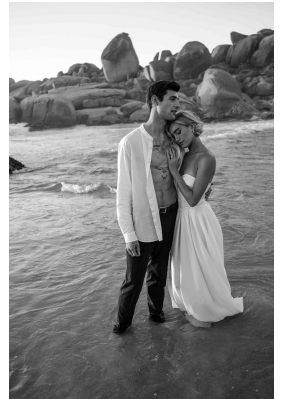

BOSS MODELS

CAPE TOWN

DYLLAN DESFONTAINES

Height: 189cm Chest: 95cm Waist: 76cm Suit: 38 L Shoe: 10.5 UK Hair: Dark Brown Eyes: Blue/Grey

BOSS MODELS

CAPE TOWN

DYLLAN DESFONTAINES

Height: 189cm Chest: 95cm Waist: 76cm Suit: 38 L Shoe: 10.5 UK Hair: Dark Brown Eyes: Blue/Grey