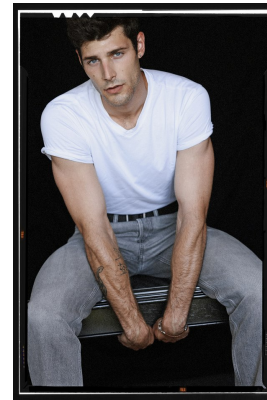

BOSS MODELS

CAPE TOWN

DYLLAN DESFONTAINES

Height: 189cm Chest: 95cm Waist: 76cm Suit: 38 L Shoe: 10.5 UK Hair: Dark Brown Eyes: Blue/Grey

BOSS MODELS

CAPE TOWN

DYLLAN DESFONTAINES

Height: 189cm Chest: 95cm Waist: 76cm Suit: 38 L Shoe: 10.5 UK Hair: Dark Brown Eyes: Blue/Grey