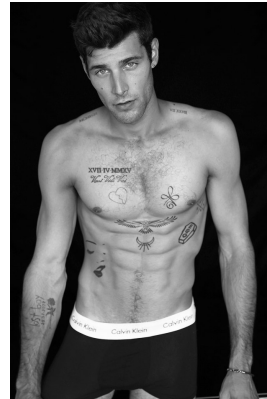

BOSS MODELS

CAPE TOWN

DYLLAN DESFONTAINES

Height: 189cm Chest: 95cm Waist: 76cm Suit: 38 L Shoe: 10.5 UK Hair: Dark Brown Eyes: Blue/Grey

BOSS MODELS

CAPE TOWN

DYLLAN DESFONTAINES

Height: 189cm Chest: 95cm Waist: 76cm Suit: 38 L Shoe: 10.5 UK Hair: Dark Brown Eyes: Blue/Grey