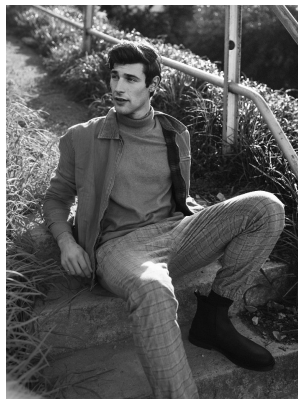

BOSS MODELS

CAPE TOWN

DYLLAN DESFONTAINES

Height: 189cm Chest: 95cm Waist: 76cm Suit: 38 L Shoe: 10.5 UK Hair: Dark Brown Eyes: Blue/Grey

BOSS MODELS

CAPE TOWN

DYLLAN DESFONTAINES

Height: 189cm Chest: 95cm Waist: 76cm Suit: 38 L Shoe: 10.5 UK Hair: Dark Brown Eyes: Blue/Grey