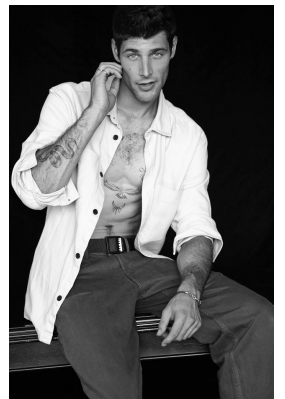

BOSS MODELS

CAPE TOWN

DYLLAN DESFONTAINES

Height: 189cm Chest: 95cm Waist: 76cm Suit: 38 L Shoe: 10.5 UK Hair: Dark Brown Eyes: Blue/Grey

BOSS MODELS

CAPE TOWN

DYLLAN DESFONTAINES

Height: 189cm Chest: 95cm Waist: 76cm Suit: 38 L Shoe: 10.5 UK Hair: Dark Brown Eyes: Blue/Grey