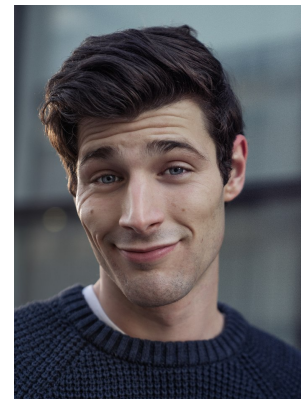

BOSS MODELS

CAPE TOWN

DYLLAN DESFONTAINES

Height: 189cm Chest: 95cm Waist: 76cm Suit: 38 L Shoe: 10.5 UK Hair: Dark Brown Eyes: Blue/Grey

BOSS MODELS

CAPE TOWN

DYLLAN DESFONTAINES

Height: 189cm Chest: 95cm Waist: 76cm Suit: 38 L Shoe: 10.5 UK Hair: Dark Brown Eyes: Blue/Grey