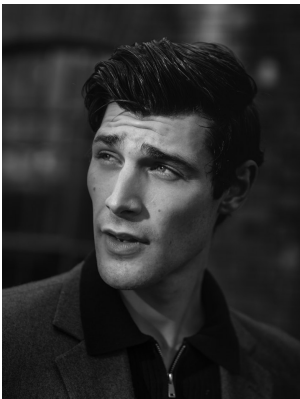

BOSS MODELS

CAPE TOWN

DYLLAN DESFONTAINES

Height: 189cm Chest: 95cm Waist: 76cm Suit: 38 L Shoe: 10.5 UK Hair: Dark Brown Eyes: Blue/Grey

BOSS MODELS

CAPE TOWN

DYLLAN DESFONTAINES

Height: 189cm Chest: 95cm Waist: 76cm Suit: 38 L Shoe: 10.5 UK Hair: Dark Brown Eyes: Blue/Grey