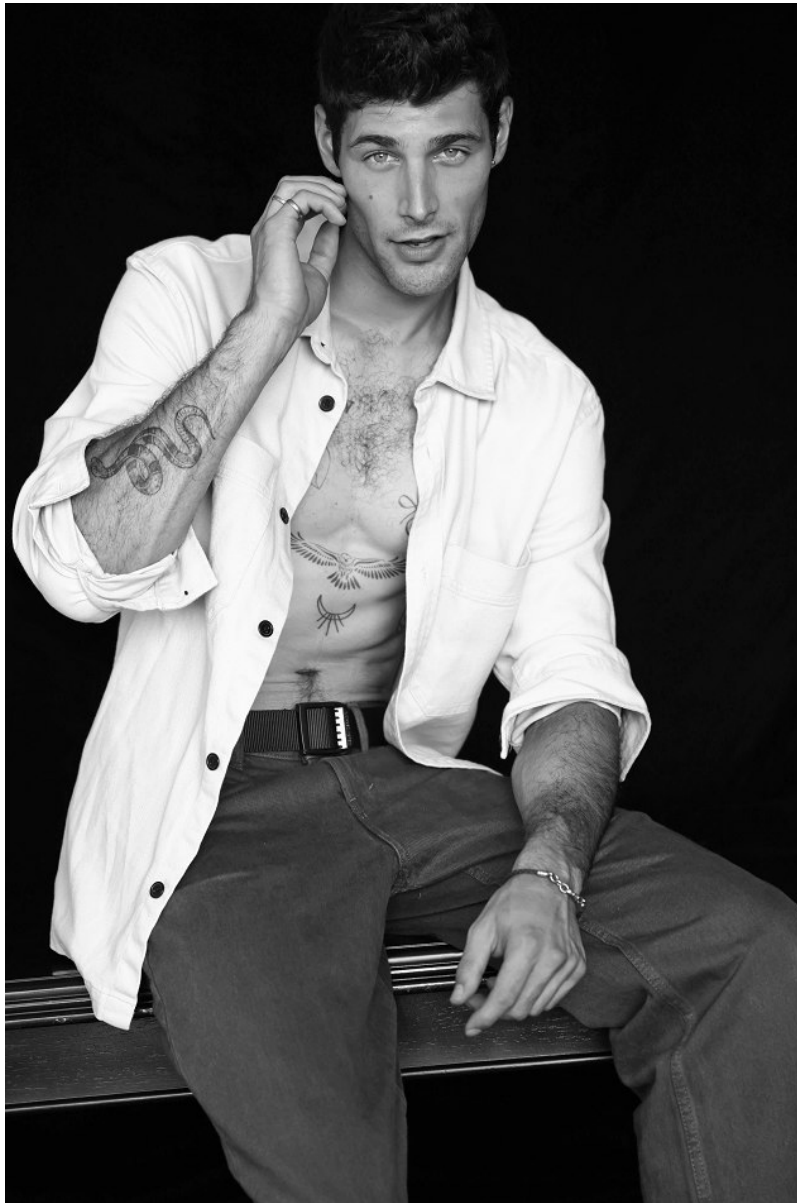

BOSS MODELS

CAPE TOWN

DYLLAN DESFONTAINES

Height: 189cm Chest: 95cm Waist: 76cm Suit: 38 L Shoe: 10.5 UK Hair: Dark Brown Eyes: Blue/Grey

BOSS MODELS

CAPE TOWN

DYLLAN DESFONTAINES

Height: 189cm Chest: 95cm Waist: 76cm Suit: 38 L Shoe: 10.5 UK Hair: Dark Brown Eyes: Blue/Grey