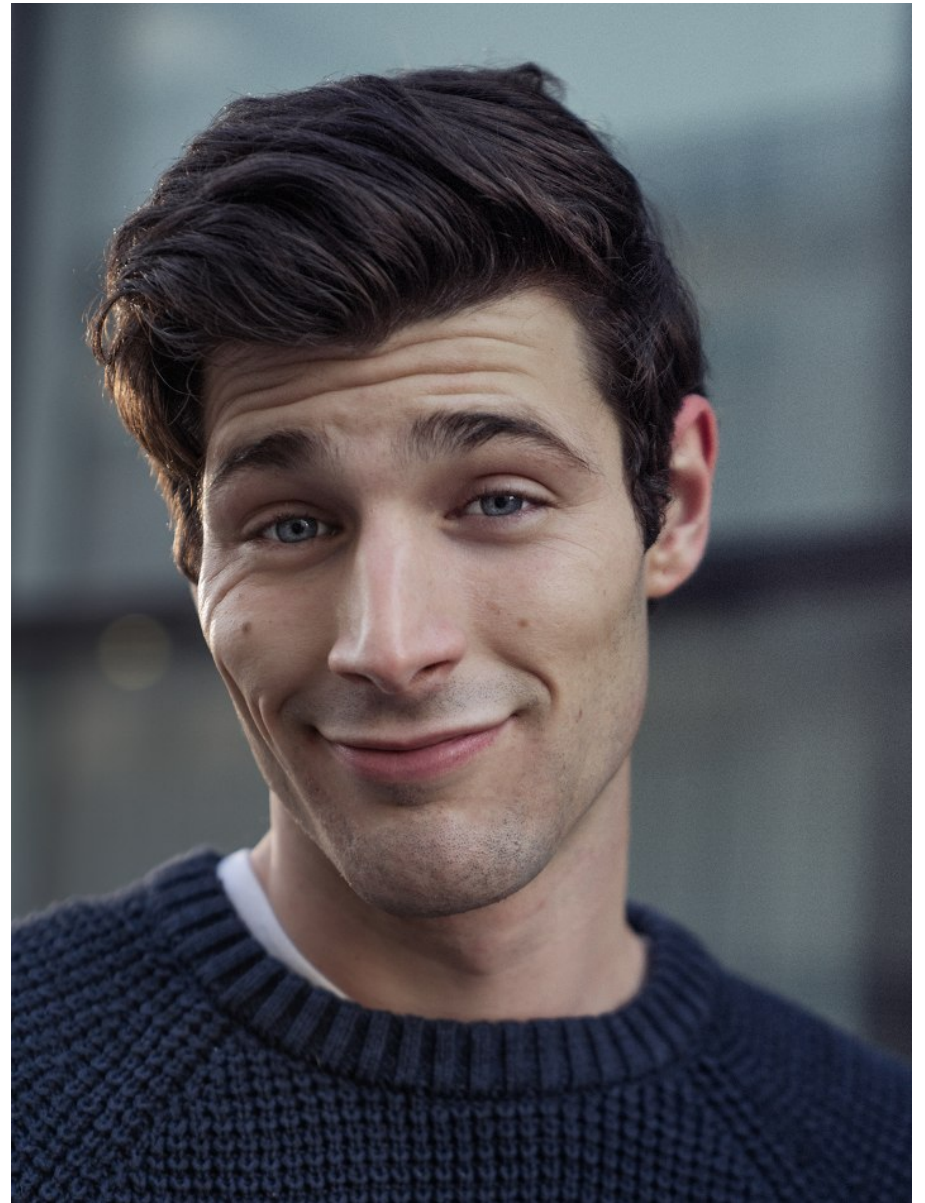

BOSS MODELS

CAPE TOWN

DYLLAN DESFONTAINES

Height: 189cm Chest: 95cm Waist: 76cm Suit: 38 L Shoe: 10.5 UK Hair: Dark Brown Eyes: Blue/Grey