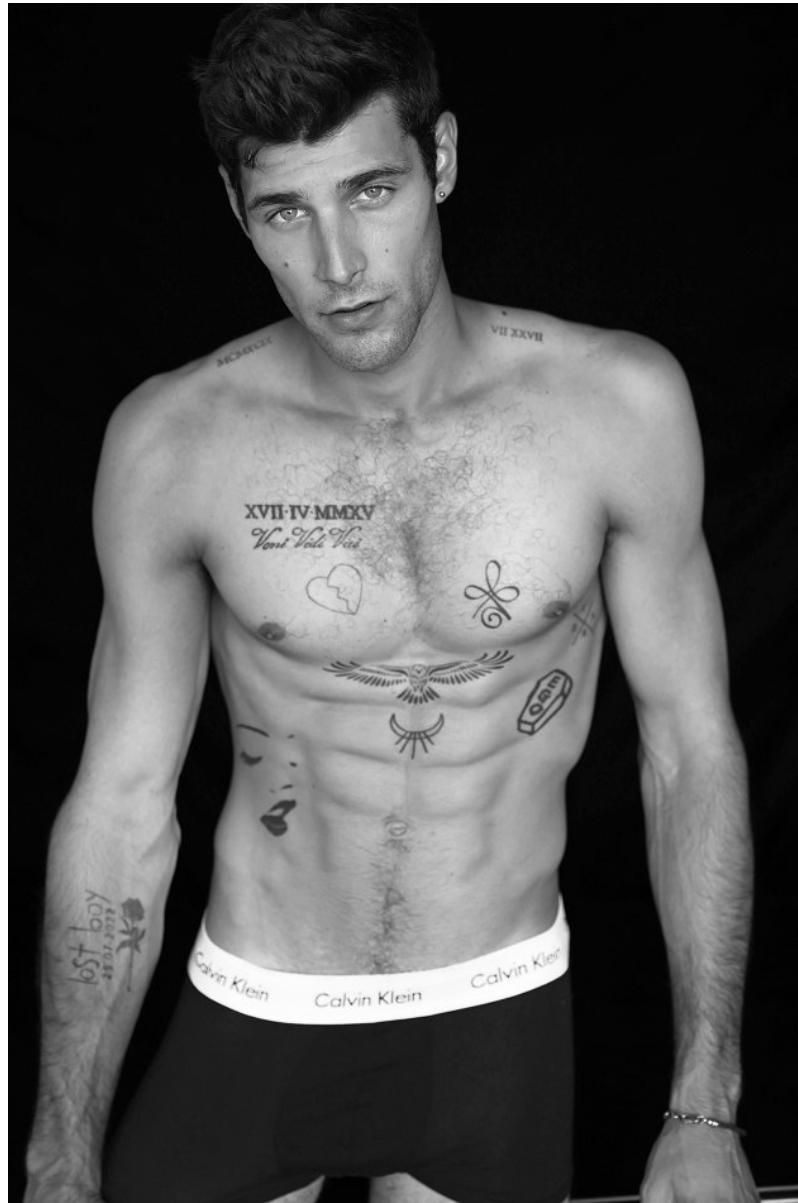

BOSS MODELS

CAPE TOWN

DYLLAN DESFONTAINES

Height: 189cm Chest: 95cm Waist: 76cm Suit: 38 L Shoe: 10.5 UK Hair: Dark Brown Eyes: Blue/Grey

BOSS MODELS

CAPE TOWN

DYLLAN DESFONTAINES

Height: 189cm Chest: 95cm Waist: 76cm Suit: 38 L Shoe: 10.5 UK Hair: Dark Brown Eyes: Blue/Grey