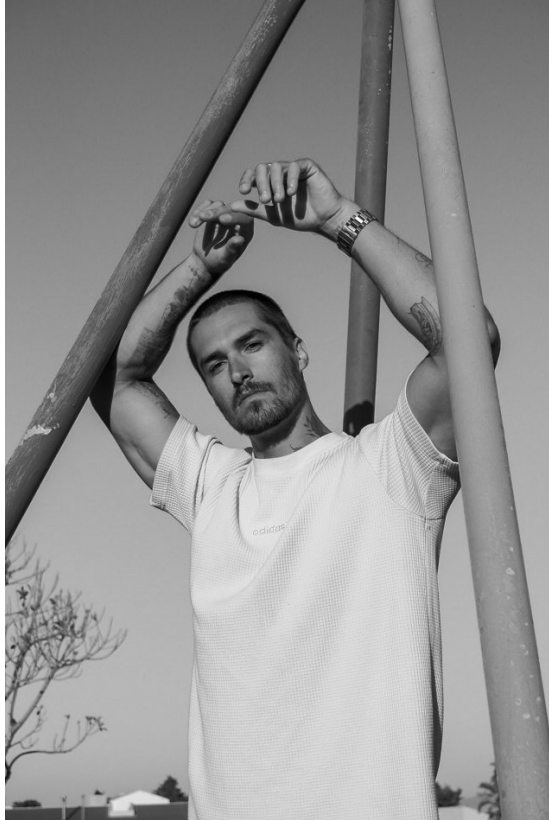

# BOSS MODELS

CAPE TOWN

JAROD WIEHAHN

Height: 189cm Chest: 102cm Waist: 81cm Suit: L Shoe: 11 UK Hair: Brown Eyes: Hazel