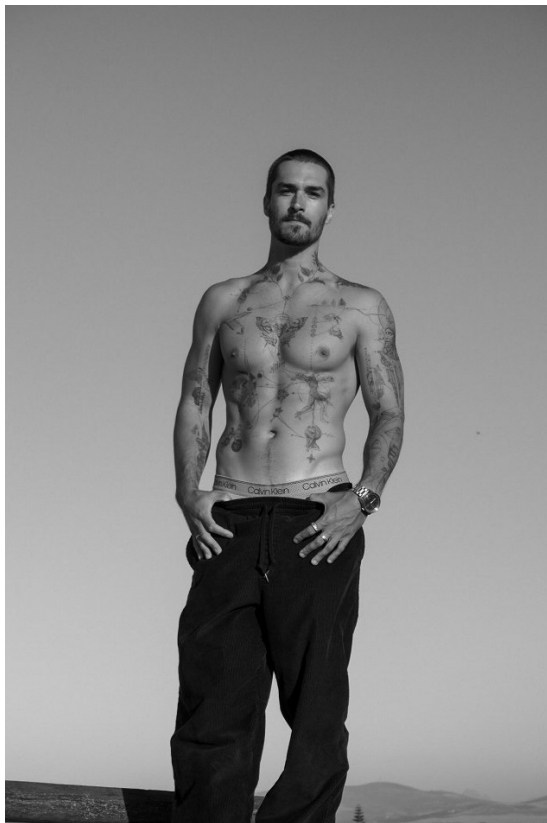

# BOSS MODELS

CAPE TOWN

JAROD WIEHAHN

Height: 189cm Chest: 102cm Waist: 81cm Suit: L Shoe: 11 UK Hair: Brown Eyes: Hazel