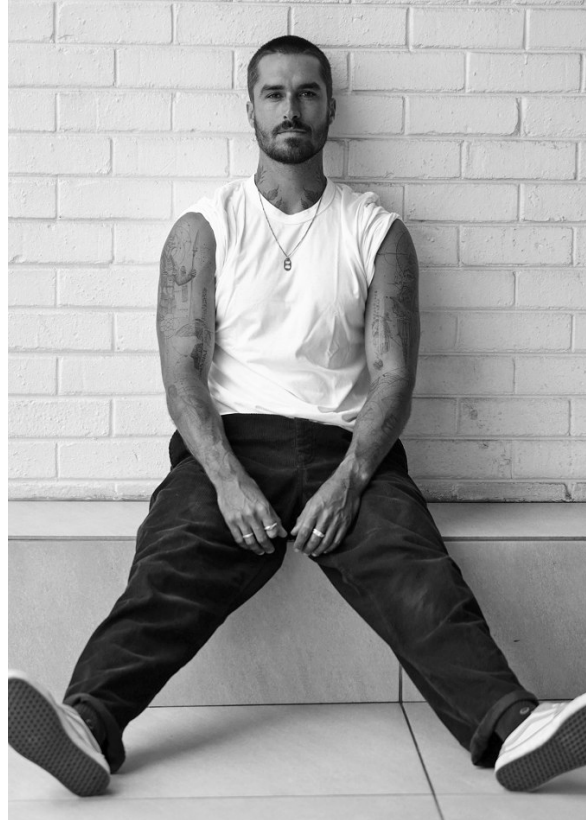

# BOSS MODELS

CAPE TOWN

JAROD WIEHAHN

Height: 189cm Chest: 102cm Waist: 81cm Suit: L Shoe: 11 UK Hair: Brown Eyes: Hazel

# BOSS MODELS

CAPE TOWN

Image: Jarod Wiehahn represented by Boss Models Cape Town

## JAROD WIEHAHN

Height: 189cm Chest: 102cm Waist: 81cm Suit: L Shoe: 11 UK Hair: Brown Eyes: Hazel