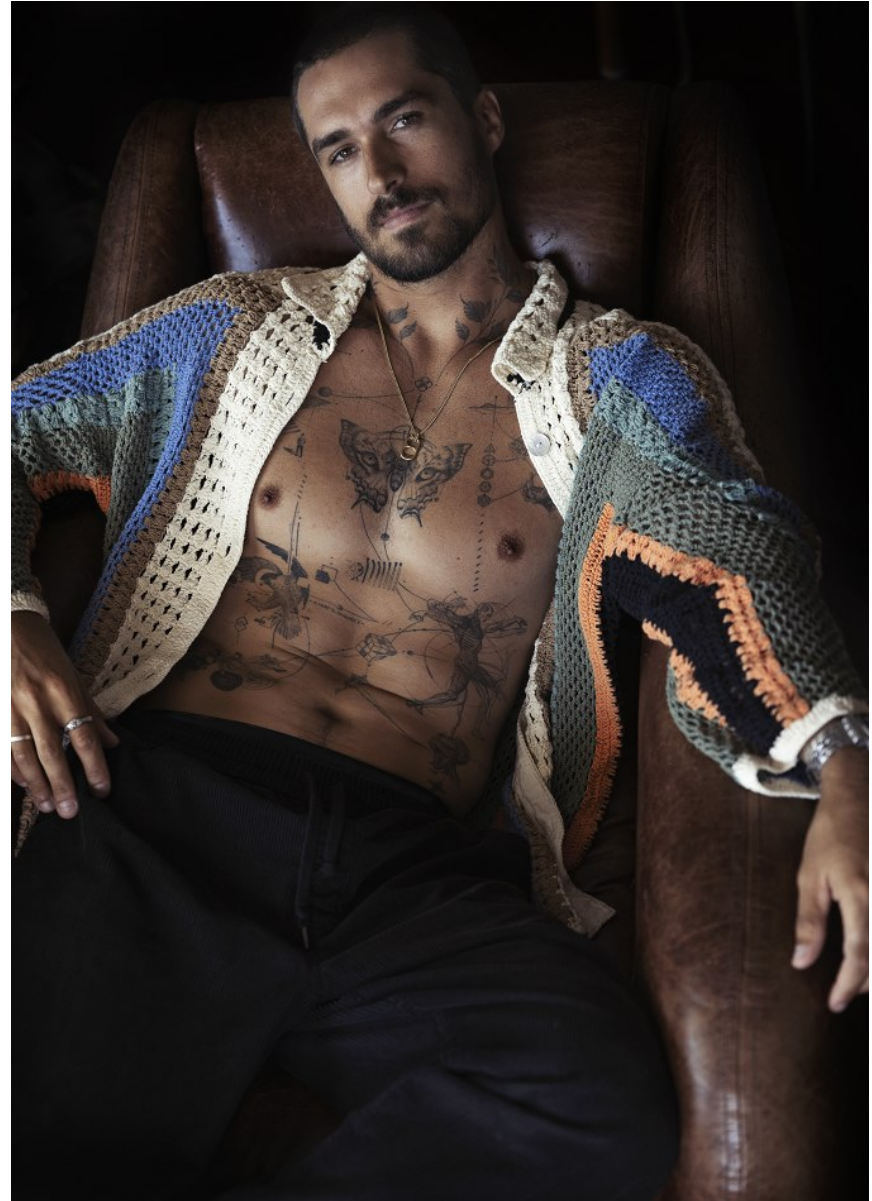

# BOSS MODELS

CAPE TOWN

JAROD WIEHAHN

Height: 189cm Chest: 102cm Waist: 81cm Suit: L Shoe: 11 UK Hair: Brown Eyes: Hazel