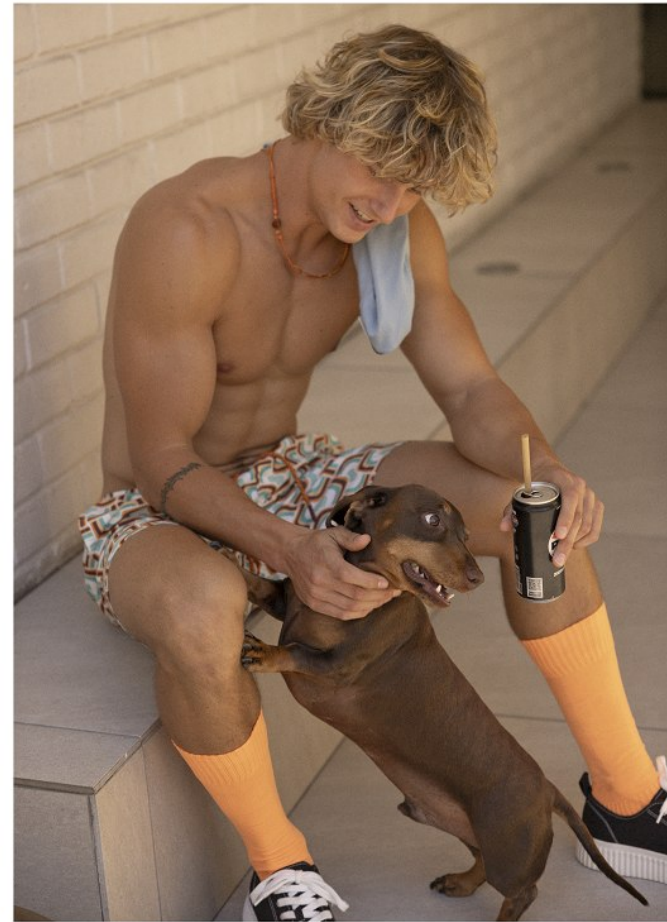

BOSS MODELS

CAPE TOWN

MARNUS DE BRUYN

Height: 185cm Chest: 98cm Waist: 74cm Suit: 38 R Shoe: 10 UK Hair: Dark Blonde Eyes: Blue/Green