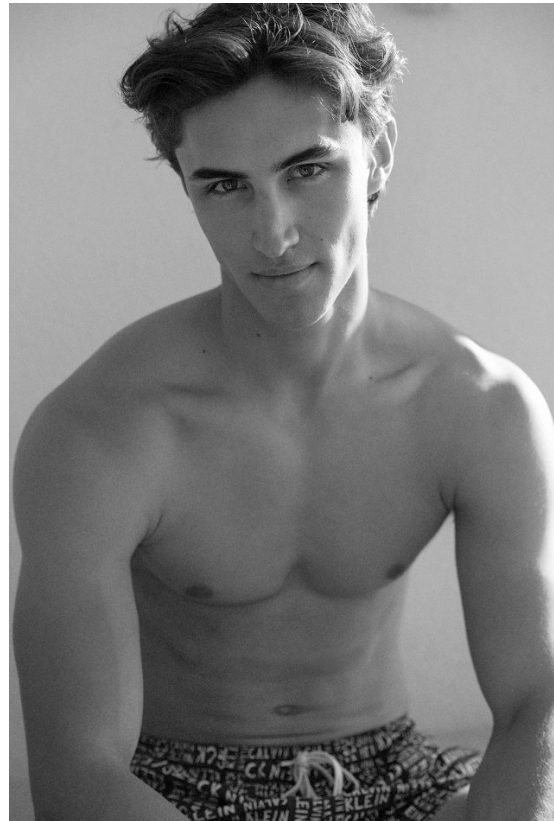

BOSS MODELS

CAPE TOWN

TOM MARINUS

Height: 184cm Chest: 101cm Waist: 79cm Suit: 40 R Shoe: 8.5 UK Hair: Dark Brown Eyes: Green

BOSS MODELS

CAPE TOWN

TOM MARINUS

Height: 184cm Chest: 101cm Waist: 79cm Suit: 40 R Shoe: 8.5 UK Hair: Dark Brown Eyes: Green