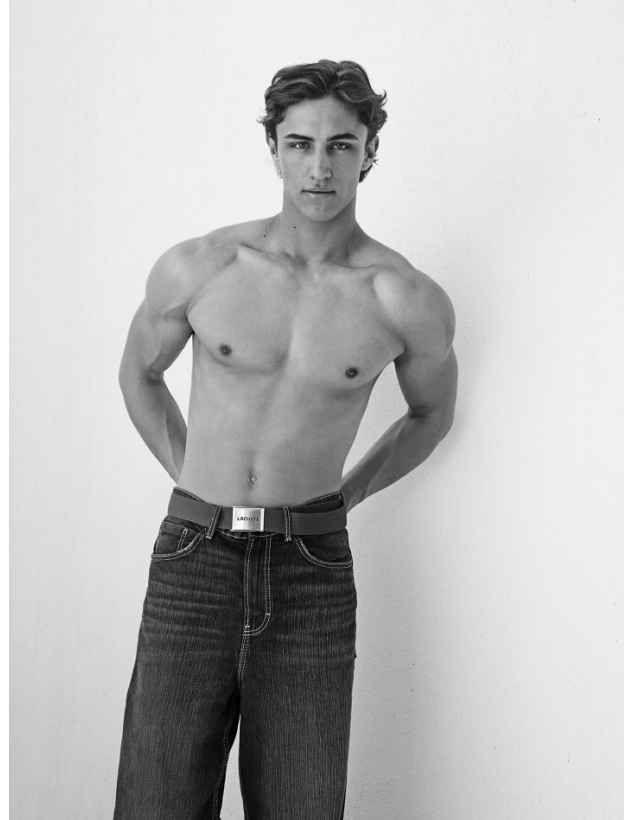

BOSS MODELS

CAPE TOWN

TOM MARINUS

Height: 184cm Chest: 101cm Waist: 79cm Suit: 40 R Shoe: 8.5 UK Hair: Dark Brown Eyes: Green

BOSS MODELS

CAPE TOWN

TOM MARINUS

Height: 184cm Chest: 101cm Waist: 79cm Suit: 40 R Shoe: 8.5 UK Hair: Dark Brown Eyes: Green

BOSS MODELS

CAPE TOWN

TOM MARINUS

Height: 184cm Chest: 101cm Waist: 79cm Suit: 40 R Shoe: 8.5 UK Hair: Dark Brown Eyes: Green