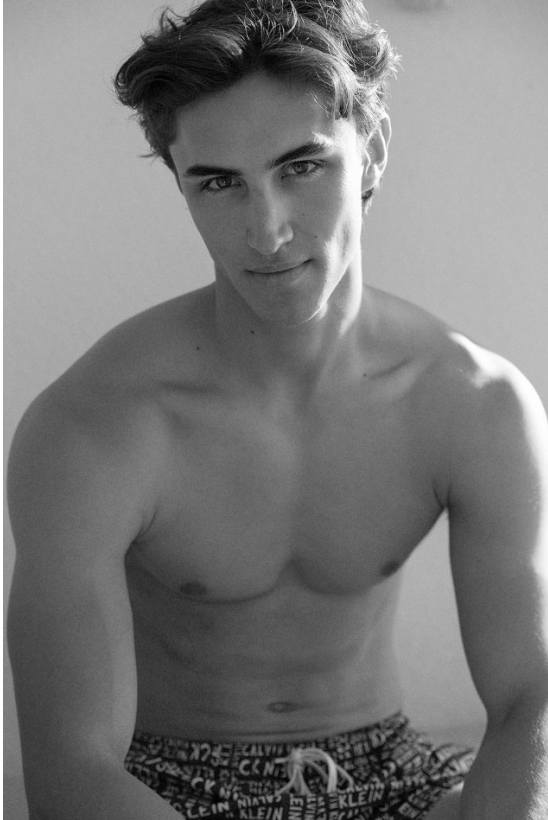

BOSS MODELS

CAPE TOWN

TOM MARINUS

Height: 184cm Chest: 101cm Waist: 79cm Suit: 40 R Shoe: 8.5 UK Hair: Dark Brown Eyes: Green

BOSS MODELS

CAPE TOWN

TOM MARINUS

Height: 184cm Chest: 101cm Waist: 79cm Suit: 40 R Shoe: 8.5 UK Hair: Dark Brown Eyes: Green

BOSS MODELS

CAPE TOWN

TOM MARINUS

Height: 184cm Chest: 101cm Waist: 79cm Suit: 40 R Shoe: 8.5 UK Hair: Dark Brown Eyes: Green