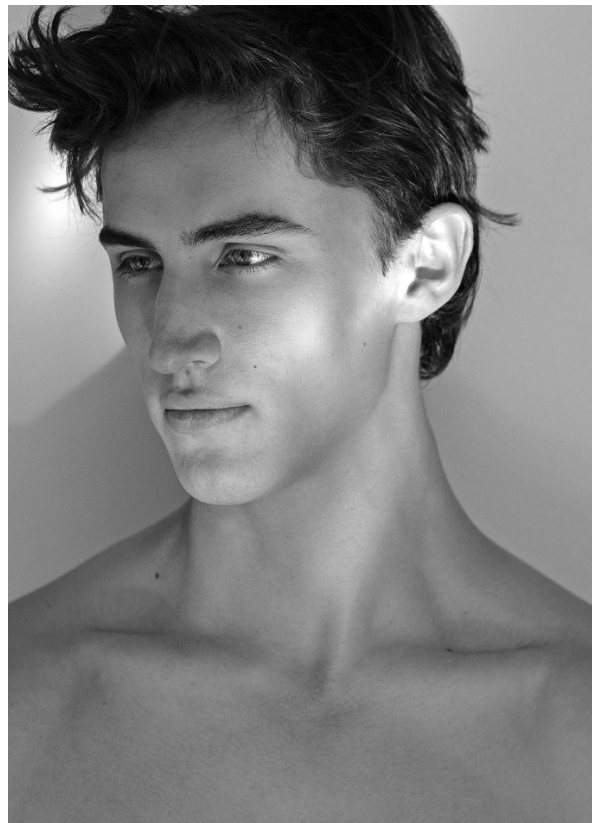

BOSS MODELS

CAPE TOWN

TOM MARINUS

Height: 184cm Chest: 101cm Waist: 79cm Suit: 40 R Shoe: 8.5 UK Hair: Dark Brown Eyes: Green

BOSS MODELS

CAPE TOWN

TOM MARINUS

Height: 184cm Chest: 101cm Waist: 79cm Suit: 40 R Shoe: 8.5 UK Hair: Dark Brown Eyes: Green

BOSS MODELS

CAPE TOWN

TOM MARINUS

Height: 184cm Chest: 101cm Waist: 79cm Suit: 40 R Shoe: 8.5 UK Hair: Dark Brown Eyes: Green