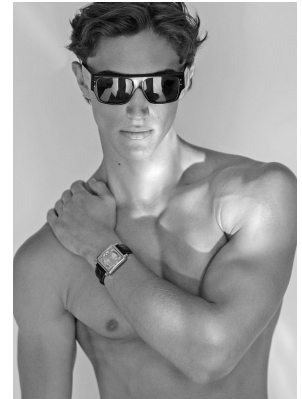

BOSS MODELS

CAPE TOWN

TOM MARINUS

Height: 184cm Chest: 101cm Waist: 79cm Suit: 40 R Shoe: 8.5 UK Hair: Dark Brown Eyes: Green

BOSS MODELS

CAPE TOWN

TOM MARINUS

Height: 184cm Chest: 101cm Waist: 79cm Suit: 40 R Shoe: 8.5 UK Hair: Dark Brown Eyes: Green