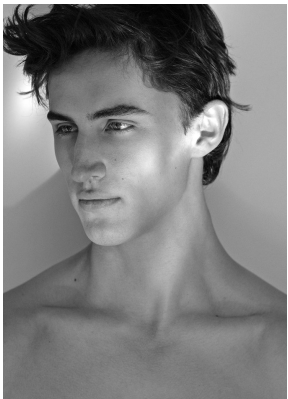

BOSS MODELS

CAPE TOWN

TOM MARINUS

Height: 184cm Chest: 101cm Waist: 79cm Suit: 40 R Shoe: 8.5 UK Hair: Dark Brown Eyes: Green

BOSS MODELS

CAPE TOWN

TOM MARINUS

Height: 184cm Chest: 101cm Waist: 79cm Suit: 40 R Shoe: 8.5 UK Hair: Dark Brown Eyes: Green