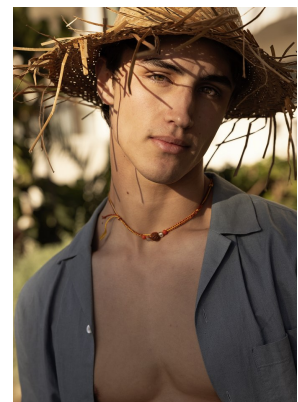

BOSS MODELS

CAPE TOWN

TOM MARINUS

Height: 184cm Chest: 101cm Waist: 79cm Suit: 40 R Shoe: 8.5 UK Hair: Dark Brown Eyes: Green

BOSS MODELS

CAPE TOWN

TOM MARINUS

Height: 184cm Chest: 101cm Waist: 79cm Suit: 40 R Shoe: 8.5 UK Hair: Dark Brown Eyes: Green