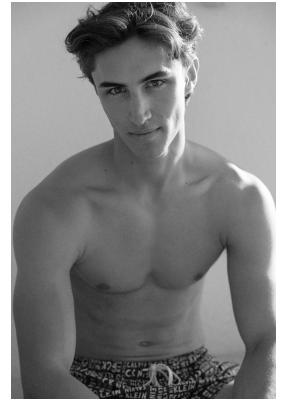

BOSS MODELS

CAPE TOWN

TOM MARINUS

Height: 184cm Chest: 101cm Waist: 79cm Suit: 40 R Shoe: 8.5 UK Hair: Dark Brown Eyes: Green

BOSS MODELS

CAPE TOWN

TOM MARINUS

Height: 184cm Chest: 101cm Waist: 79cm Suit: 40 R Shoe: 8.5 UK Hair: Dark Brown Eyes: Green