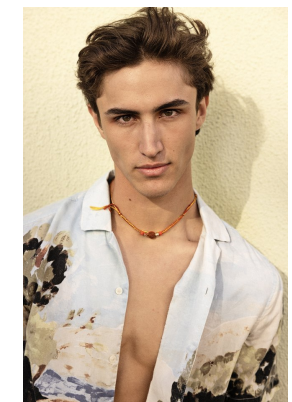

BOSS MODELS

CAPE TOWN

TOM MARINUS

Height: 184cm Chest: 101cm Waist: 79cm Suit: 40 R Shoe: 8.5 UK Hair: Dark Brown Eyes: Green

BOSS MODELS

CAPE TOWN

TOM MARINUS

Height: 184cm Chest: 101cm Waist: 79cm Suit: 40 R Shoe: 8.5 UK Hair: Dark Brown Eyes: Green