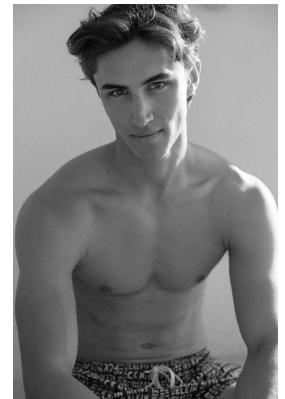

BOSS MODELS

CAPE TOWN

TOM MARINUS

Height: 184cm Chest: 101cm Waist: 79cm Suit: 40 R Shoe: 8.5 UK Hair: Dark Brown Eyes: Green

BOSS MODELS

CAPE TOWN

TOM MARINUS

Height: 184cm Chest: 101cm Waist: 79cm Suit: 40 R Shoe: 8.5 UK Hair: Dark Brown Eyes: Green