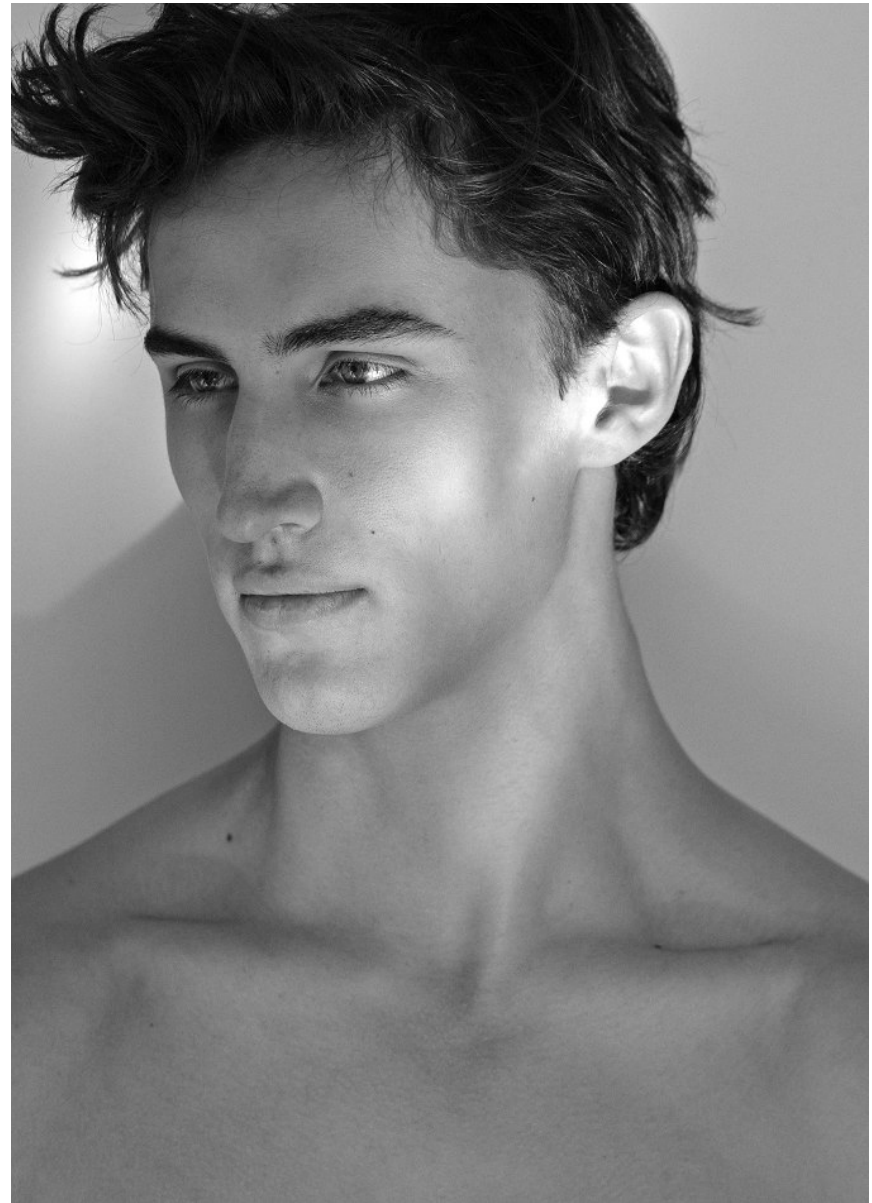

BOSS MODELS

CAPE TOWN

TOM MARINUS

Height: 184cm Chest: 101cm Waist: 79cm Suit: 40 R Shoe: 8.5 UK Hair: Dark Brown Eyes: Green

BOSS MODELS

CAPE TOWN

TOM MARINUS

Height: 184cm Chest: 101cm Waist: 79cm Suit: 40 R Shoe: 8.5 UK Hair: Dark Brown Eyes: Green