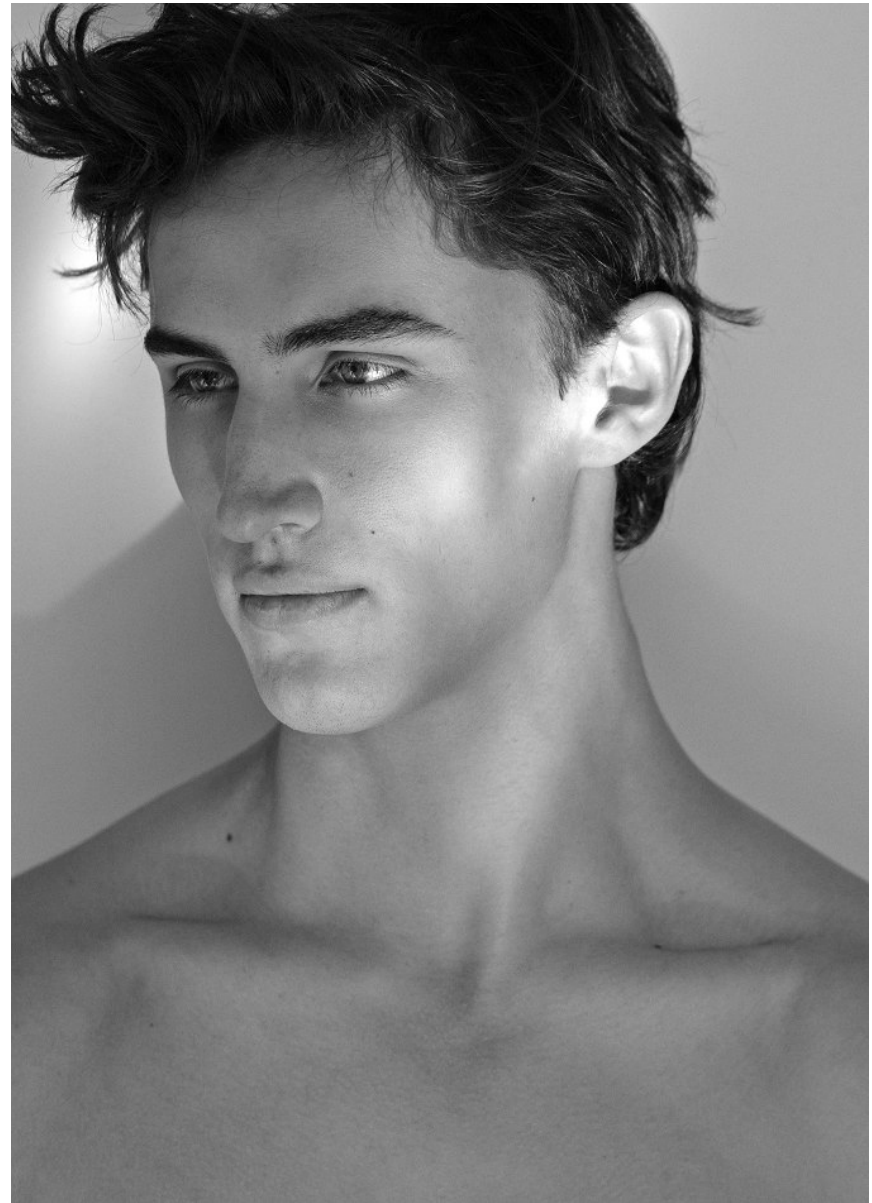

# BOSS MODELS

CAPE TOWN

TOM MARINUS

Height: 184cm Chest: 101cm Waist: 79cm Suit: 40 R Shoe: 8.5 UK Hair: Dark Brown Eyes: Green

# BOSS MODELS

CAPE TOWN

**TOM MARINUS**

Height: 184cm Chest: 101cm Waist: 79cm Suit: 40 R Shoe: 8.5 UK Hair: Dark Brown Eyes: Green