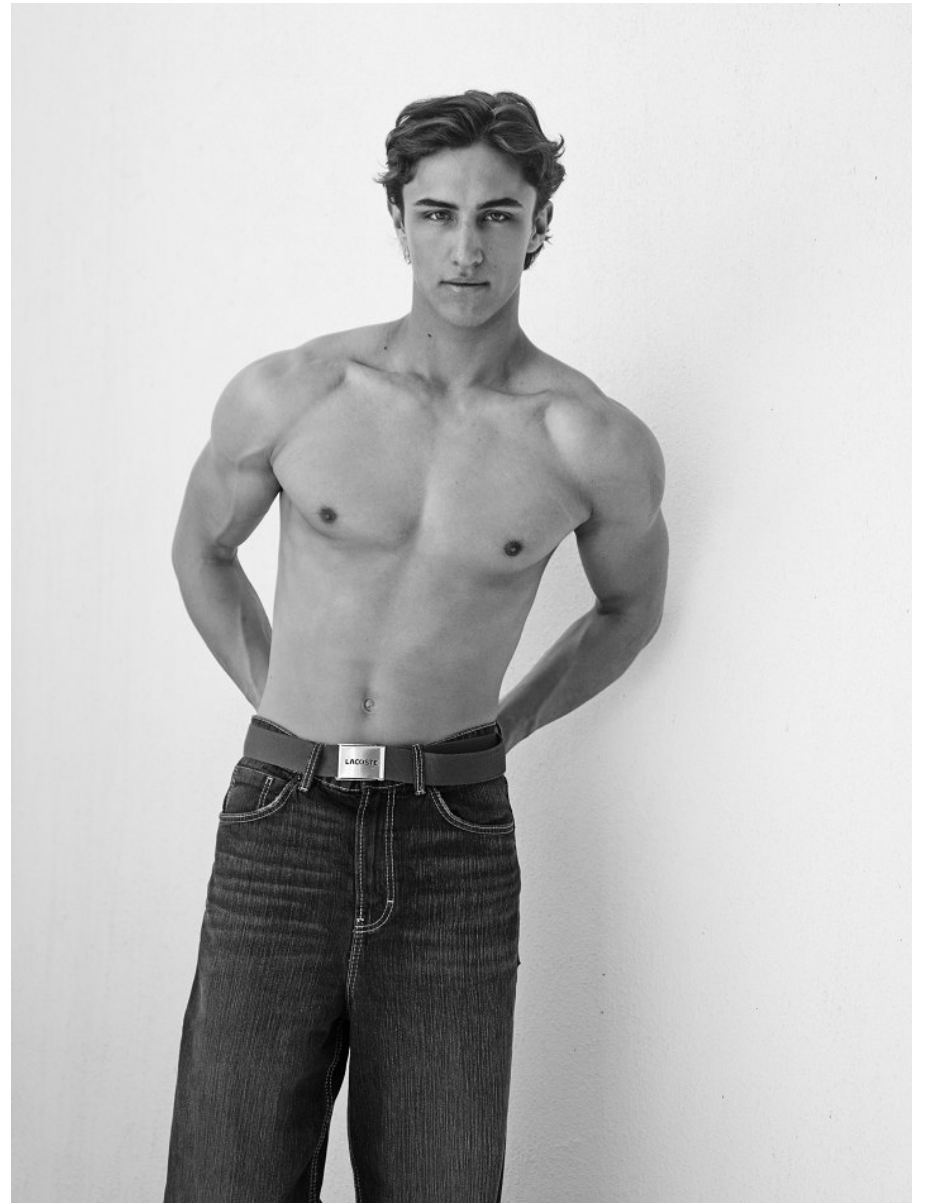

BOSS MODELS

CAPE TOWN

TOM MARINUS

Height: 184cm Chest: 101cm Waist: 79cm Suit: 40 R Shoe: 8.5 UK Hair: Dark Brown Eyes: Green