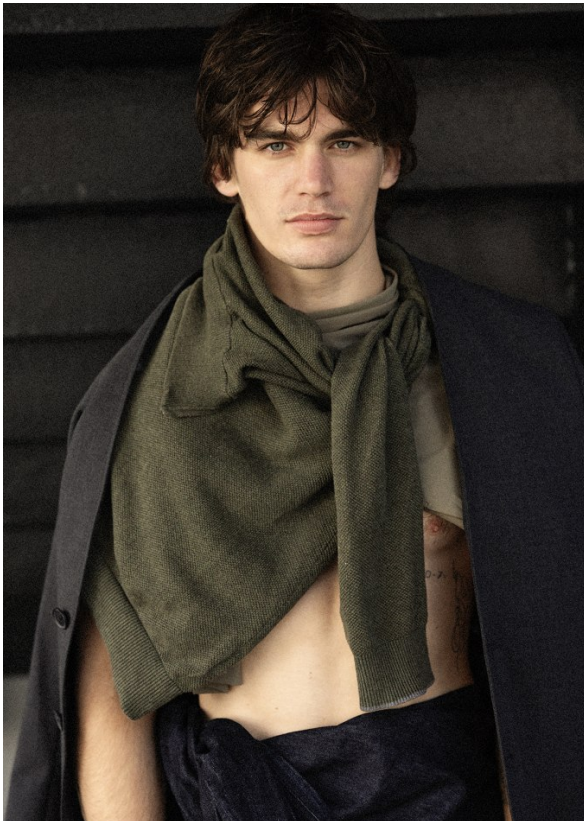

BOSS MODELS

CAPE TOWN

JAMES DU TOIT

Height: 184cm Chest: 100cm Waist: 76cm Suit: 40 R Shoe: 10 UK Hair: Brown Eyes: Green

BOSS MODELS

CAPE TOWN

JAMES DU TOIT

Height: 184cm Chest: 100cm Waist: 76cm Suit: 40 R Shoe: 10 UK Hair: Brown Eyes: Green

BOSS MODELS

CAPE TOWN

JAMES DU TOIT

Height: 184cm Chest: 100cm Waist: 76cm Suit: 40 R Shoe: 10 UK Hair: Brown Eyes: Green