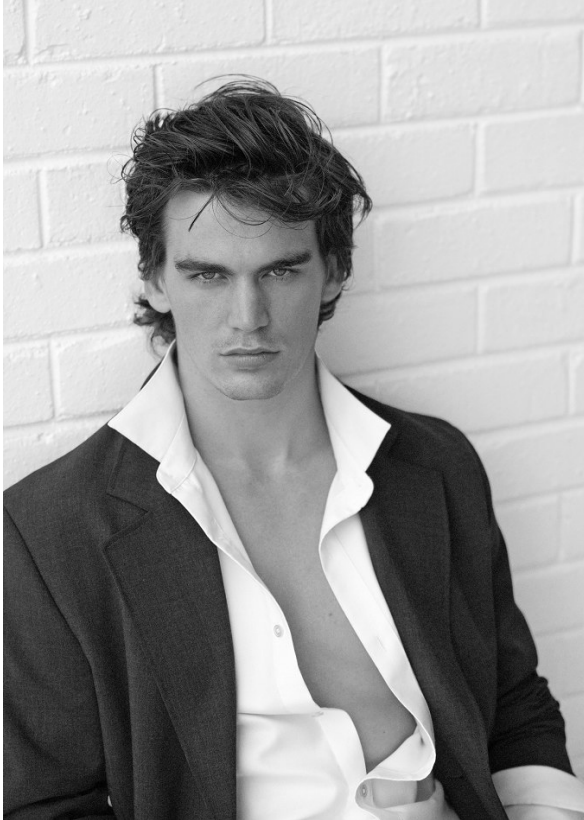

BOSS MODELS

CAPE TOWN

JAMES DU TOIT

Height: 184cm Chest: 100cm Waist: 76cm Suit: 40 R Shoe: 10 UK Hair: Brown Eyes: Green