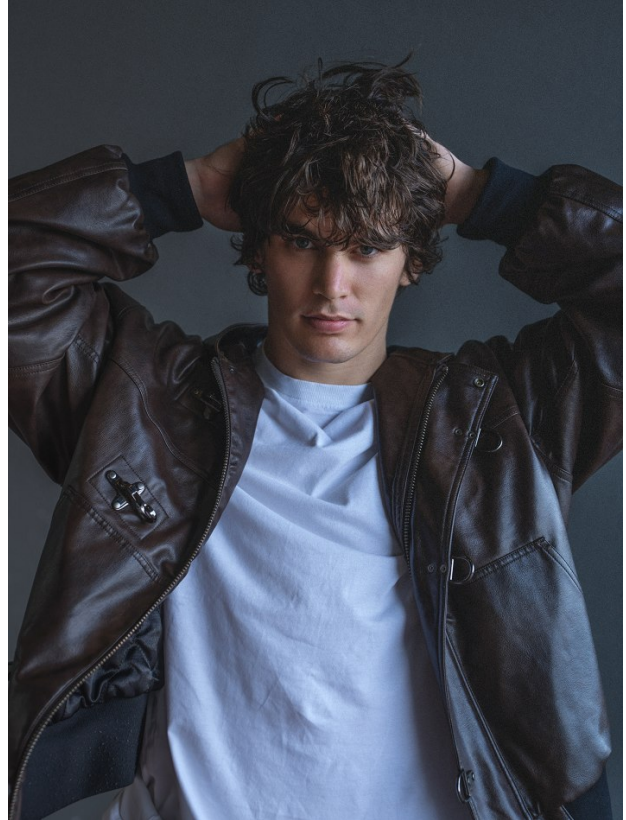

BOSS MODELS

CAPE TOWN

JAMES DU TOIT

Height: 184cm Chest: 100cm Waist: 76cm Suit: 40 R Shoe: 10 UK Hair: Brown Eyes: Green

BOSS MODELS

CAPE TOWN

JAMES DU TOIT

Height: 184cm Chest: 100cm Waist: 76cm Suit: 40 R Shoe: 10 UK Hair: Brown Eyes: Green

BOSS MODELS

CAPE TOWN

JAMES DU TOIT

Height: 184cm Chest: 100cm Waist: 76cm Suit: 40 R Shoe: 10 UK Hair: Brown Eyes: Green