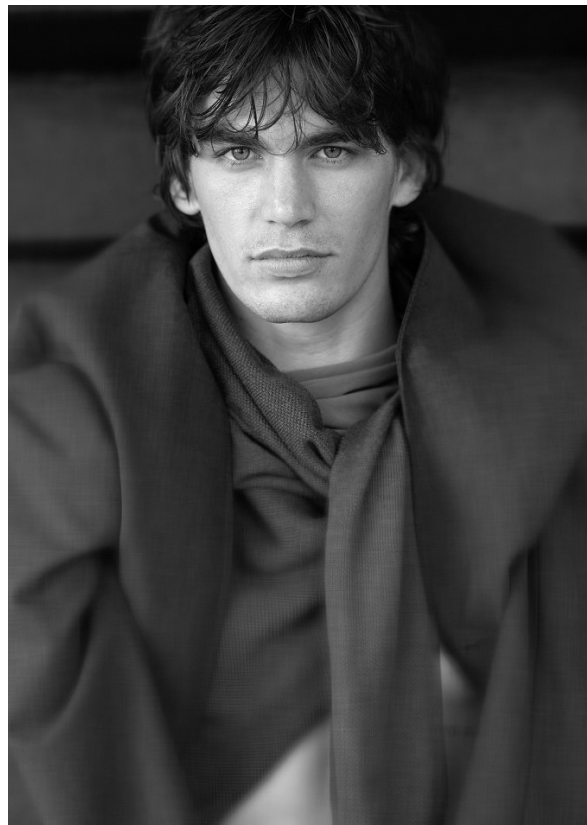

BOSS MODELS

CAPE TOWN

JAMES DU TOIT

Height: 184cm Chest: 100cm Waist: 76cm Suit: 40 R Shoe: 10 UK Hair: Brown Eyes: Green