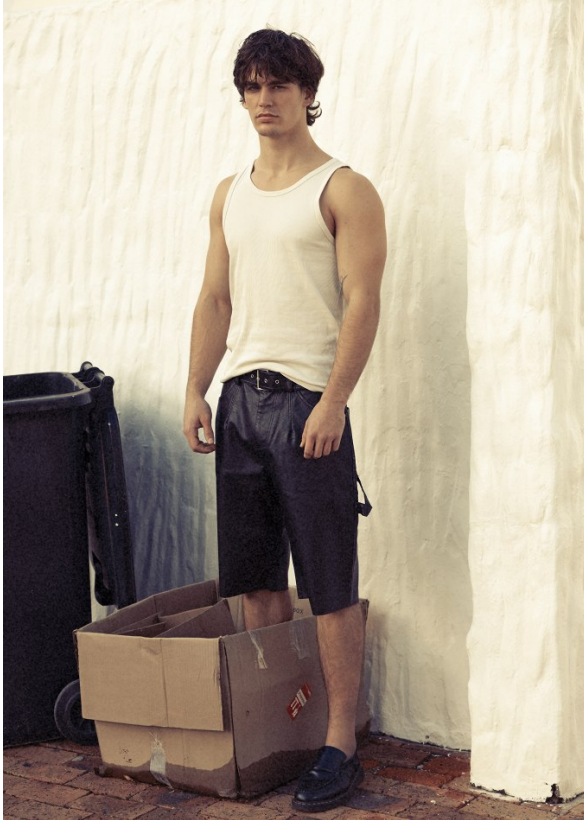

BOSS MODELS

CAPE TOWN

JAMES DU TOIT

Height: 184cm Chest: 100cm Waist: 76cm Suit: 40 R Shoe: 10 UK Hair: Brown Eyes: Green

BOSS MODELS

CAPE TOWN

JAMES DU TOIT

Height: 184cm Chest: 100cm Waist: 76cm Suit: 40 R Shoe: 10 UK Hair: Brown Eyes: Green

BOSS MODELS

CAPE TOWN

JAMES DU TOIT

Height: 184cm Chest: 100cm Waist: 76cm Suit: 40 R Shoe: 10 UK Hair: Brown Eyes: Green