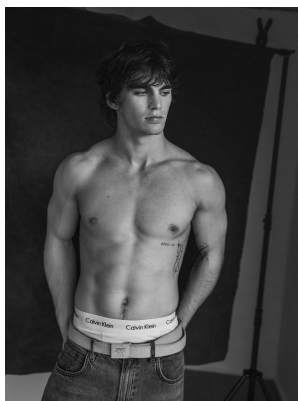

BOSS MODELS

CAPE TOWN

JAMES DU TOIT

Height: 184cm Chest: 100cm Waist: 76cm Suit: 40 R Shoe: 10 UK Hair: Brown Eyes: Green

BOSS MODELS

CAPE TOWN

JAMES DU TOIT

Height: 184cm Chest: 100cm Waist: 76cm Suit: 40 R Shoe: 10 UK Hair: Brown Eyes: Green