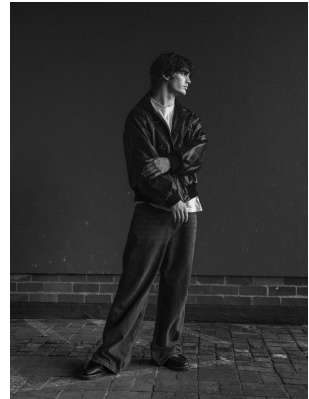

BOSS MODELS

CAPE TOWN

JAMES DU TOIT

Height: 184cm Chest: 100cm Waist: 76cm Suit: 40 R Shoe: 10 UK Hair: Brown Eyes: Green

BOSS MODELS

CAPE TOWN

JAMES DU TOIT

Height: 184cm Chest: 100cm Waist: 76cm Suit: 40 R Shoe: 10 UK Hair: Brown Eyes: Green