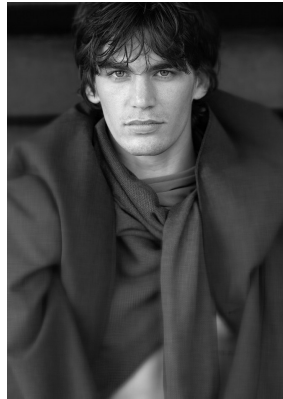

BOSS MODELS

CAPE TOWN

JAMES DU TOIT

Height: 184cm Chest: 100cm Waist: 76cm Suit: 40 R Shoe: 10 UK Hair: Brown Eyes: Green

BOSS MODELS

CAPE TOWN

JAMES DU TOIT

Height: 184cm Chest: 100cm Waist: 76cm Suit: 40 R Shoe: 10 UK Hair: Brown Eyes: Green