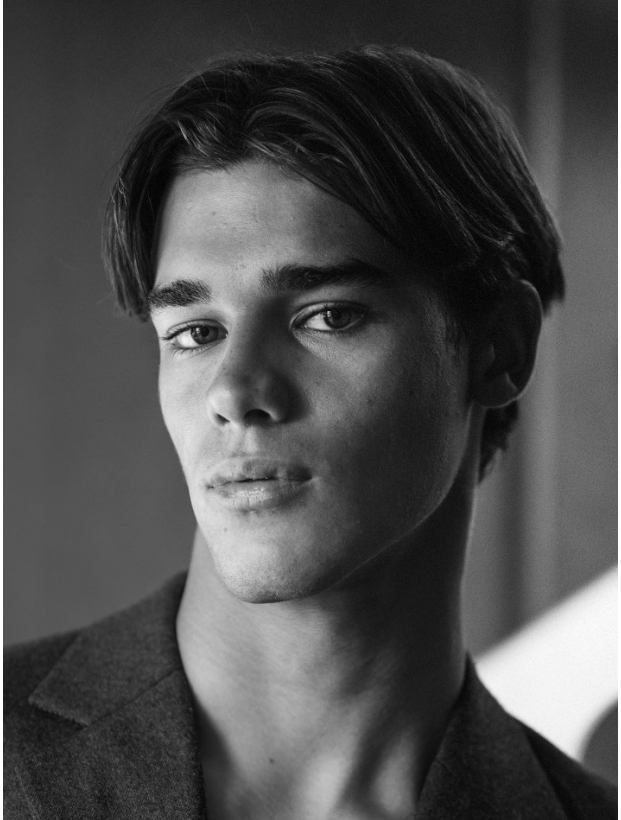

# BOSS MODELS

CAPE TOWN

# BOSS MODELS

CAPE TOWN

LUCA BINNEMAN

Height: 190cm Chest: 97cm Waist: 79cm Suit: 39.5 L Shoe: 10 UK Hair: Brown Eyes: Brown