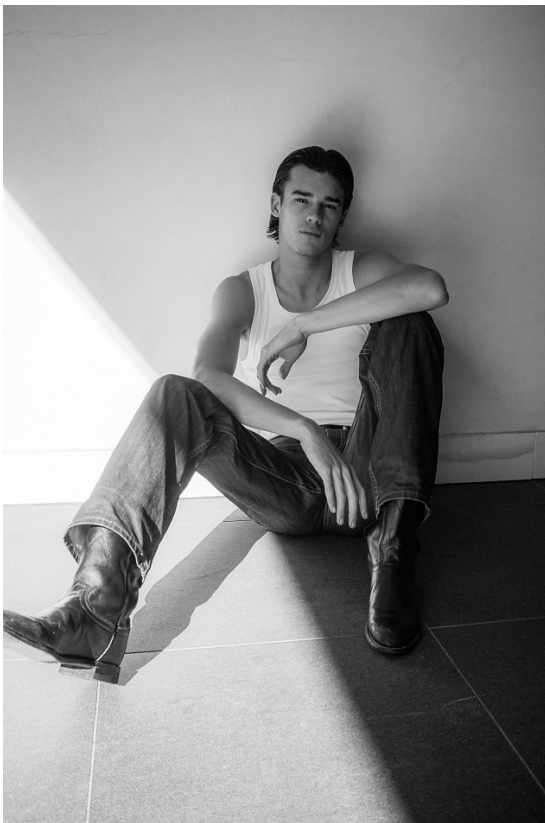

BOSS MODELS

CAPE TOWN

LUCA BINNEMAN

Height: 190cm Chest: 97cm Waist: 79cm Suit: 39.5 L Shoe: 10 UK Hair: Brown Eyes: Brown

BOSS MODELS

CAPE TOWN

LUCA BINNEMAN

Height: 190cm Chest: 97cm Waist: 79cm Suit: 39.5 L Shoe: 10 UK Hair: Brown Eyes: Brown