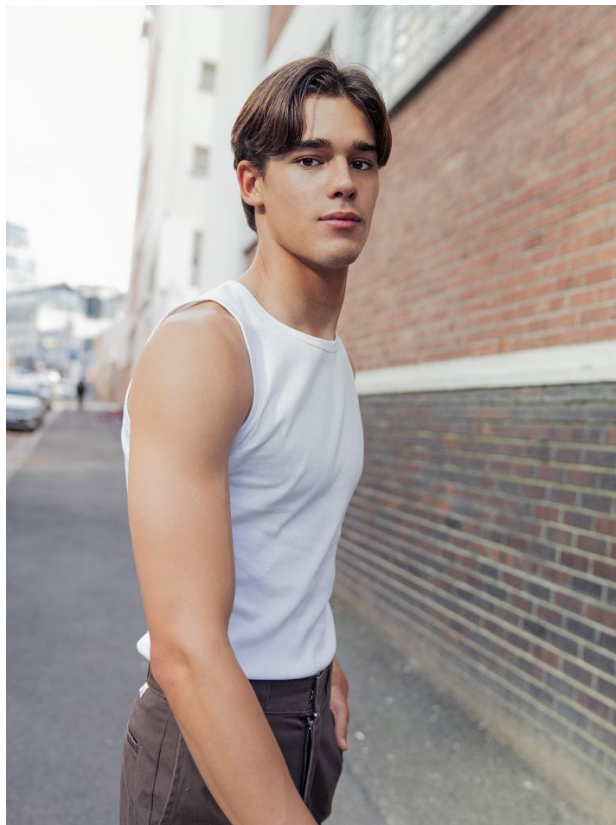

# BOSS MODELS

CAPE TOWN

## LUCA BINNEMAN

Height: 190cm Chest: 97cm Waist: 79cm Suit: 39.5 L Shoe: 10 UK Hair: Brown Eyes: Brown