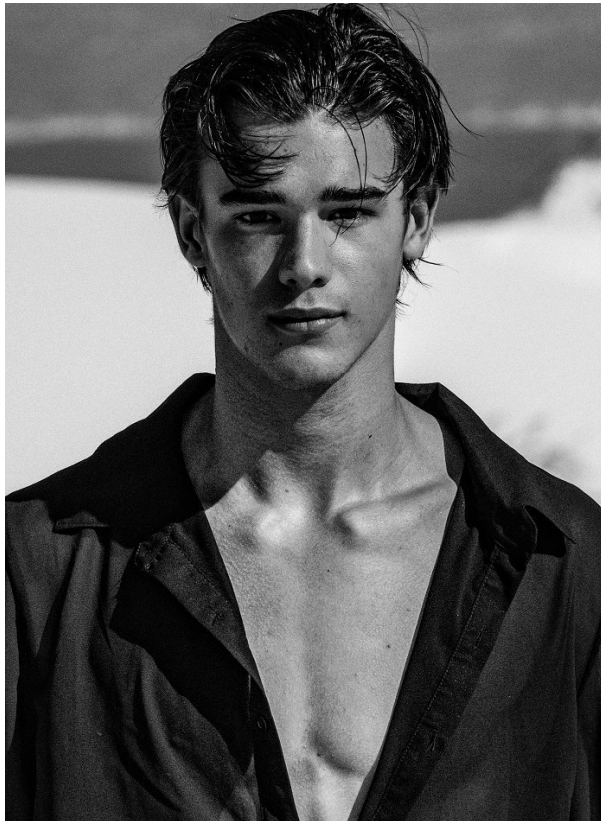

BOSS MODELS

CAPE TOWN

LUCA BINNEMAN

Height: 190cm Chest: 97cm Waist: 79cm Suit: 39.5 L Shoe: 10 UK Hair: Brown Eyes: Brown

BOSS MODELS

CAPE TOWN

LUCA BINNEMAN

Height: 190cm Chest: 97cm Waist: 79cm Suit: 39.5 L Shoe: 10 UK Hair: Brown Eyes: Brown