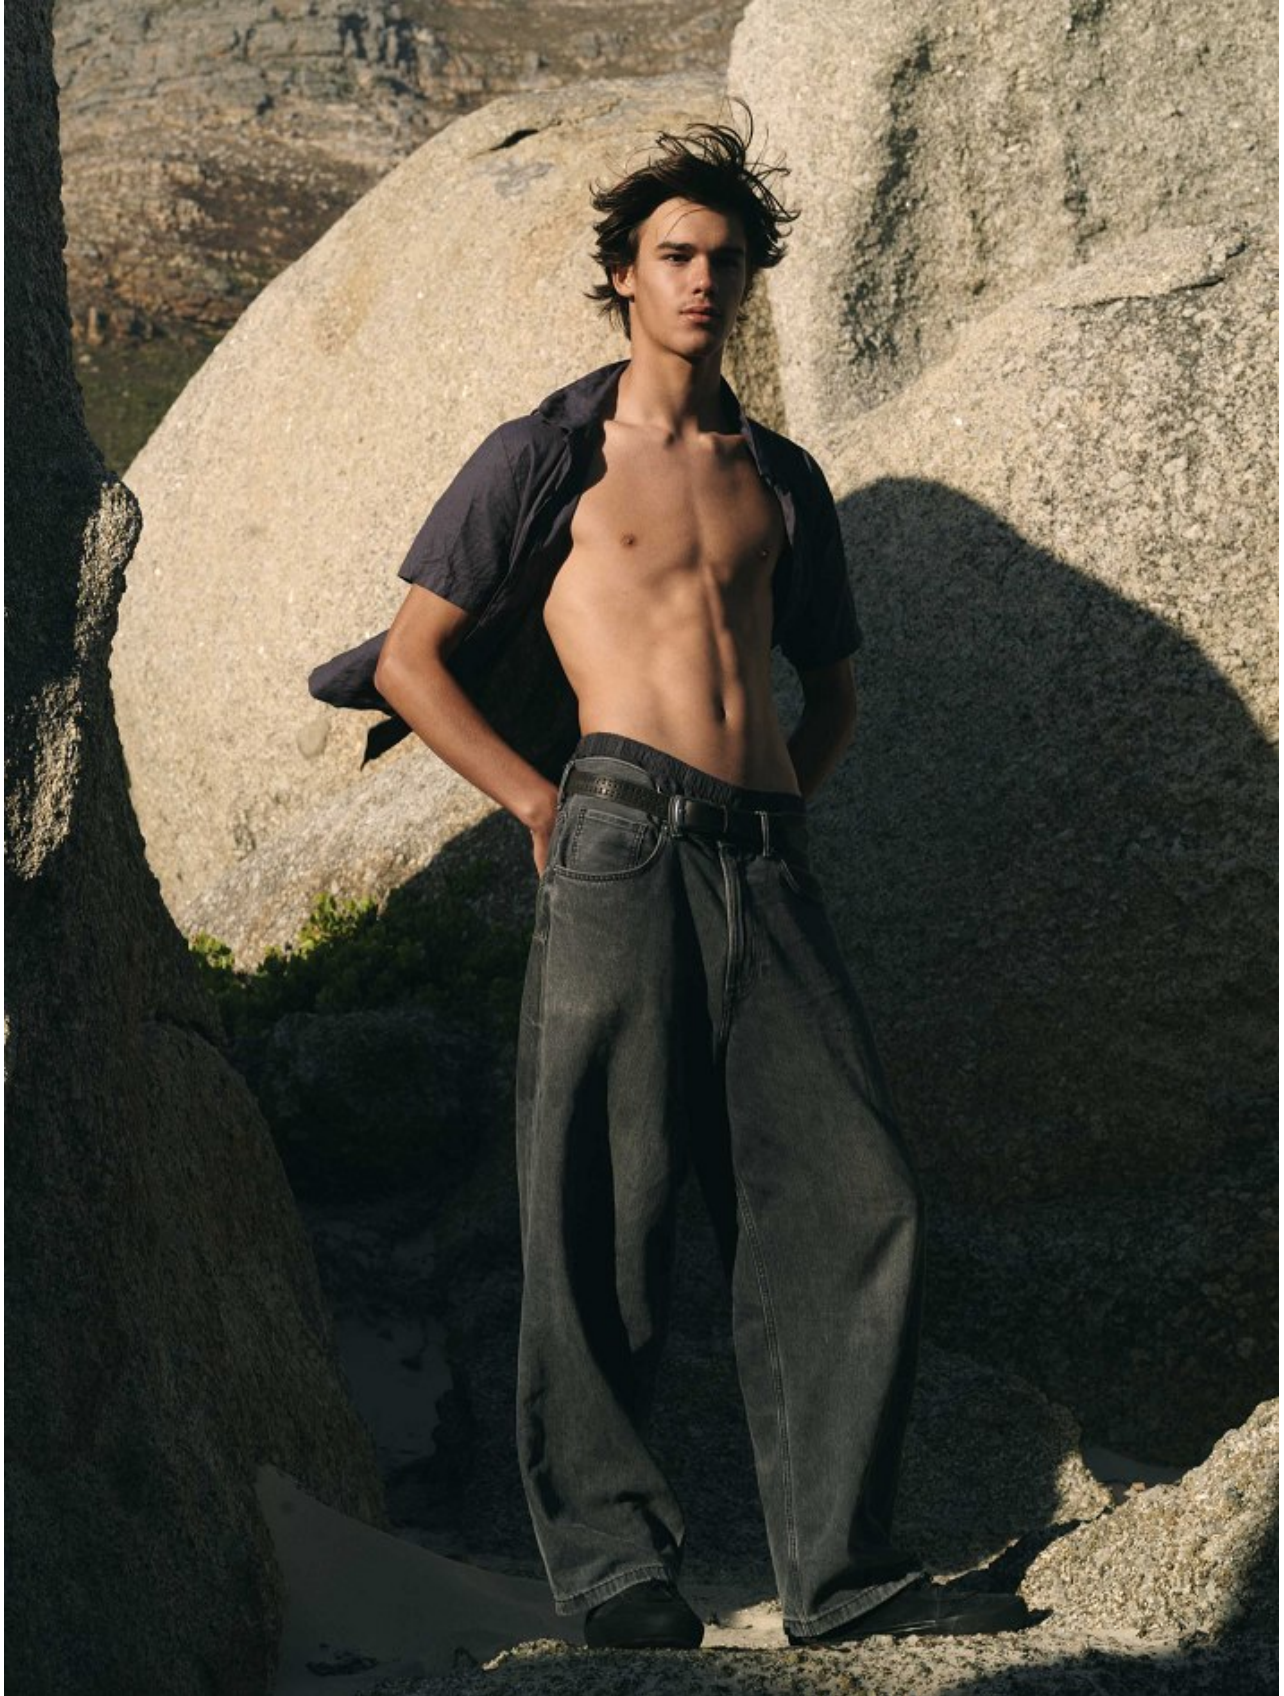

LUCA BINNEMAN

BOSS MODELS

CAPE TOWN

LUCA BINNEMAN

Height: 190cm Chest: 97cm Waist: 79cm Suit: 39.5 L Shoe: 10 UK Hair: Brown Eyes: Brown