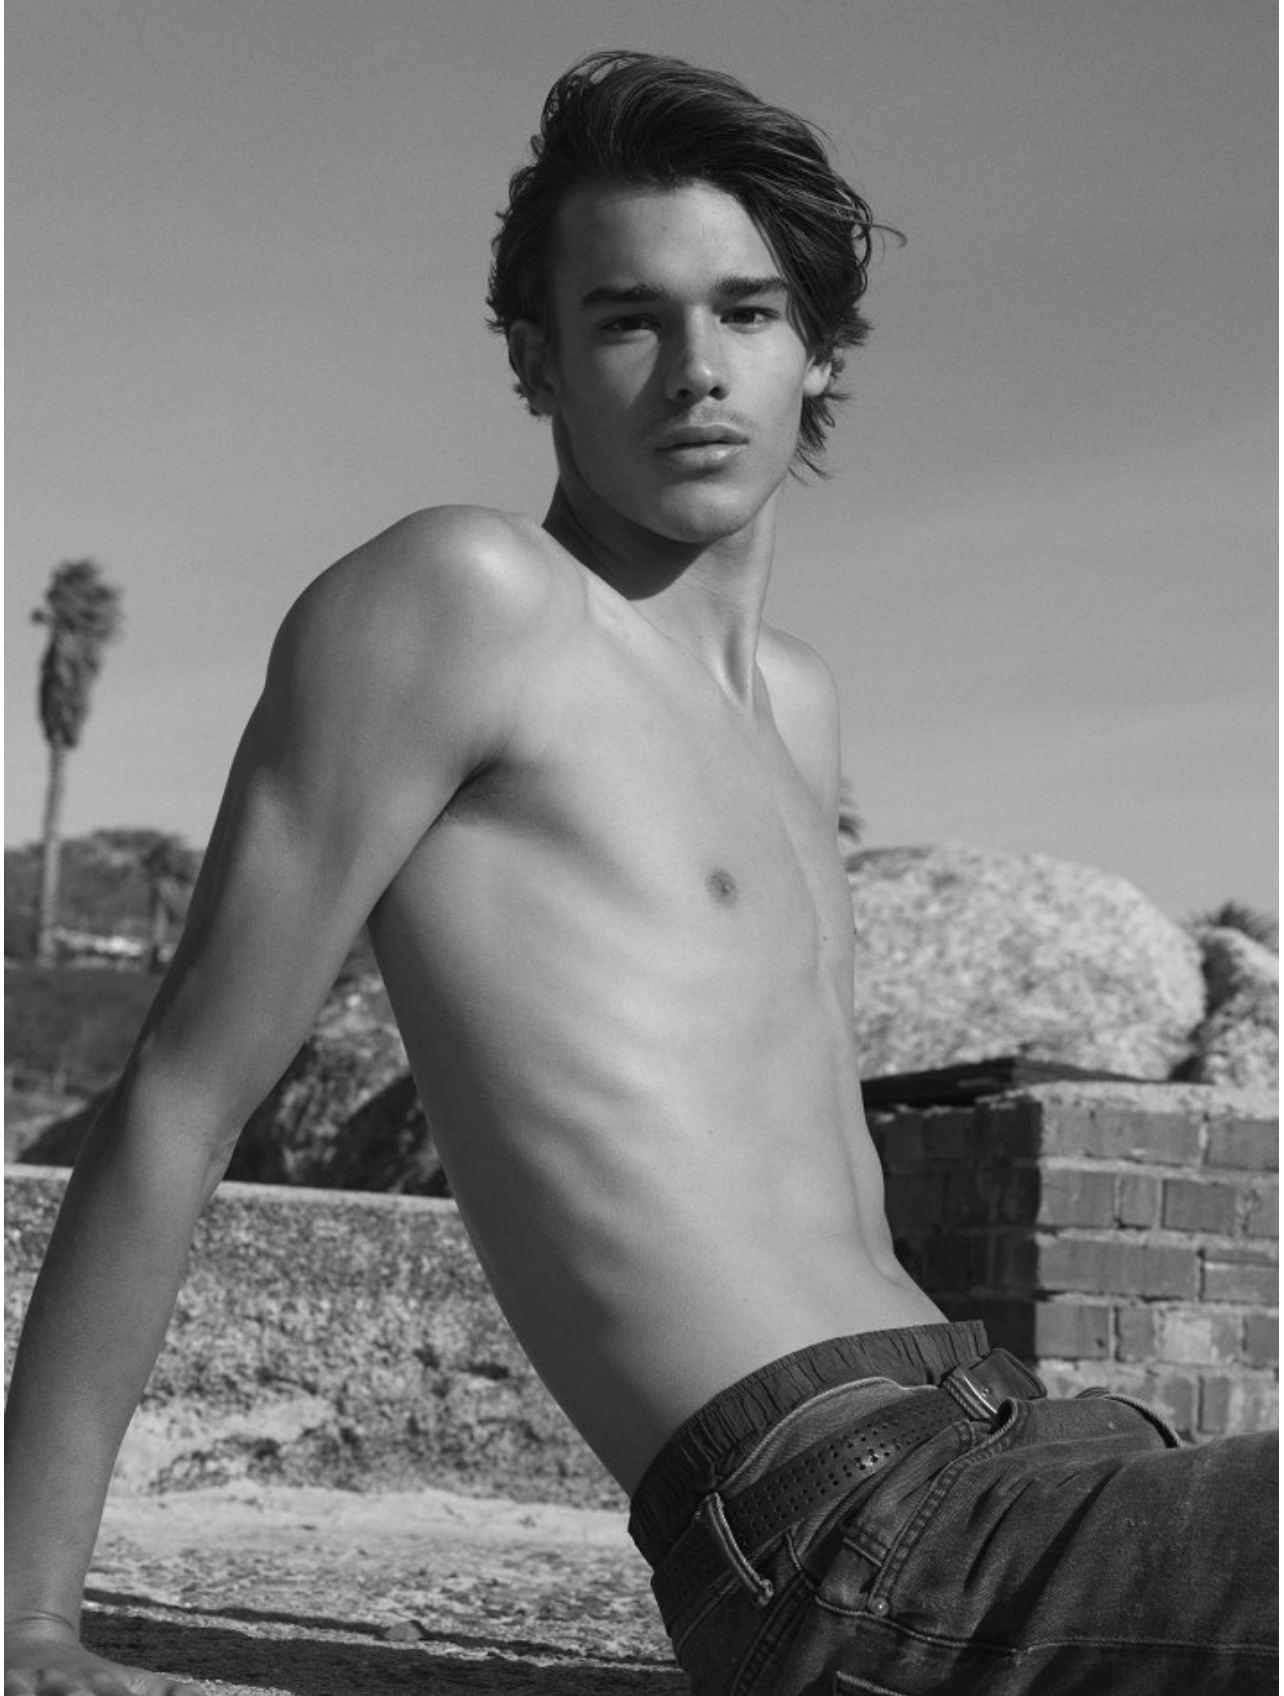

LUCA BINNEMAN

BOSS MODELS

CAPE TOWN

LUCA BINNEMAN

Height: 190cm Chest: 97cm Waist: 79cm Suit: 39.5 L Shoe: 10 UK Hair: Brown Eyes: Brown