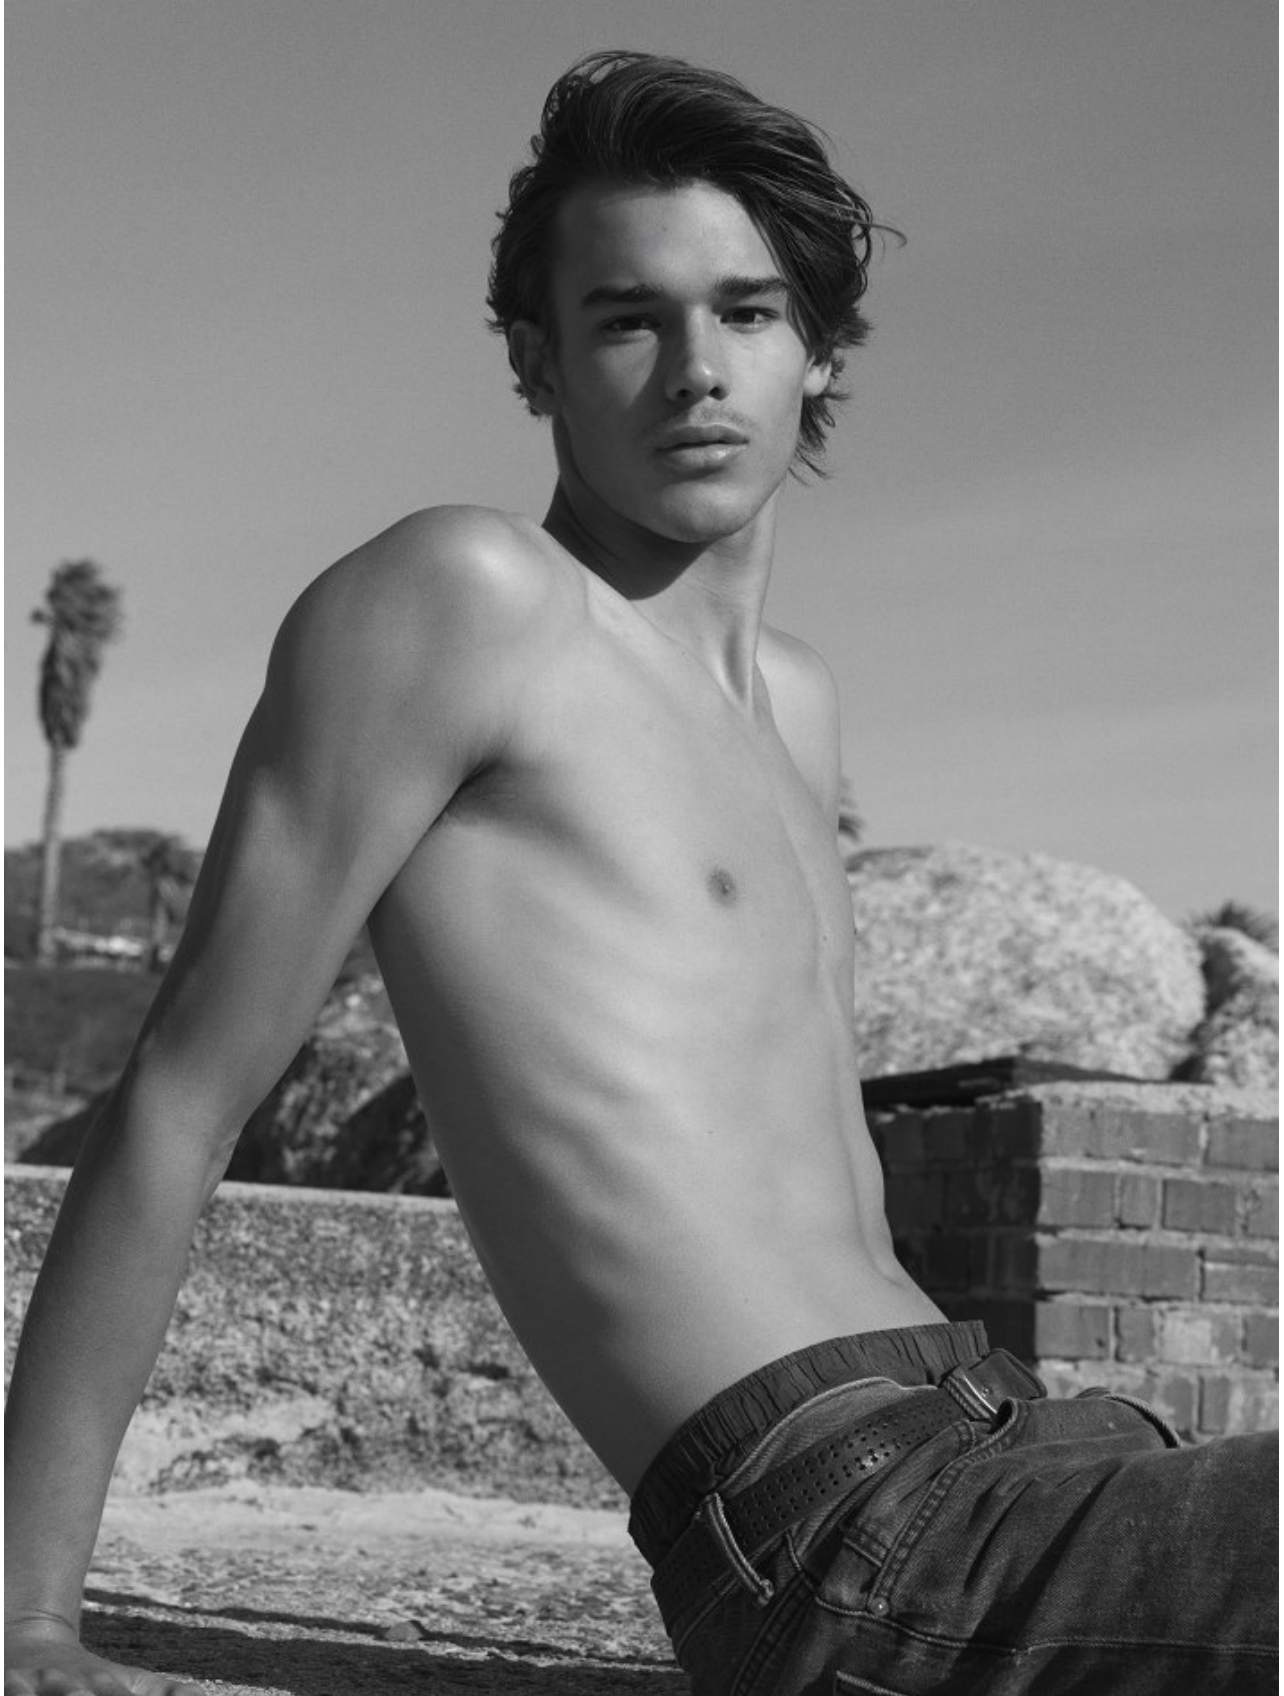

BOSS MODELS

CAPE TOWN

LUCA BINNEMAN

Height: 190cm Chest: 97cm Waist: 79cm Suit: 39.5 L Shoe: 10 UK Hair: Brown Eyes: Brown

BOSS MODELS

CAPE TOWN

LUCA BINNEMAN

Height: 190cm Chest: 97cm Waist: 79cm Suit: 39.5 L Shoe: 10 UK Hair: Brown Eyes: Brown