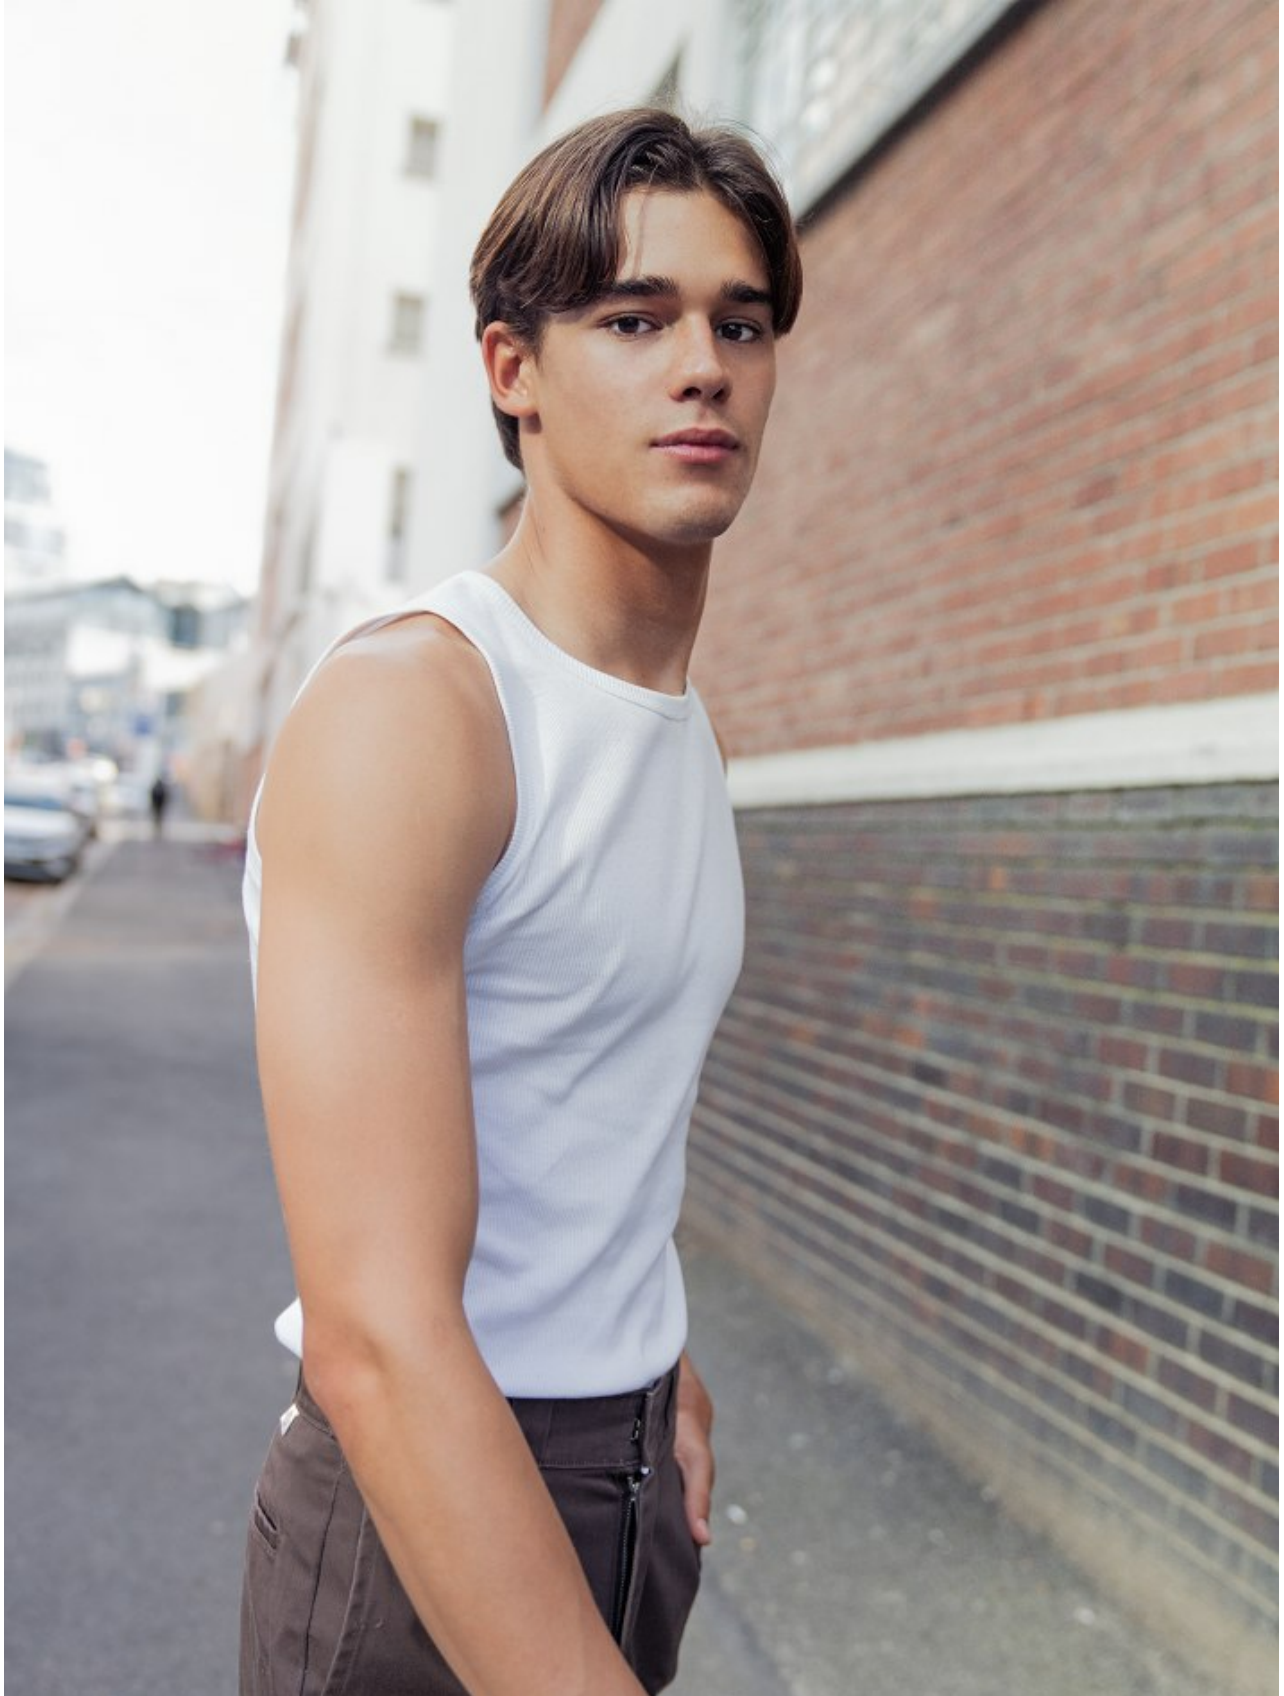

LUCA BINNEMAN

BOSS MODELS

CAPE TOWN

LUCA BINNEMAN

Height: 190cm Chest: 97cm Waist: 79cm Suit: 39.5 L Shoe: 10 UK Hair: Brown Eyes: Brown