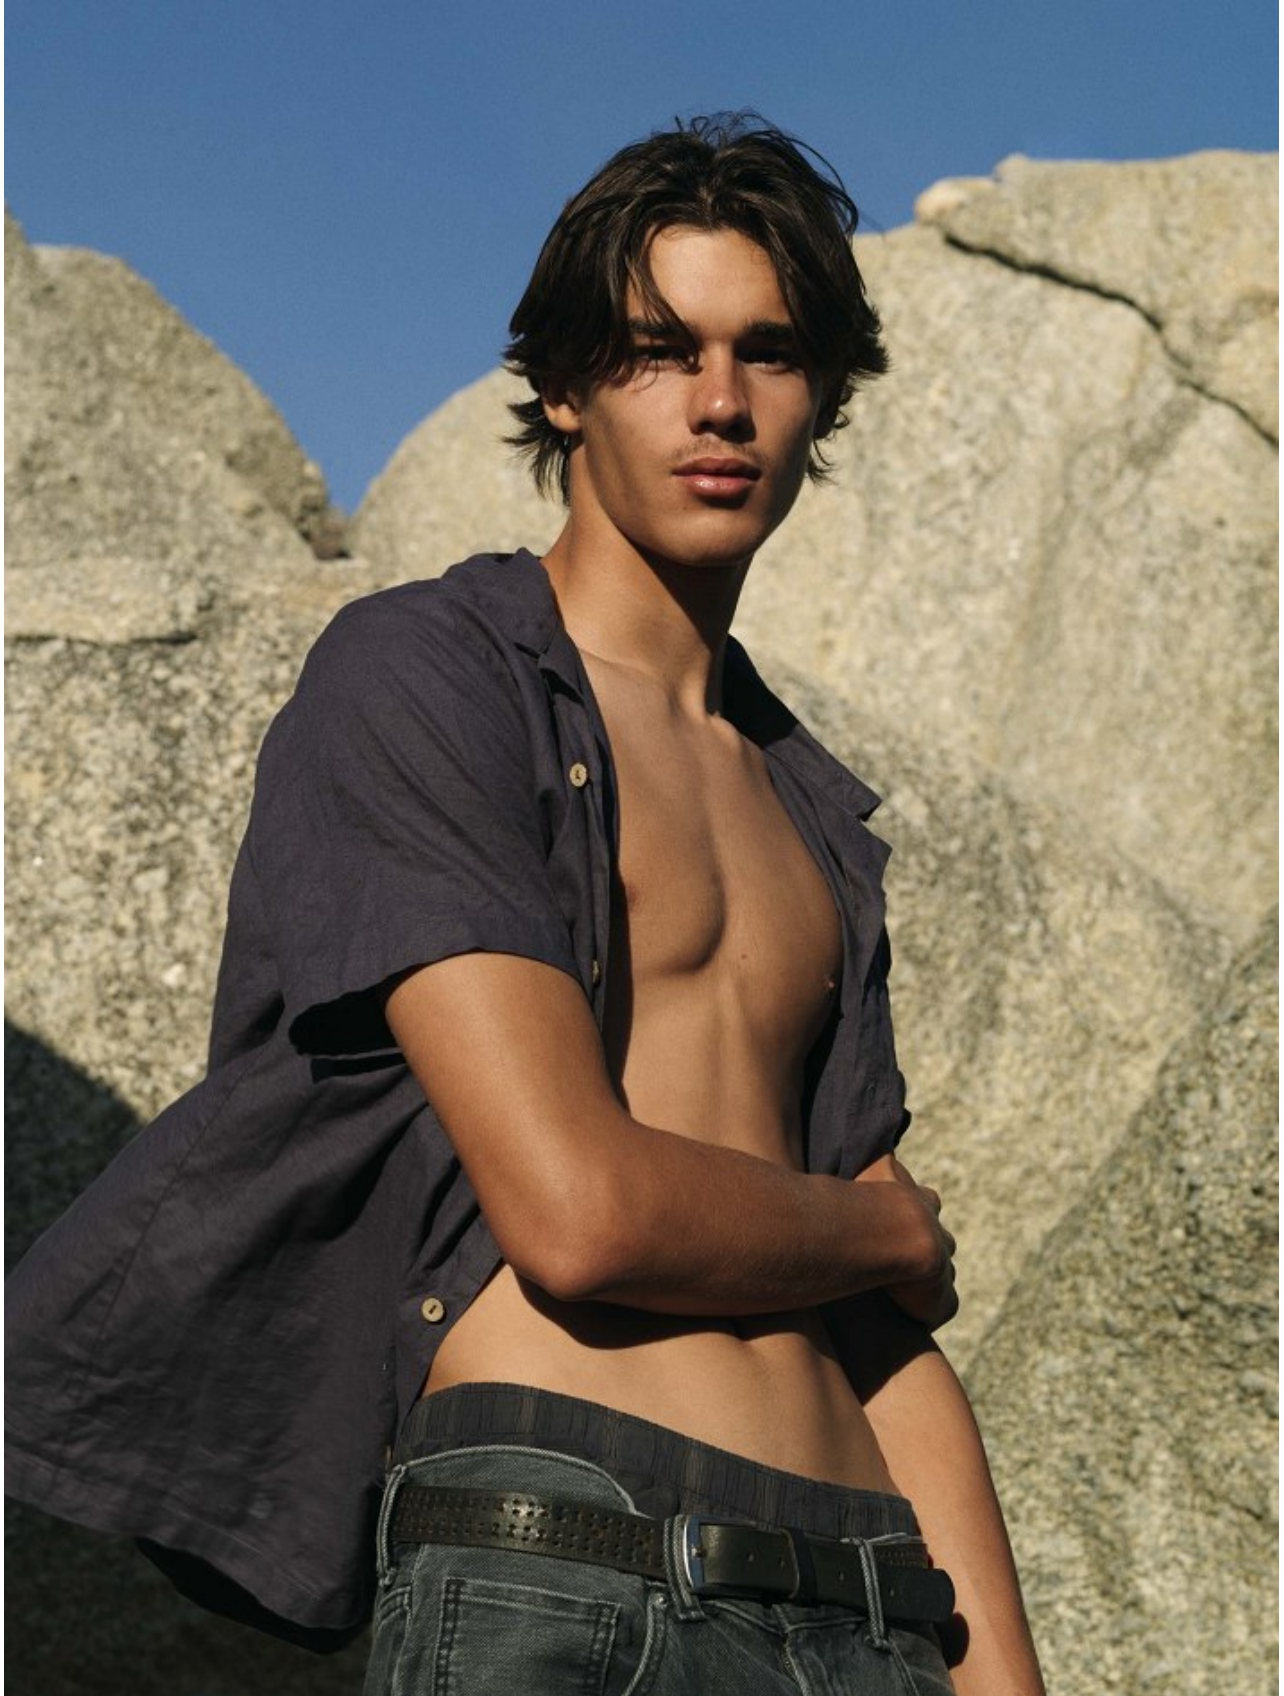

LUCA BINNEMAN

BOSS MODELS

CAPE TOWN

LUCA BINNEMAN

Height: 190cm Chest: 97cm Waist: 79cm Suit: 39.5 L Shoe: 10 UK Hair: Brown Eyes: Brown