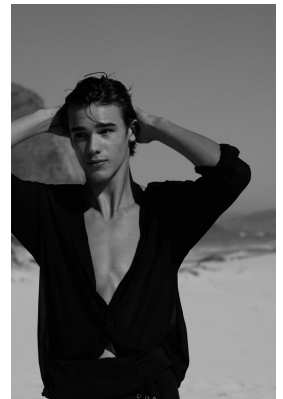

BOSS MODELS

CAPE TOWN

LUCA BINNEMAN

Height: 190cm Chest: 97cm Waist: 79cm Suit: 39.5 L Shoe: 10 UK Hair: Brown Eyes: Brown

BOSS MODELS

CAPE TOWN

LUCA BINNEMAN

Height: 190cm Chest: 97cm Waist: 79cm Suit: 39.5 L Shoe: 10 UK Hair: Brown Eyes: Brown