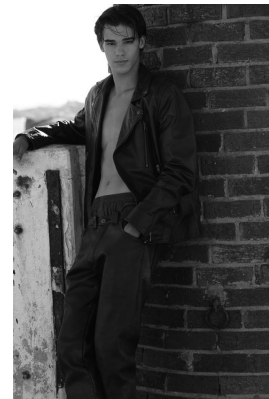

# BOSS MODELS

CAPE TOWN

## LUCA BINNEMAN

Height: 190cm Chest: 97cm Waist: 79cm Suit: 39.5 L Shoe: 10 UK Hair: Brown Eyes: Brown