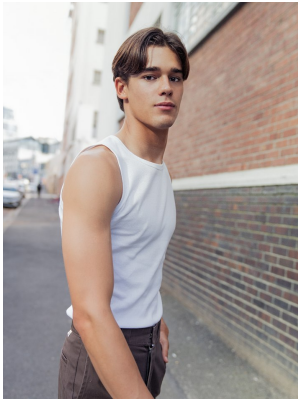

BOSS MODELS

CAPE TOWN

LUCA BINNEMAN

Height: 190cm Chest: 97cm Waist: 79cm Suit: 39.5 L Shoe: 10 UK Hair: Brown Eyes: Brown

BOSS MODELS

CAPE TOWN

LUCA BINNEMAN

Height: 190cm Chest: 97cm Waist: 79cm Suit: 39.5 L Shoe: 10 UK Hair: Brown Eyes: Brown