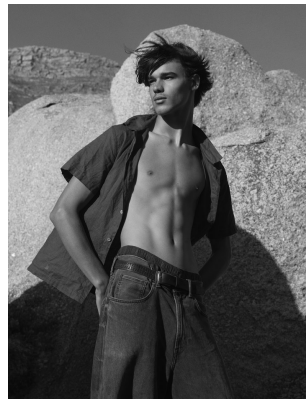

# BOSS MODELS

CAPE TOWN

## LUCA BINNEMAN

Height: 190cm Chest: 97cm Waist: 79cm Suit: 39.5 L Shoe: 10 UK Hair: Brown Eyes: Brown