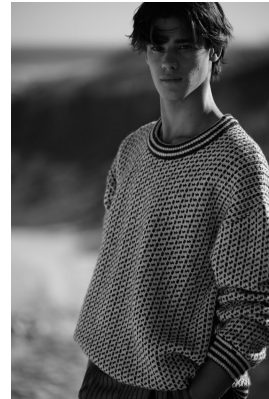

BOSS MODELS

CAPE TOWN

LUCA BINNEMAN

Height: 190cm Chest: 97cm Waist: 79cm Suit: 39.5 L Shoe: 10 UK Hair: Brown Eyes: Brown

BOSS MODELS

CAPE TOWN

LUCA BINNEMAN

Height: 190cm Chest: 97cm Waist: 79cm Suit: 39.5 L Shoe: 10 UK Hair: Brown Eyes: Brown