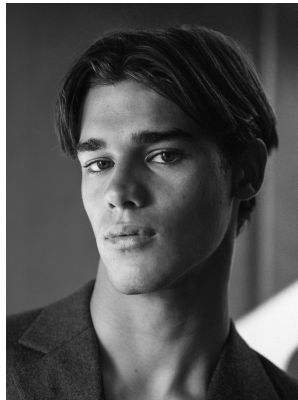

BOSS MODELS

CAPE TOWN

LUCA BINNEMAN

Height: 190cm Chest: 97cm Waist: 79cm Suit: 39.5 L Shoe: 10 UK Hair: Brown Eyes: Brown

BOSS MODELS

CAPE TOWN

LUCA BINNEMAN

Height: 190cm Chest: 97cm Waist: 79cm Suit: 39.5 L Shoe: 10 UK Hair: Brown Eyes: Brown