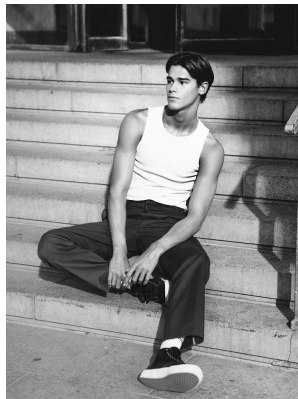

BOSS MODELS

CAPE TOWN

LUCA BINNEMAN

Height: 190cm Chest: 97cm Waist: 79cm Suit: 39.5 L Shoe: 10 UK Hair: Brown Eyes: Brown

BOSS MODELS

CAPE TOWN

LUCA BINNEMAN

Height: 190cm Chest: 97cm Waist: 79cm Suit: 39.5 L Shoe: 10 UK Hair: Brown Eyes: Brown