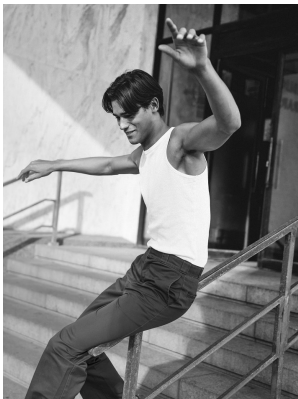

BOSS MODELS

CAPE TOWN

LUCA BINNEMAN

Height: 190cm Chest: 97cm Waist: 79cm Suit: 39.5 L Shoe: 10 UK Hair: Brown Eyes: Brown

BOSS MODELS

CAPE TOWN

LUCA BINNEMAN

Height: 190cm Chest: 97cm Waist: 79cm Suit: 39.5 L Shoe: 10 UK Hair: Brown Eyes: Brown