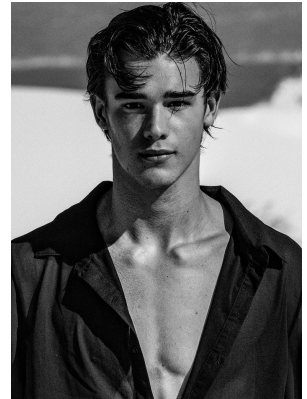

# BOSS MODELS

CAPE TOWN

## LUCA BINNEMAN

Height: 190cm Chest: 97cm Waist: 79cm Suit: 39.5 L Shoe: 10 UK Hair: Brown Eyes: Brown