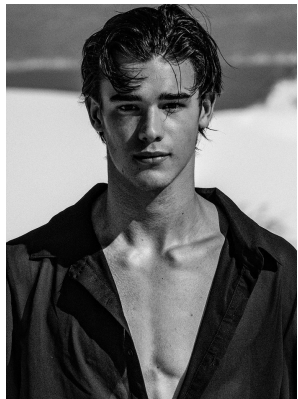

BOSS MODELS

CAPE TOWN

LUCA BINNEMAN

Height: 190cm Chest: 97cm Waist: 79cm Suit: 39.5 L Shoe: 10 UK Hair: Brown Eyes: Brown

BOSS MODELS

CAPE TOWN

LUCA BINNEMAN

Height: 190cm Chest: 97cm Waist: 79cm Suit: 39.5 L Shoe: 10 UK Hair: Brown Eyes: Brown