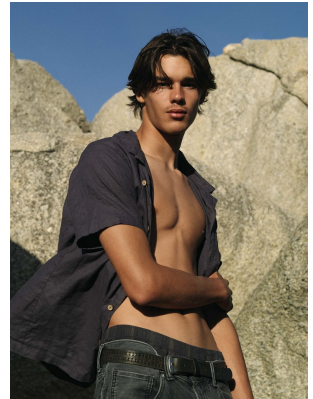

BOSS MODELS

CAPE TOWN

LUCA BINNEMAN

Height: 190cm Chest: 97cm Waist: 79cm Suit: 39.5 L Shoe: 10 UK Hair: Brown Eyes: Brown

BOSS MODELS

CAPE TOWN

LUCA BINNEMAN

Height: 190cm Chest: 97cm Waist: 79cm Suit: 39.5 L Shoe: 10 UK Hair: Brown Eyes: Brown