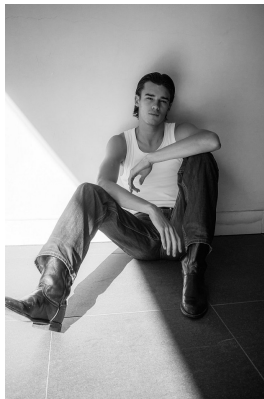

BOSS MODELS

CAPE TOWN

LUCA BINNEMAN

Height: 190cm Chest: 97cm Waist: 79cm Suit: 39.5 L Shoe: 10 UK Hair: Brown Eyes: Brown

BOSS MODELS

CAPE TOWN

LUCA BINNEMAN

Height: 190cm Chest: 97cm Waist: 79cm Suit: 39.5 L Shoe: 10 UK Hair: Brown Eyes: Brown