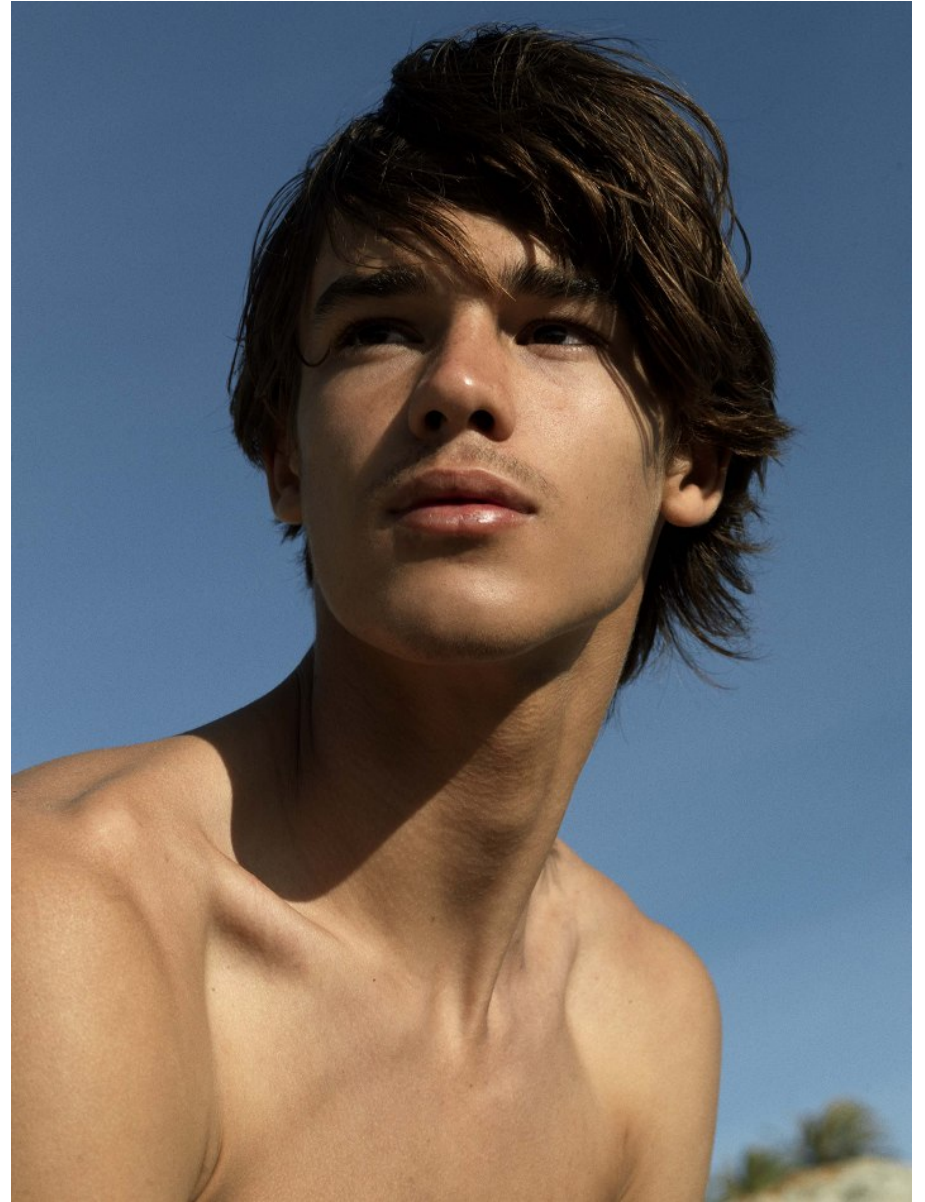

BOSS MODELS

CAPE TOWN

LUCA BINNEMAN

Height: 190cm Chest: 97cm Waist: 79cm Suit: 39.5 L Shoe: 10 UK Hair: Brown Eyes: Brown