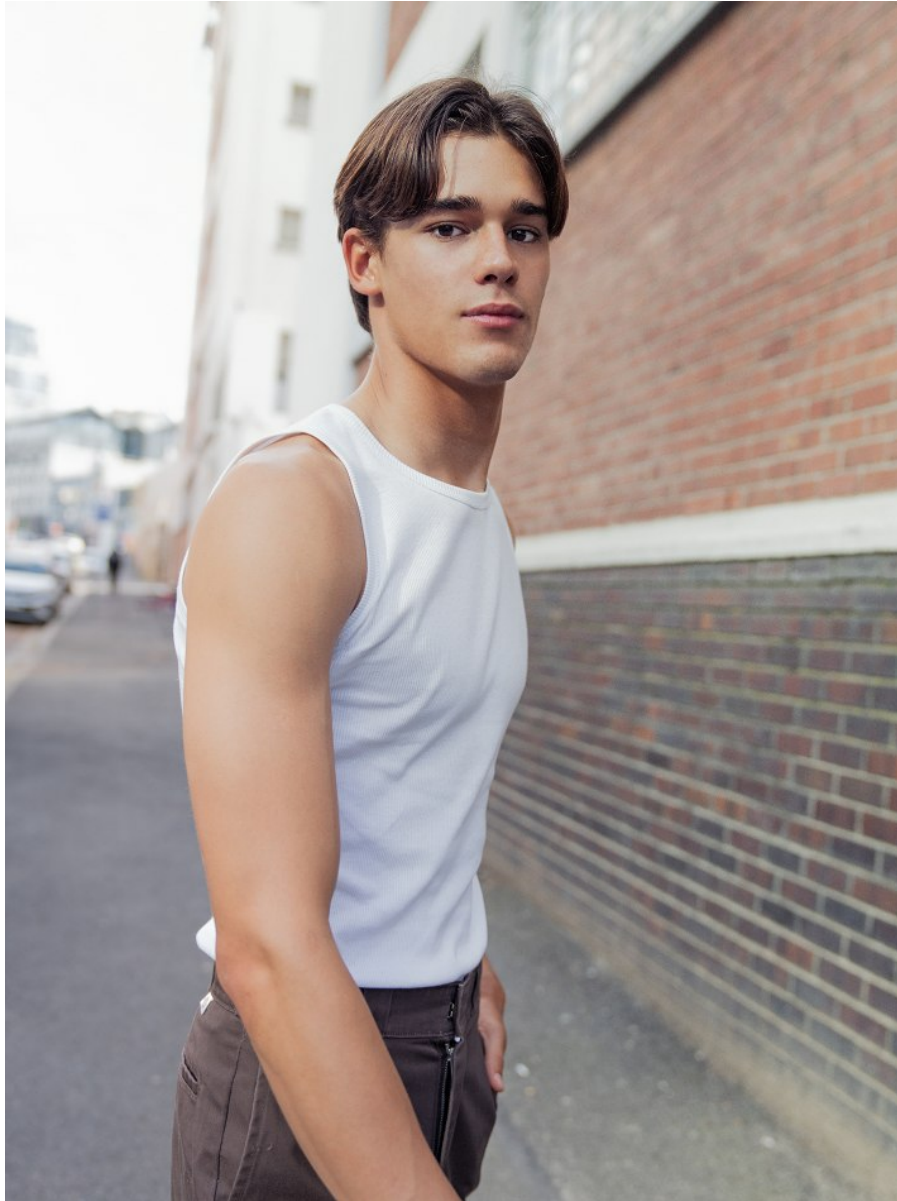

BOSS MODELS

CAPE TOWN

LUCA BINNEMAN

Height: 190cm Chest: 97cm Waist: 79cm Suit: 39.5 L Shoe: 10 UK Hair: Brown Eyes: Brown

BOSS MODELS

CAPE TOWN

LUCA BINNEMAN

Height: 190cm Chest: 97cm Waist: 79cm Suit: 39.5 L Shoe: 10 UK Hair: Brown Eyes: Brown