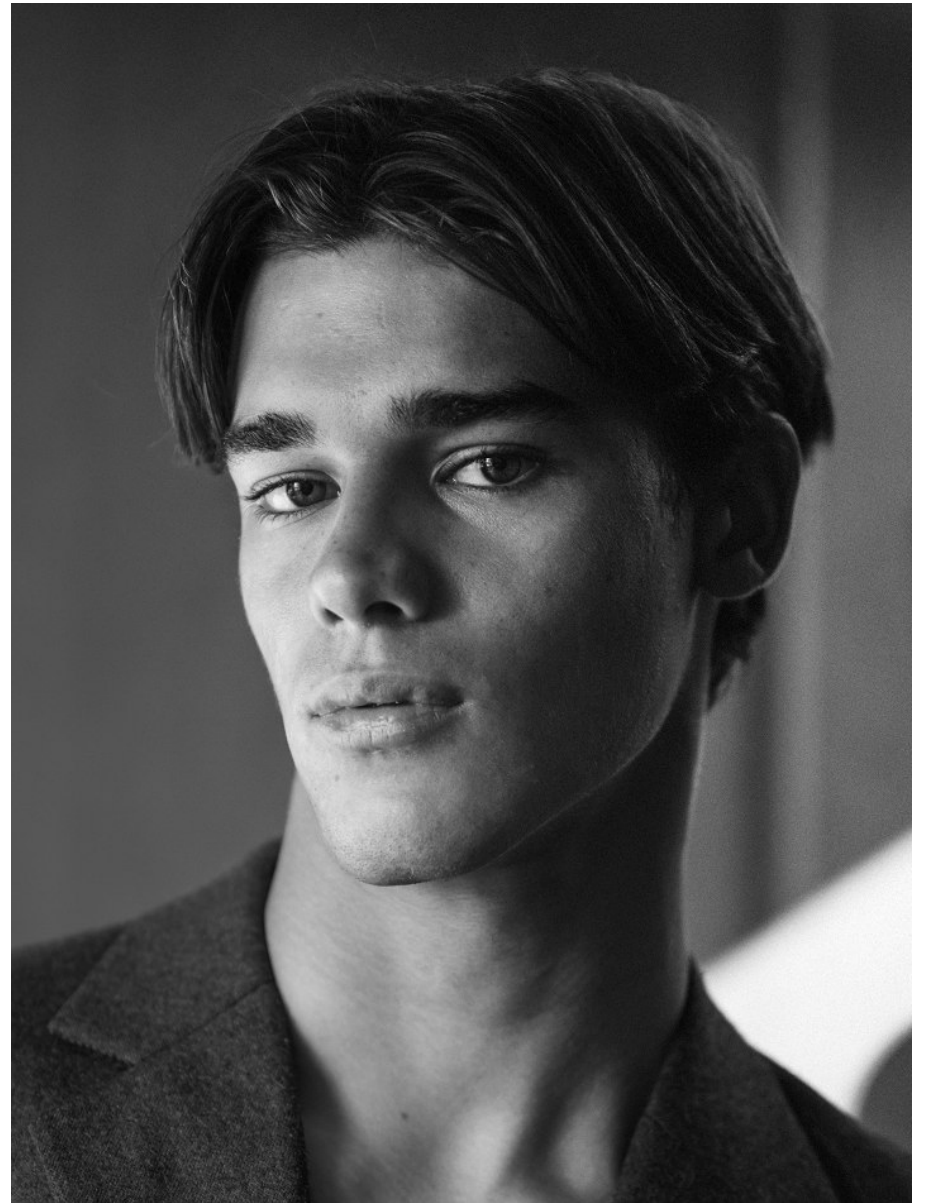

BOSS MODELS

CAPE TOWN

LUCA BINNEMAN

Height: 190cm Chest: 97cm Waist: 79cm Suit: 39.5 L Shoe: 10 UK Hair: Brown Eyes: Brown