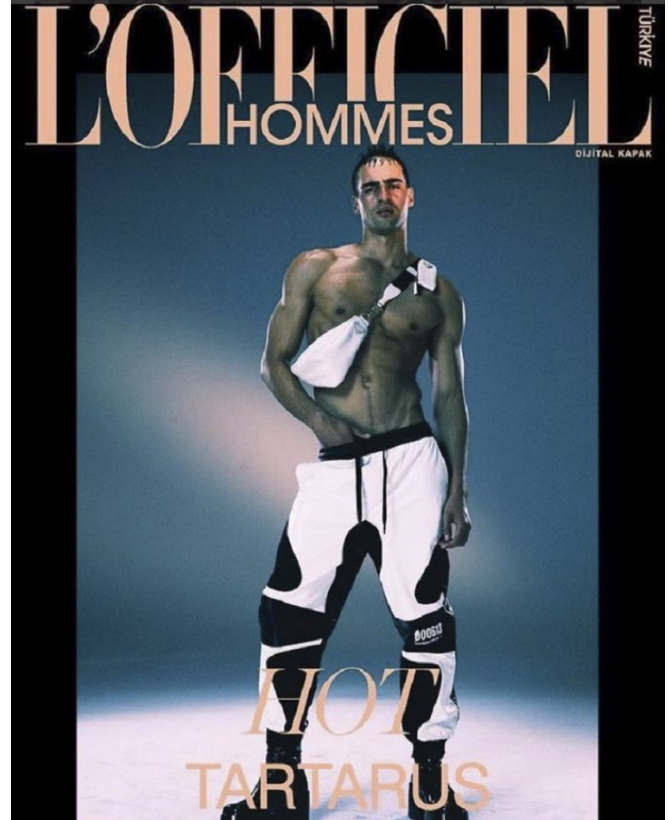

BOSS MODELS

CAPE TOWN

OLIVER JACOBS

Height: 188cm Chest: 96cm Waist: 72cm Suit: 38 L Shoe: 10.5 UK Hair: Dark Brown Eyes: Brown