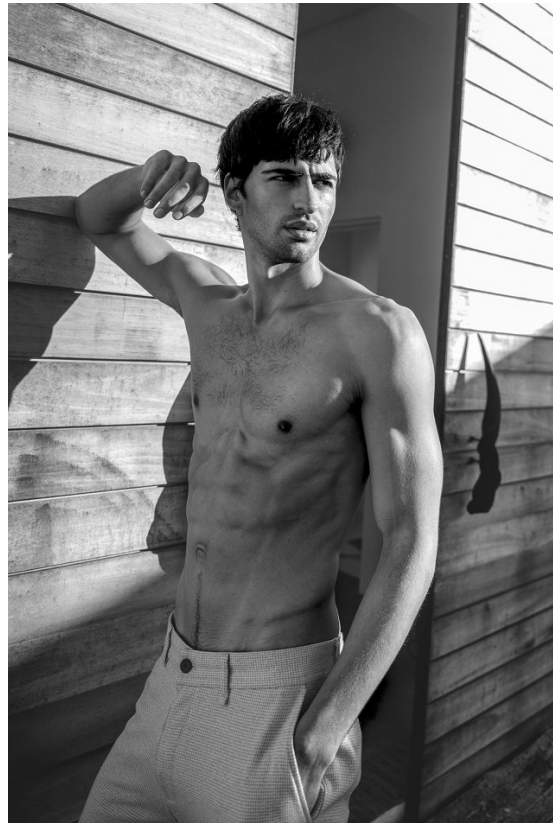

# BOSS MODELS

CAPE TOWN

OLIVER JACOBS

Height: 188cm Chest: 96cm Waist: 72cm Suit: 38 L Shoe: 10.5 UK Hair: Dark Brown Eyes: Brown

# BOSS MODELS

CAPE TOWN