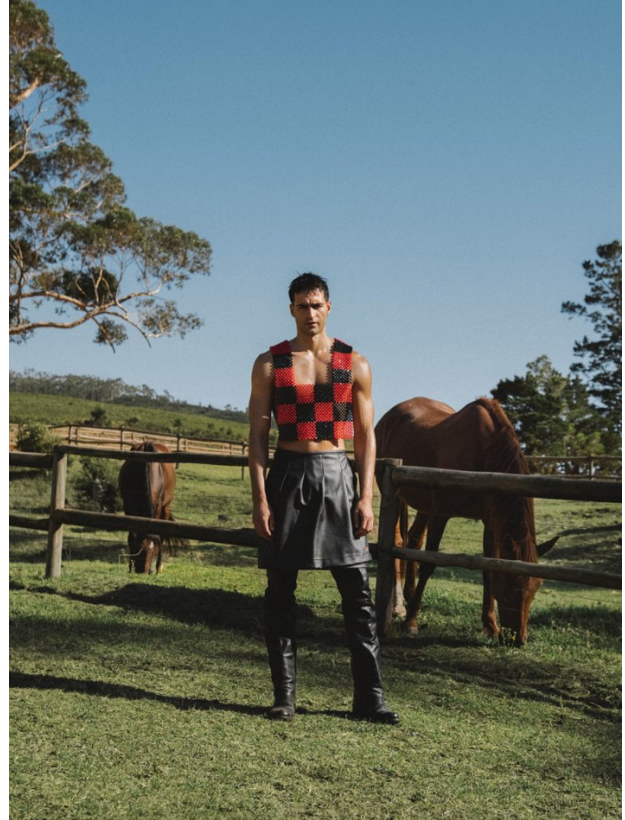

BOSS MODELS

CAPE TOWN

OLIVER JACOBS

Height: 188cm Chest: 96cm Waist: 72cm Suit: 38 L Shoe: 10.5 UK Hair: Dark Brown Eyes: Brown