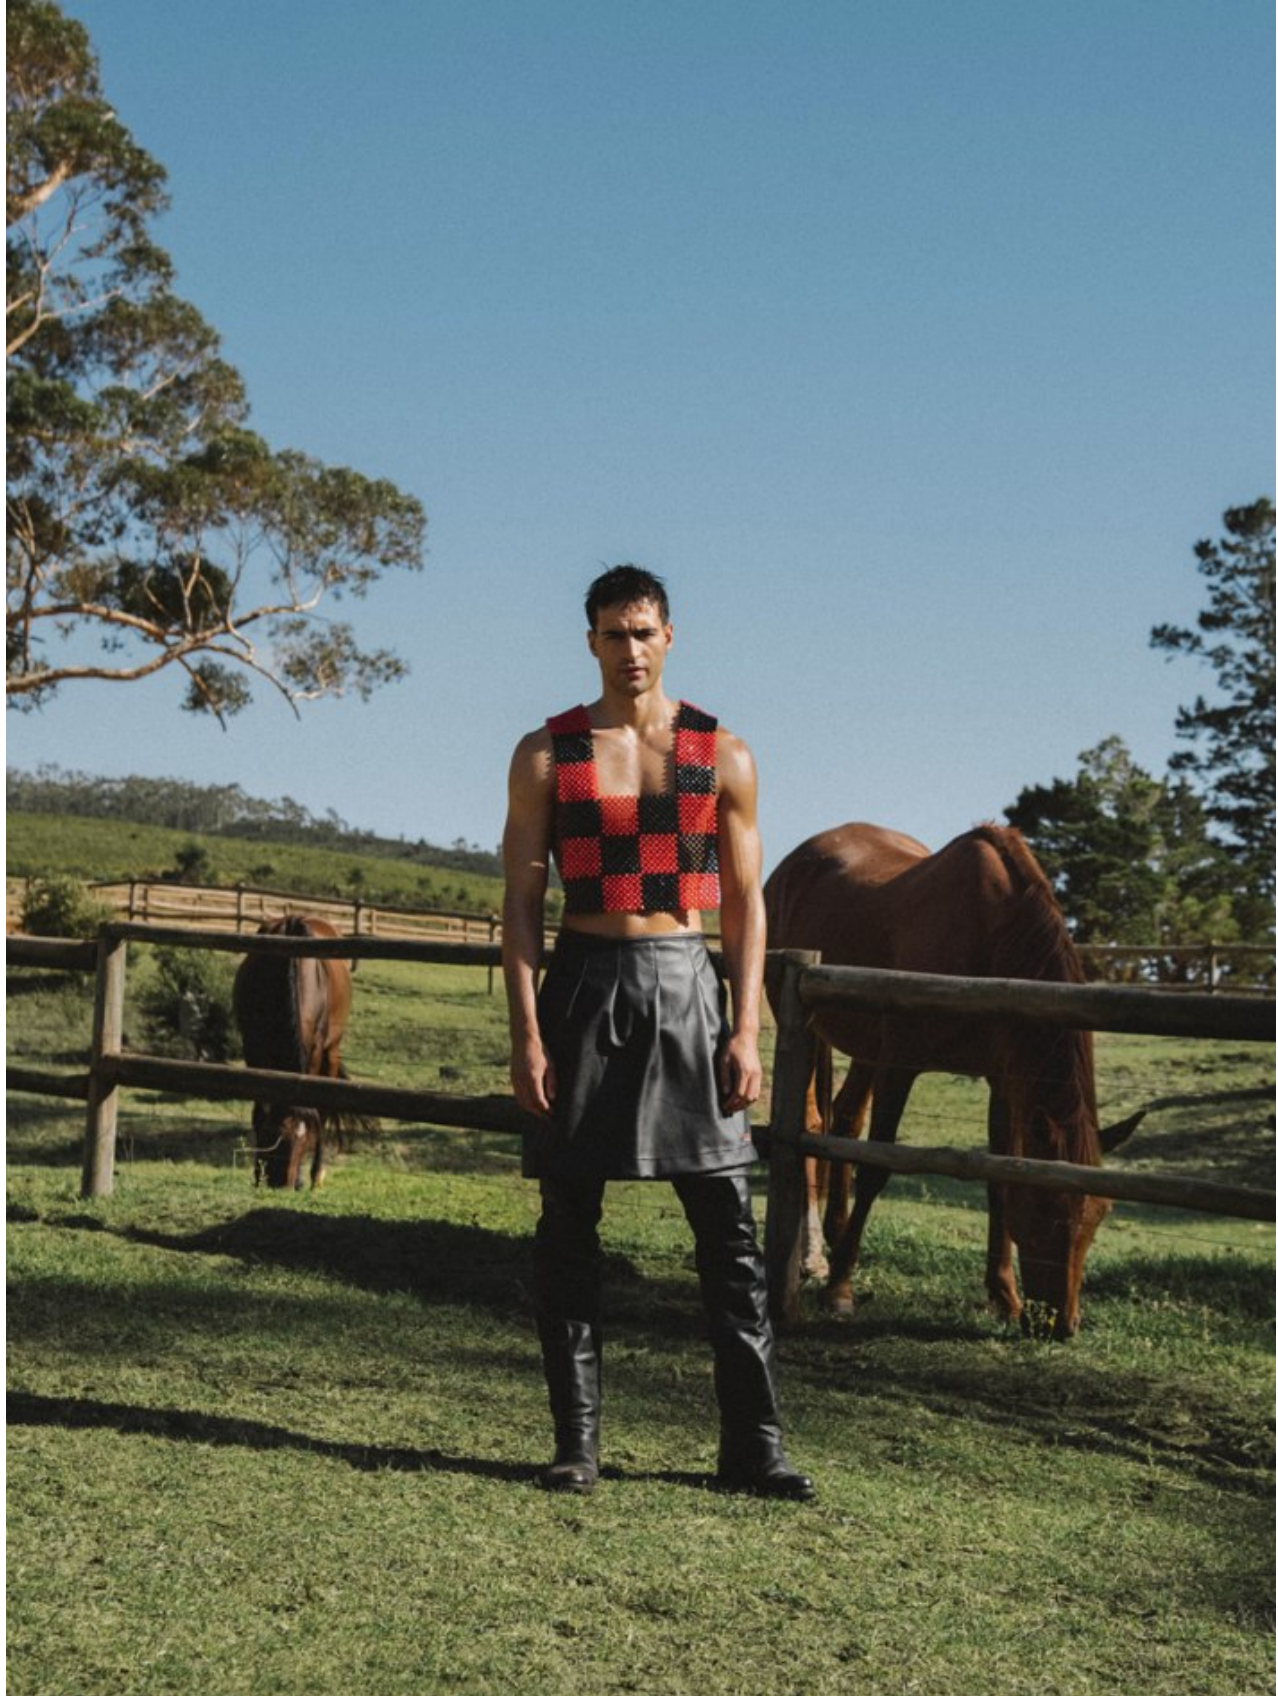

OLIVER JACOBS

BOSS MODELS

CAPE TOWN

Height: 188cm Chest: 96cm Waist: 72cm Suit: 38 L Shoe: 10.5 UK Hair: Dark Brown Eyes: Brown