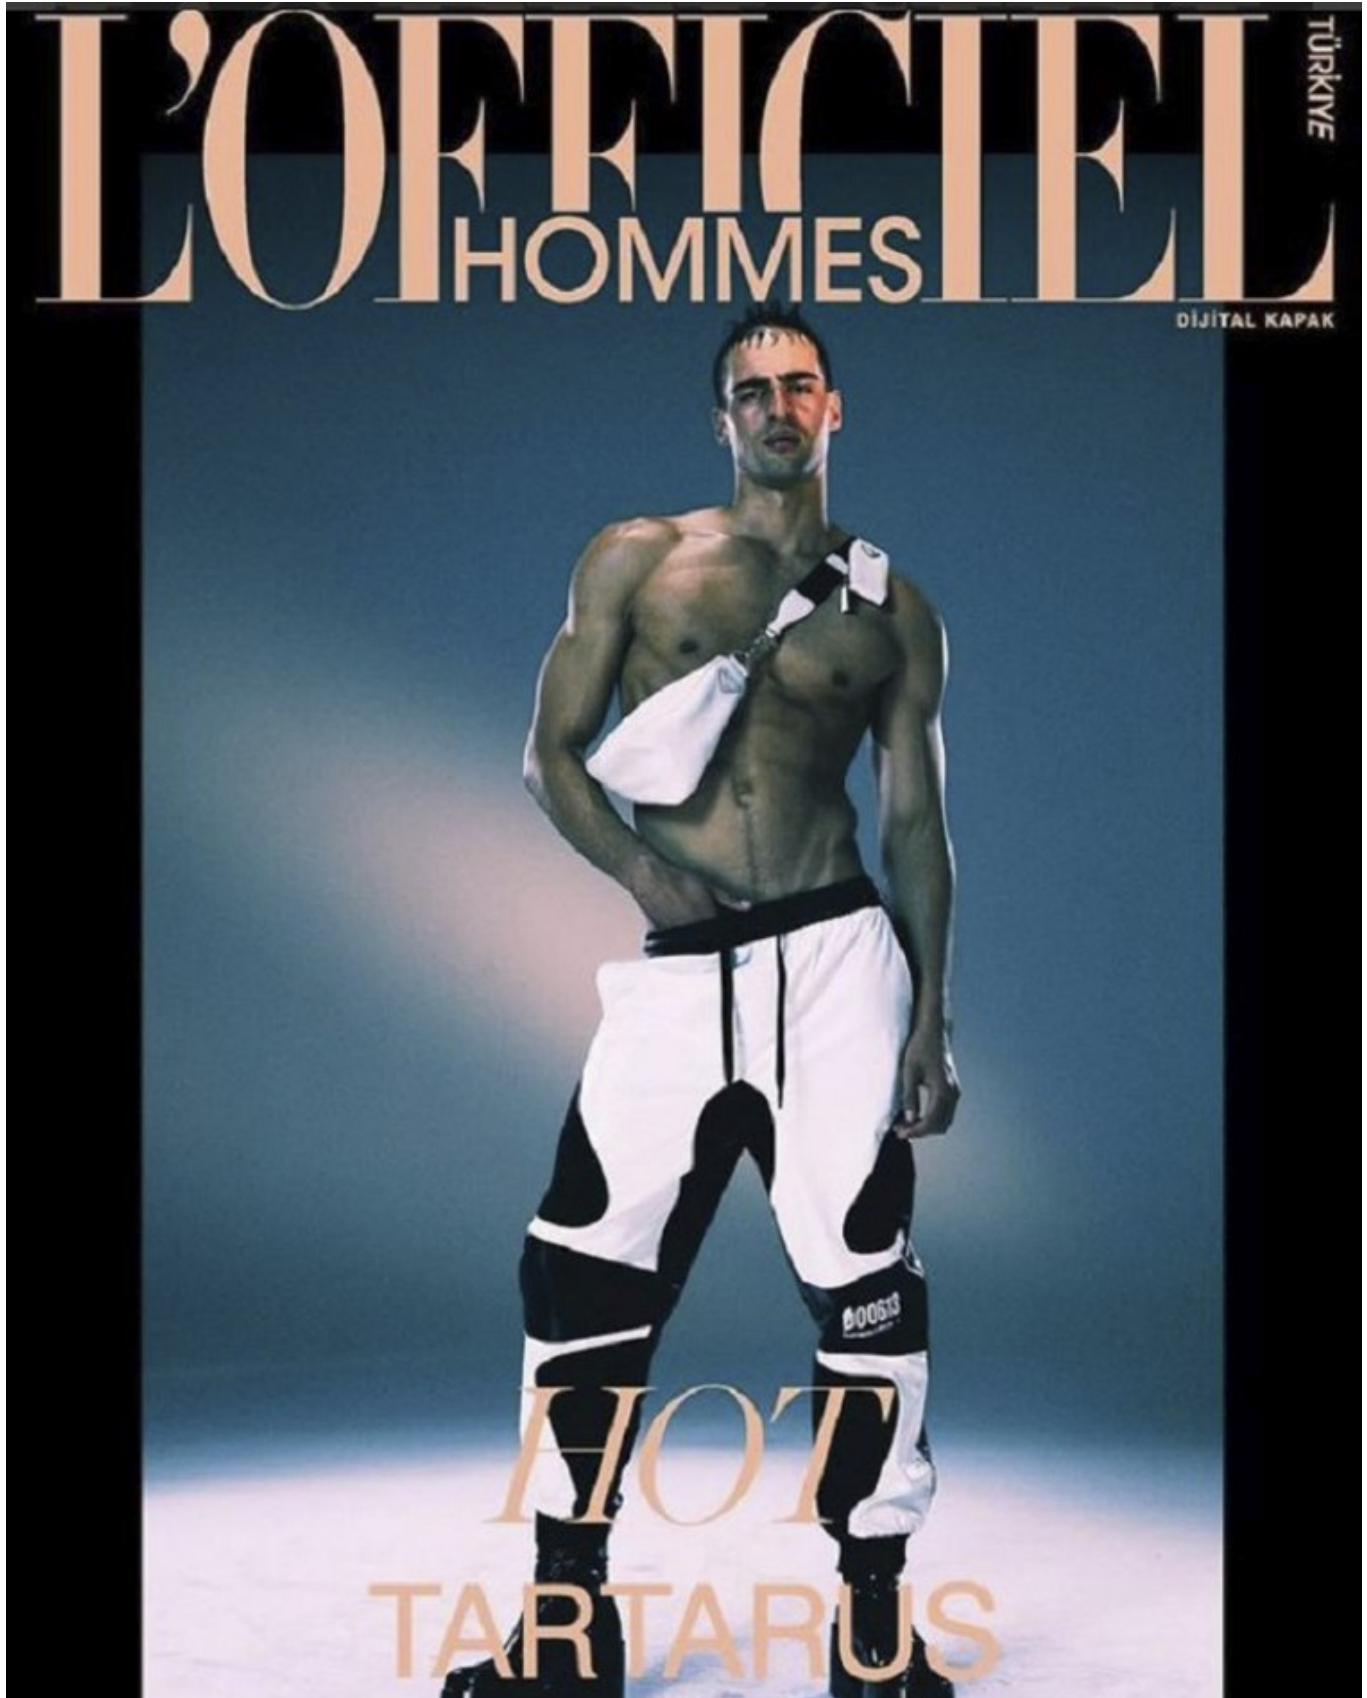

BOSS MODELS

CAPE TOWN

OLIVER JACOBS

Height: 188cm Chest: 96cm Waist: 72cm Suit: 38 L Shoe: 10.5 UK Hair: Dark Brown Eyes: Brown