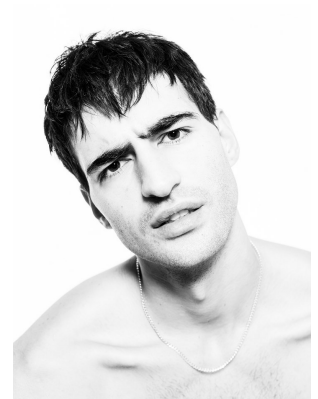

BOSS MODELS

CAPE TOWN

OLIVER JACOBS

Height: 188cm Chest: 96cm Waist: 72cm Suit: 38 L Shoe: 10.5 UK Hair: Dark Brown Eyes: Brown

BOSS MODELS

CAPE TOWN

OLIVER JACOBS

Height: 188cm Chest: 96cm Waist: 72cm Suit: 38 L Shoe: 10.5 UK Hair: Dark Brown Eyes: Brown

BOSS MODELS

CAPE TOWN

OLIVER JACOBS

Height: 188cm Chest: 96cm Waist: 72cm Suit: 38 L Shoe: 10.5 UK Hair: Dark Brown Eyes: Brown