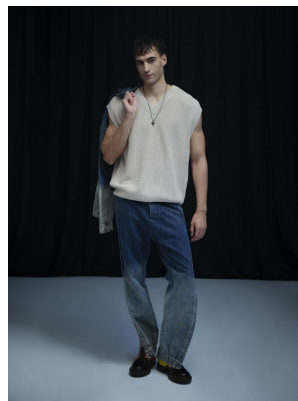

BOSS MODELS

CAPE TOWN

OLIVER JACOBS

Height: 188cm Chest: 96cm Waist: 72cm Suit: 38 L Shoe: 10.5 UK Hair: Dark Brown Eyes: Brown

BOSS MODELS

CAPE TOWN

OLIVER JACOBS

Height: 188cm Chest: 96cm Waist: 72cm Suit: 38 L Shoe: 10.5 UK Hair: Dark Brown Eyes: Brown

BOSS MODELS

CAPE TOWN

OLIVER JACOBS

Height: 188cm Chest: 96cm Waist: 72cm Suit: 38 L Shoe: 10.5 UK Hair: Dark Brown Eyes: Brown