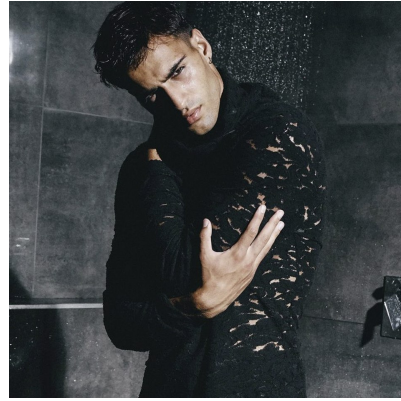

BOSS MODELS

CAPE TOWN

OLIVER JACOBS

Height: 188cm Chest: 96cm Waist: 72cm Suit: 38 L Shoe: 10.5 UK Hair: Dark Brown Eyes: Brown

BOSS MODELS

CAPE TOWN

OLIVER JACOBS

Height: 188cm Chest: 96cm Waist: 72cm Suit: 38 L Shoe: 10.5 UK Hair: Dark Brown Eyes: Brown

BOSS MODELS

CAPE TOWN

OLIVER JACOBS

Height: 188cm Chest: 96cm Waist: 72cm Suit: 38 L Shoe: 10.5 UK Hair: Dark Brown Eyes: Brown