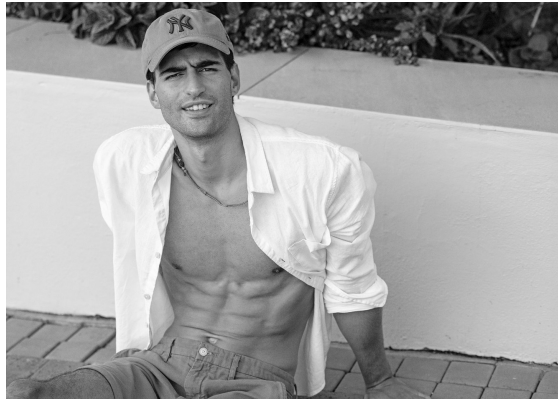

BOSS MODELS

CAPE TOWN

OLIVER JACOBS

Height: 188cm Chest: 96cm Waist: 72cm Suit: 38 L Shoe: 10.5 UK Hair: Dark Brown Eyes: Brown

BOSS MODELS

CAPE TOWN

OLIVER JACOBS

Height: 188cm Chest: 96cm Waist: 72cm Suit: 38 L Shoe: 10.5 UK Hair: Dark Brown Eyes: Brown

BOSS MODELS

CAPE TOWN

OLIVER JACOBS

Height: 188cm Chest: 96cm Waist: 72cm Suit: 38 L Shoe: 10.5 UK Hair: Dark Brown Eyes: Brown