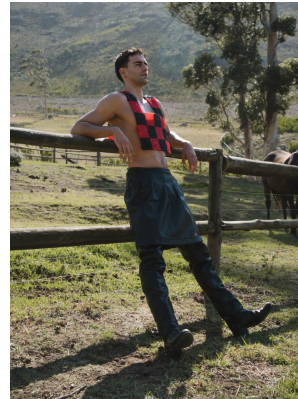

BOSS MODELS

CAPE TOWN

OLIVER JACOBS

Height: 188cm Chest: 96cm Waist: 72cm Suit: 38 L Shoe: 10.5 UK Hair: Dark Brown Eyes: Brown

BOSS MODELS

CAPE TOWN

OLIVER JACOBS

Height: 188cm Chest: 96cm Waist: 72cm Suit: 38 L Shoe: 10.5 UK Hair: Dark Brown Eyes: Brown