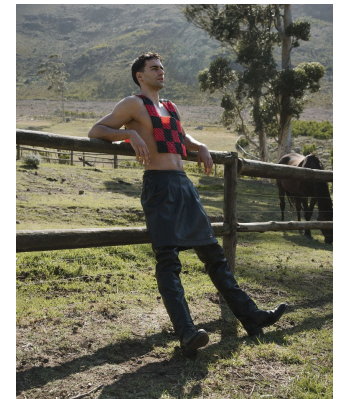

BOSS MODELS

CAPE TOWN

OLIVER JACOBS

Height: 188cm Chest: 96cm Waist: 72cm Suit: 38 L Shoe: 10.5 UK Hair: Dark Brown Eyes: Brown

BOSS MODELS

CAPE TOWN

OLIVER JACOBS

Height: 188cm Chest: 96cm Waist: 72cm Suit: 38 L Shoe: 10.5 UK Hair: Dark Brown Eyes: Brown

BOSS MODELS

CAPE TOWN

OLIVER JACOBS

Height: 188cm Chest: 96cm Waist: 72cm Suit: 38 L Shoe: 10.5 UK Hair: Dark Brown Eyes: Brown