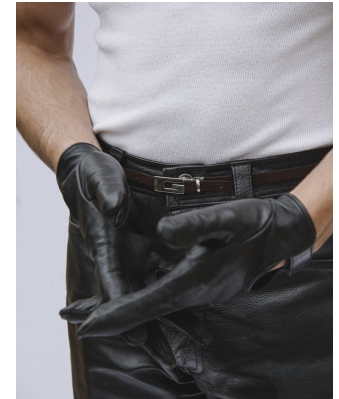

BOSS MODELS

CAPE TOWN

OLIVER JACOBS

Height: 188cm Chest: 96cm Waist: 72cm Suit: 38 L Shoe: 10.5 UK Hair: Dark Brown Eyes: Brown

BOSS MODELS

CAPE TOWN

OLIVER JACOBS

Height: 188cm Chest: 96cm Waist: 72cm Suit: 38 L Shoe: 10.5 UK Hair: Dark Brown Eyes: Brown

BOSS MODELS

CAPE TOWN

OLIVER JACOBS

Height: 188cm Chest: 96cm Waist: 72cm Suit: 38 L Shoe: 10.5 UK Hair: Dark Brown Eyes: Brown