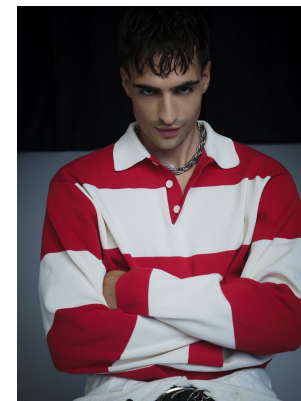

BOSS MODELS

CAPE TOWN

OLIVER JACOBS

Height: 188cm Chest: 96cm Waist: 72cm Suit: 38 L Shoe: 10.5 UK Hair: Dark Brown Eyes: Brown

BOSS MODELS

CAPE TOWN

OLIVER JACOBS

Height: 188cm Chest: 96cm Waist: 72cm Suit: 38 L Shoe: 10.5 UK Hair: Dark Brown Eyes: Brown

BOSS MODELS

CAPE TOWN

OLIVER JACOBS

Height: 188cm Chest: 96cm Waist: 72cm Suit: 38 L Shoe: 10.5 UK Hair: Dark Brown Eyes: Brown