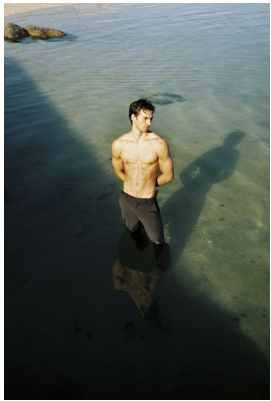

BOSS MODELS

CAPE TOWN

OLIVER JACOBS

Height: 188cm Chest: 96cm Waist: 72cm Suit: 38 L Shoe: 10.5 UK Hair: Dark Brown Eyes: Brown

BOSS MODELS

CAPE TOWN

OLIVER JACOBS

Height: 188cm Chest: 96cm Waist: 72cm Suit: 38 L Shoe: 10.5 UK Hair: Dark Brown Eyes: Brown

BOSS MODELS

CAPE TOWN

OLIVER JACOBS

Height: 188cm Chest: 96cm Waist: 72cm Suit: 38 L Shoe: 10.5 UK Hair: Dark Brown Eyes: Brown