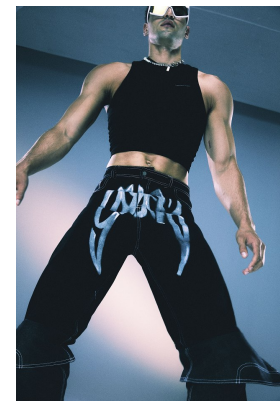

BOSS MODELS

CAPE TOWN

OLIVER JACOBS

Height: 188cm Chest: 96cm Waist: 72cm Suit: 38 L Shoe: 10.5 UK Hair: Dark Brown Eyes: Brown

BOSS MODELS

CAPE TOWN

OLIVER JACOBS

Height: 188cm Chest: 96cm Waist: 72cm Suit: 38 L Shoe: 10.5 UK Hair: Dark Brown Eyes: Brown

BOSS MODELS

CAPE TOWN

OLIVER JACOBS

Height: 188cm Chest: 96cm Waist: 72cm Suit: 38 L Shoe: 10.5 UK Hair: Dark Brown Eyes: Brown