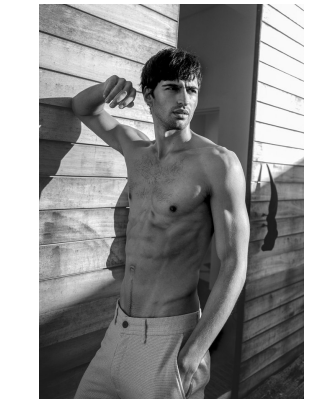

BOSS MODELS

CAPE TOWN

OLIVER JACOBS

Height: 188cm Chest: 96cm Waist: 72cm Suit: 38 L Shoe: 10.5 UK Hair: Dark Brown Eyes: Brown

BOSS MODELS

CAPE TOWN

OLIVER JACOBS

Height: 188cm Chest: 96cm Waist: 72cm Suit: 38 L Shoe: 10.5 UK Hair: Dark Brown Eyes: Brown

BOSS MODELS

CAPE TOWN

OLIVER JACOBS

Height: 188cm Chest: 96cm Waist: 72cm Suit: 38 L Shoe: 10.5 UK Hair: Dark Brown Eyes: Brown