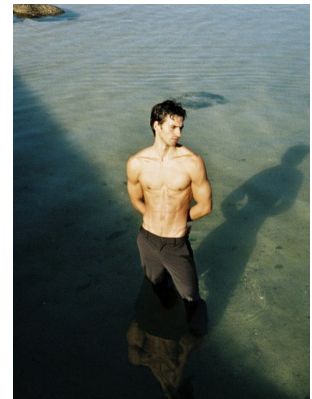

BOSS MODELS

CAPE TOWN

OLIVER JACOBS

Height: 188cm Chest: 96cm Waist: 72cm Suit: 38 L Shoe: 10.5 UK Hair: Dark Brown Eyes: Brown

BOSS MODELS

CAPE TOWN

OLIVER JACOBS

Height: 188cm Chest: 96cm Waist: 72cm Suit: 38 L Shoe: 10.5 UK Hair: Dark Brown Eyes: Brown