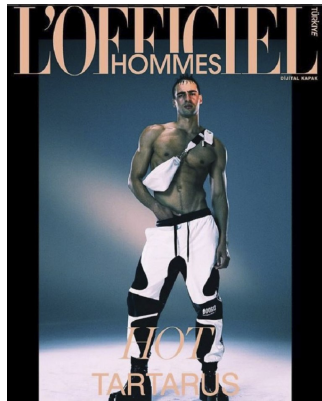

BOSS MODELS

CAPE TOWN

OLIVER JACOBS

Height: 188cm Chest: 96cm Waist: 72cm Suit: 38 L Shoe: 10.5 UK Hair: Dark Brown Eyes: Brown

BOSS MODELS

CAPE TOWN

OLIVER JACOBS

Height: 188cm Chest: 96cm Waist: 72cm Suit: 38 L Shoe: 10.5 UK Hair: Dark Brown Eyes: Brown

BOSS MODELS

CAPE TOWN

OLIVER JACOBS

Height: 188cm Chest: 96cm Waist: 72cm Suit: 38 L Shoe: 10.5 UK Hair: Dark Brown Eyes: Brown