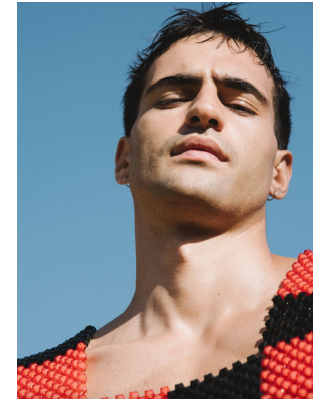

BOSS MODELS

CAPE TOWN

OLIVER JACOBS

Height: 188cm Chest: 96cm Waist: 72cm Suit: 38 L Shoe: 10.5 UK Hair: Dark Brown Eyes: Brown

BOSS MODELS

CAPE TOWN

OLIVER JACOBS

Height: 188cm Chest: 96cm Waist: 72cm Suit: 38 L Shoe: 10.5 UK Hair: Dark Brown Eyes: Brown