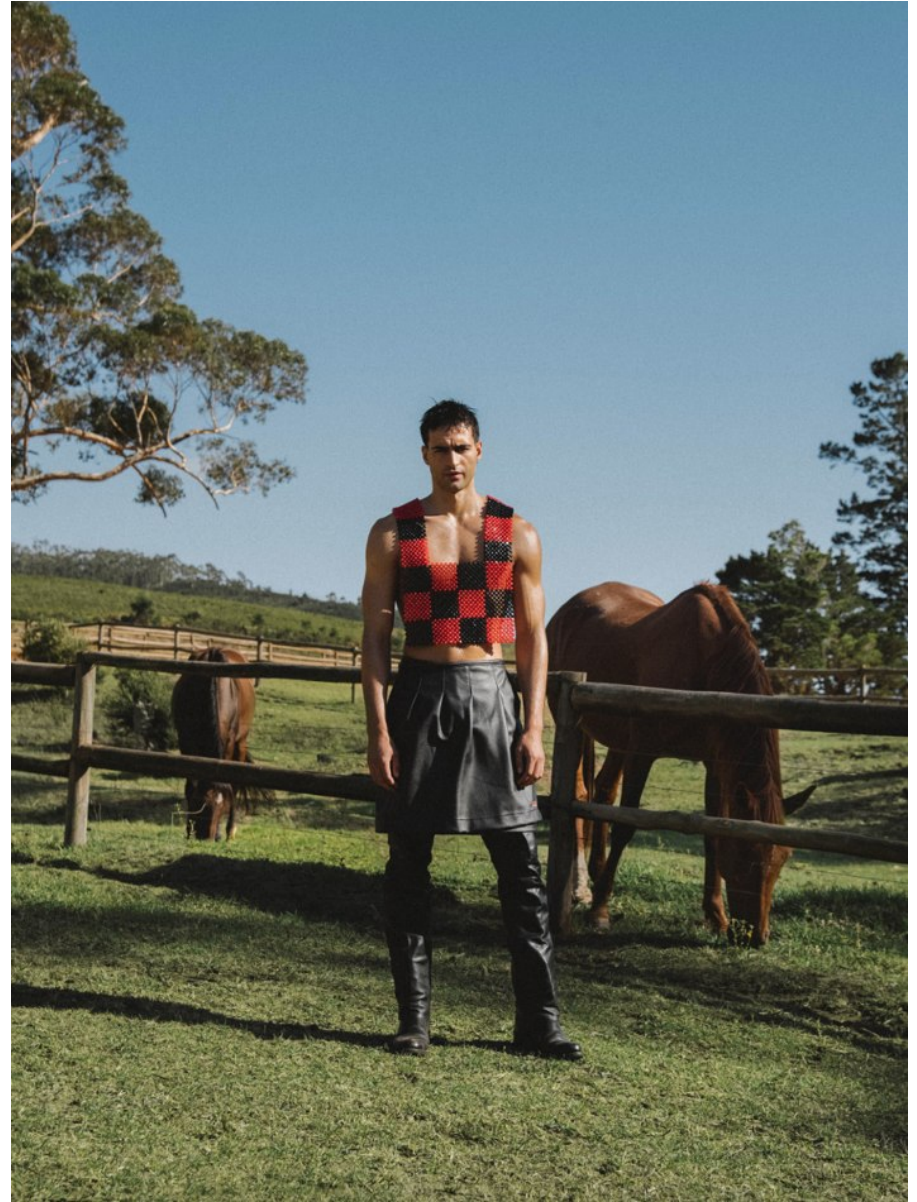

BOSS MODELS

CAPE TOWN

Height: 188cm Chest: 96cm Waist: 72cm Suit: 38 L Shoe: 10.5 UK Hair: Dark Brown Eyes: Brown