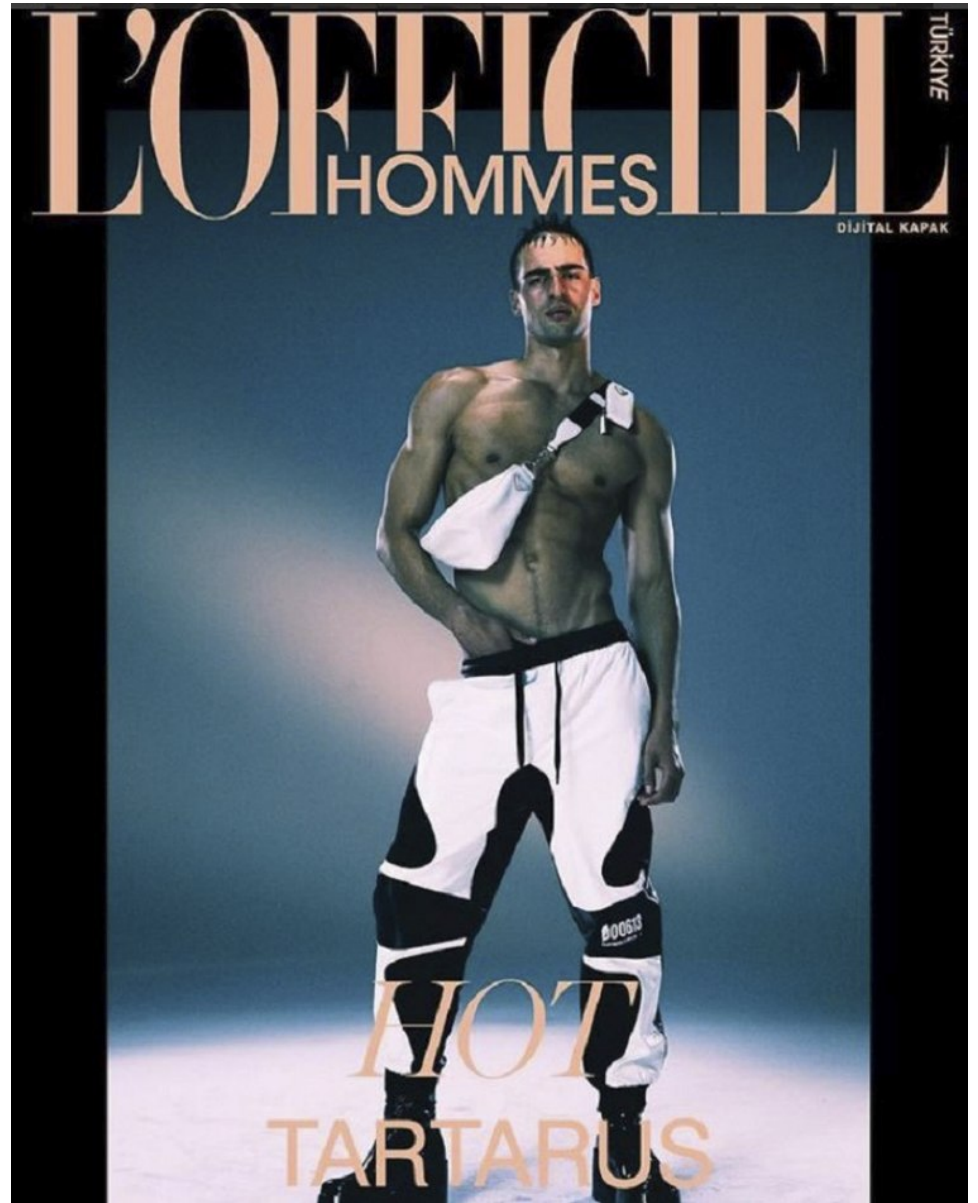

BOSS MODELS

CAPE TOWN

Height: 188cm Chest: 96cm Waist: 72cm Suit: 38 L Shoe: 10.5 UK Hair: Dark Brown Eyes: Brown