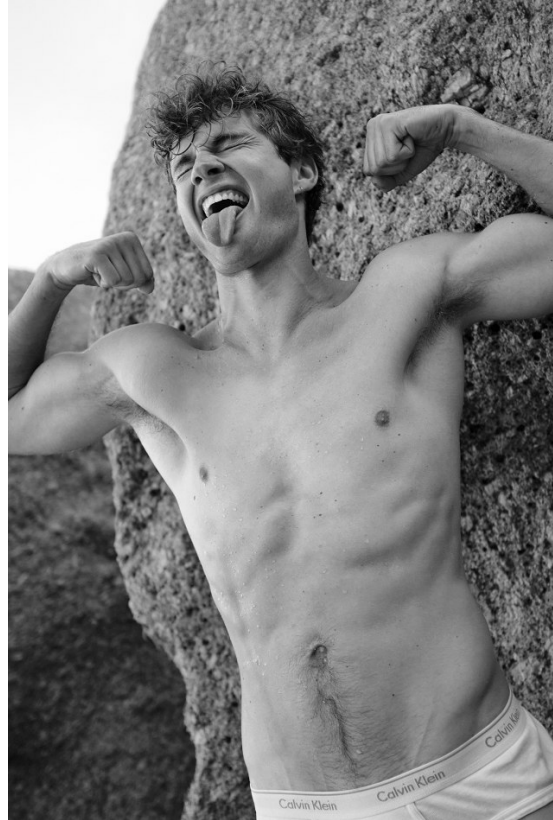

BOSS MODELS

CAPE TOWN

LUKE CHASE VOLKER

Height: 187cm Chest: 98cm Waist: 79cm Suit: 38 L Shoe: 10 UK Hair: Dark Blonde Eyes: Blue