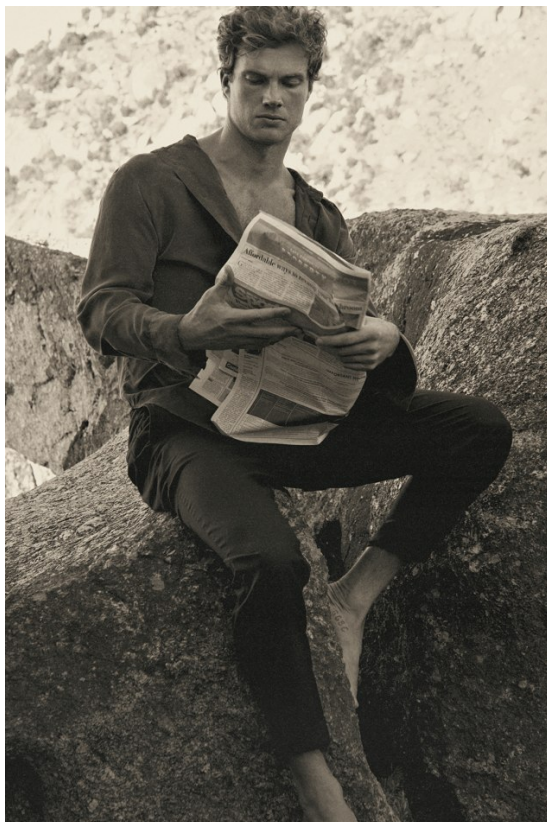

# BOSS MODELS

CAPE TOWN

Image: Luke Chase Volker represented by Boss Models Cape Town

**LUKE CHASE VOLKER**

Height: 187cm Chest: 98cm Waist: 79cm Suit: 38 L Shoe: 10 UK Hair: Dark Blonde Eyes: Blue