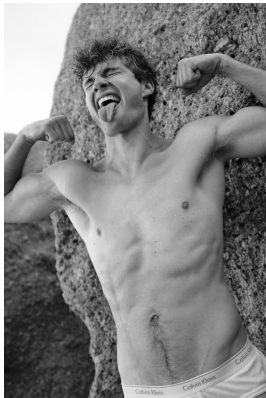

BOSS MODELS

CAPE TOWN

LUKE CHASE VOLKER

Height: 187cm Chest: 95cm Waist: 76cm Suit: 38 L Shoe: 10 UK Hair: Dark Blonde Eyes: Blue