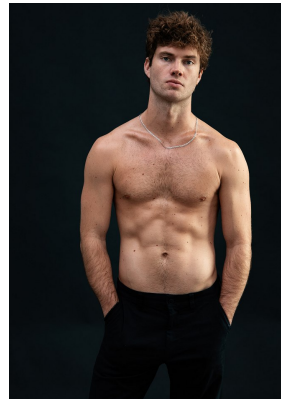

# BOSS MODELS

CAPE TOWN

## LUKE CHASE VOLKER

Height: 187cm Chest: 95cm Waist: 76cm Suit: 38 L Shoe: 10 UK Hair: Dark Blonde Eyes: Blue

# BOSS MODELS

CAPE TOWN

Image: Luke Chase Volker represented by Boss Models Cape Town