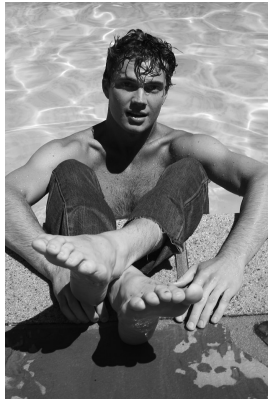

# BOSS MODELS

CAPE TOWN

Image: Luke Chase Volker represented by Boss Models Cape Town