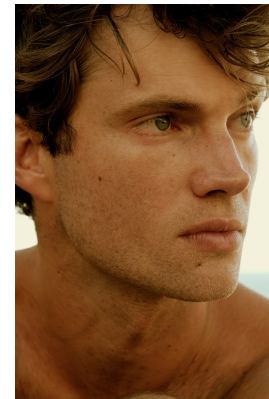

# BOSS MODELS

CAPE TOWN

LUKE CHASE VOLKER

Height: 187cm Chest: 98cm Waist: 79cm Suit: 38 L Shoe: 10 UK Hair: Dark Blonde Eyes: Blue

# BOSS MODELS

CAPE TOWN

## LUKE CHASE VOLKER

Height: 187cm Chest: 98cm Waist: 79cm Suit: 38 L Shoe: 10 UK Hair: Dark Blonde Eyes: Blue

# BOSS MODELS

CAPE TOWN

Image: Luke Chase Volker represented by Boss Models Cape Town