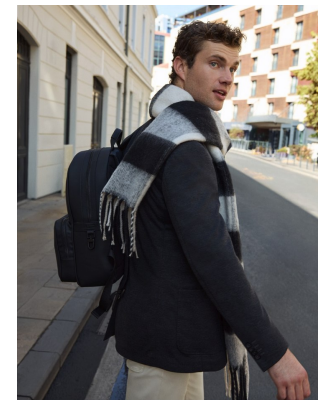

# BOSS MODELS

CAPE TOWN

LUKE CHASE VOLKER

Height: 187cm Chest: 98cm Waist: 79cm Suit: 38 L Shoe: 10 UK Hair: Dark Blonde Eyes: Blue

# BOSS MODELS

CAPE TOWN