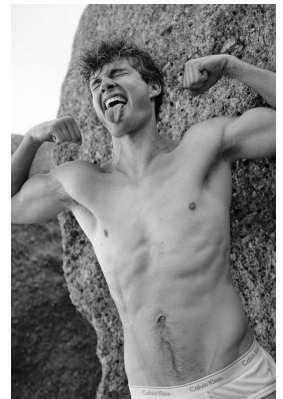

# BOSS MODELS

CAPE TOWN

LUKE CHASE VOLKER

Height: 187cm Chest: 98cm Waist: 79cm Suit: 38 L Shoe: 10 UK Hair: Dark Blonde Eyes: Blue

# BOSS MODELS

CAPE TOWN

## LUKE CHASE VOLKER

Height: 187cm Chest: 98cm Waist: 79cm Suit: 38 L Shoe: 10 UK Hair: Dark Blonde Eyes: Blue

# BOSS MODELS

CAPE TOWN

Image: Luke Chase Volker represented by Boss Models Cape Town