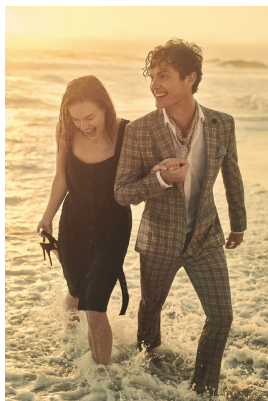

# BOSS MODELS

CAPE TOWN

# BOSS MODELS

CAPE TOWN

Image: Luke Chase Volker represented by Boss Models Cape Town