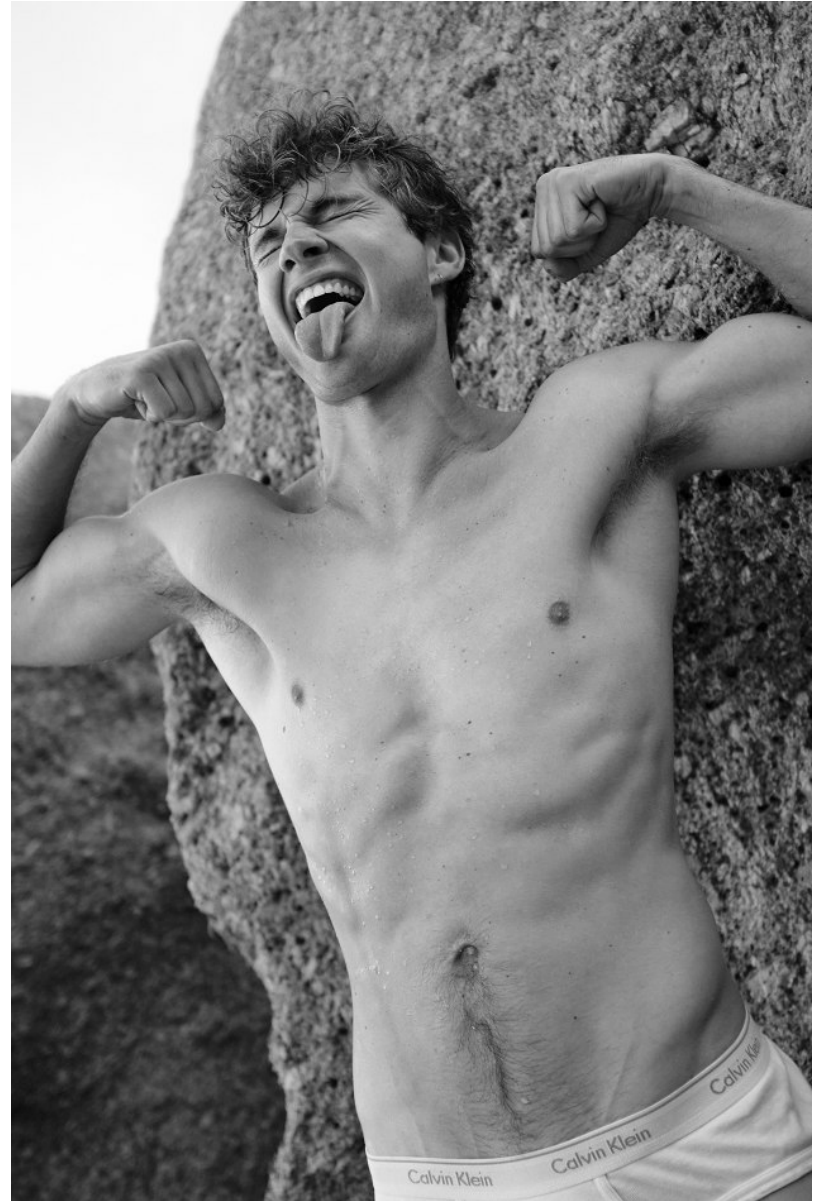

BOSS MODELS

CAPE TOWN

LUKE CHASE VOLKER

Height: 187cm Chest: 95cm Waist: 76cm Suit: 38 L Shoe: 10 UK Hair: Dark Blonde Eyes: Blue

BOSS MODELS

CAPE TOWN

LUKE CHASE VOLKER

Height: 187cm Chest: 95cm Waist: 76cm Suit: 38 L Shoe: 10 UK Hair: Dark Blonde Eyes: Blue