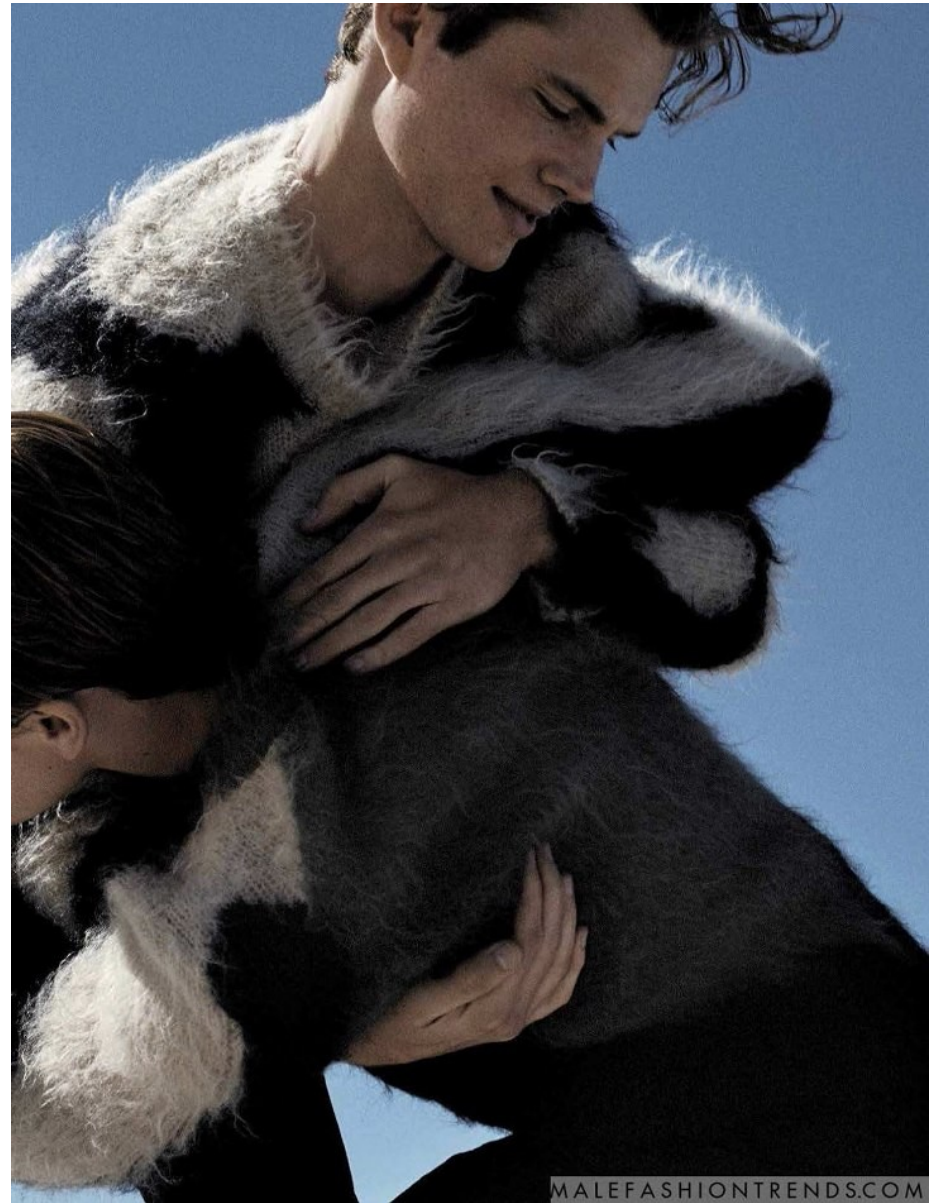

BOSS MODELS

CAPE TOWN

LUKE CHASE VOLKER

Height: 187cm Chest: 98cm Waist: 79cm Suit: 38 L Shoe: 10 UK Hair: Dark Blonde Eyes: Blue

BOSS MODELS

CAPE TOWN

LUKE CHASE VOLKER

Height: 187cm Chest: 98cm Waist: 79cm Suit: 38 L Shoe: 10 UK Hair: Dark Blonde Eyes: Blue