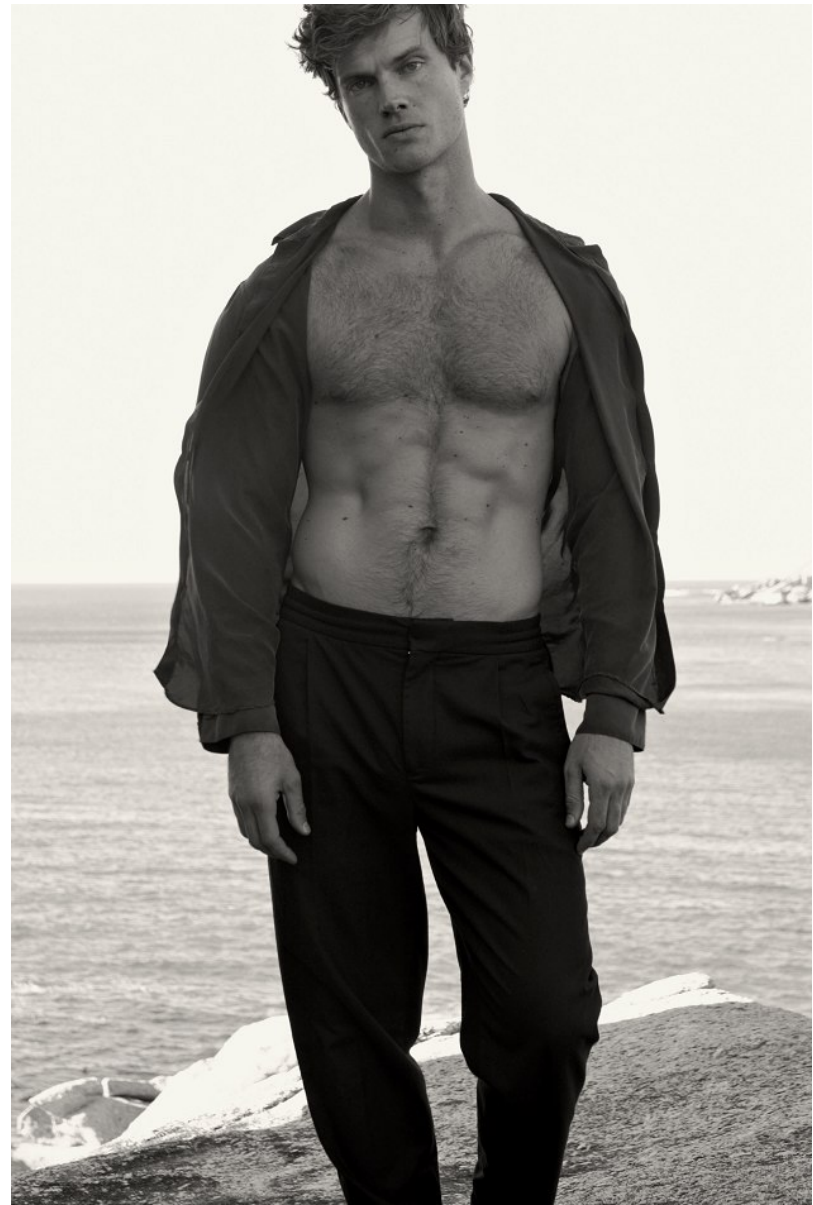

BOSS MODELS

CAPE TOWN

LUKE CHASE VOLKER

Height: 187cm Chest: 98cm Waist: 79cm Suit: 38 L Shoe: 10 UK Hair: Dark Blonde Eyes: Blue

BOSS MODELS

CAPE TOWN

LUKE CHASE VOLKER

Height: 187cm Chest: 98cm Waist: 79cm Suit: 38 L Shoe: 10 UK Hair: Dark Blonde Eyes: Blue