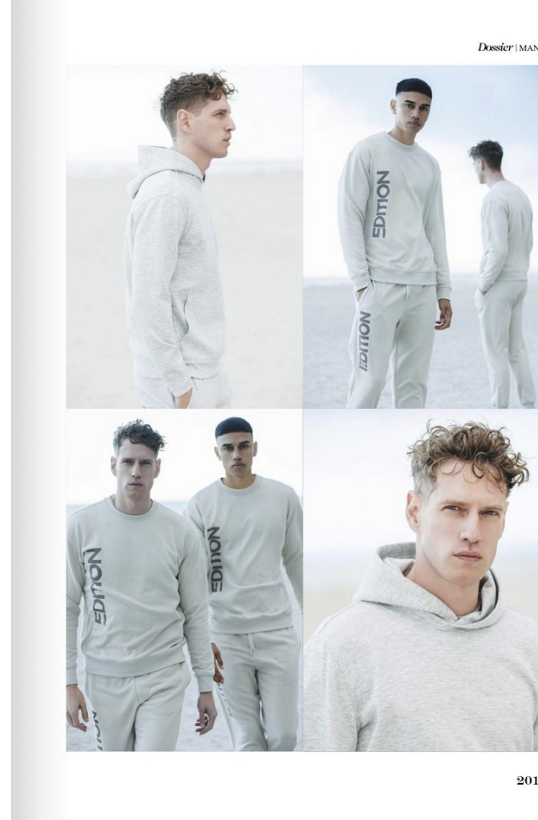

BOSS MODELS

CAPE TOWN

INNES MAAS

Height: 187cm Chest: 94cm Waist: 77cm Suit: 38 L Shoe: 10 UK Hair: Dark Blonde Eyes: Green