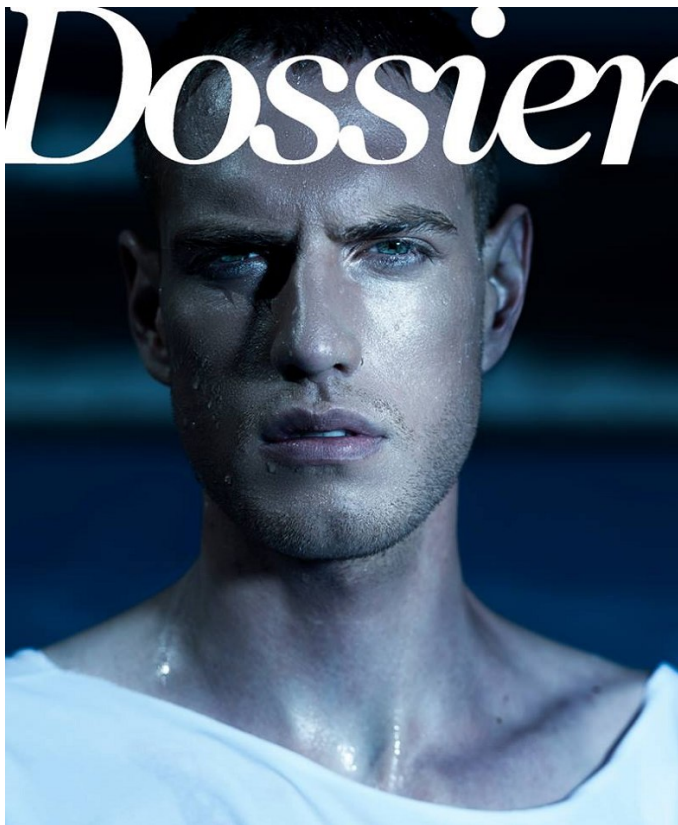

BOSS MODELS

CAPE TOWN

INNES MAAS

Height: 187cm Chest: 94cm Waist: 77cm Suit: 38 L Shoe: 10 UK Hair: Dark Blonde Eyes: Green