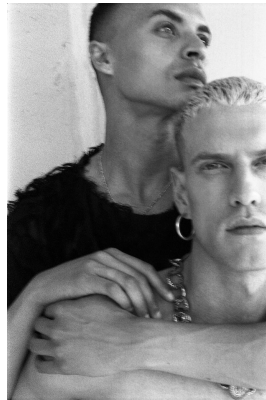

BOSS MODELS

CAPE TOWN

INNES MAAS

Height: 187cm Chest: 94cm Waist: 77cm Suit: 38 L Shoe: 10 UK Hair: Dark Blonde Eyes: Green

BOSS MODELS

CAPE TOWN

INNES MAAS

Height: 187cm Chest: 94cm Waist: 77cm Suit: 38 L Shoe: 10 UK Hair: Dark Blonde Eyes: Green