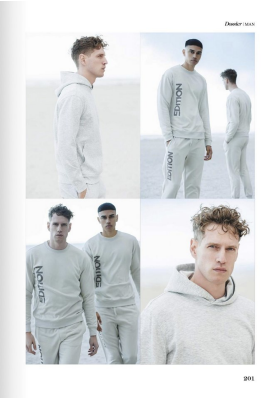

BOSS MODELS

CAPE TOWN

INNES MAAS

Height: 187cm Chest: 94cm Waist: 77cm Suit: 38 L Shoe: 10 UK Hair: Dark Blonde Eyes: Green

BOSS MODELS

CAPE TOWN

INNES MAAS

Height: 187cm Chest: 94cm Waist: 77cm Suit: 38 L Shoe: 10 UK Hair: Dark Blonde Eyes: Green