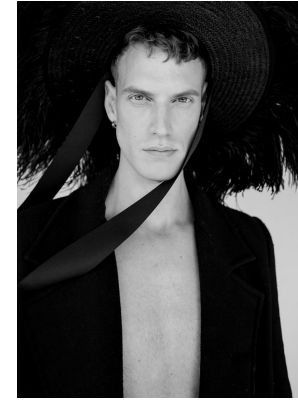

BOSS MODELS

CAPE TOWN

INNES MAAS

Height: 187cm Chest: 94cm Waist: 77cm Suit: 38 L Shoe: 10 UK Hair: Dark Blonde Eyes: Green

BOSS MODELS

CAPE TOWN

INNES MAAS

Height: 187cm Chest: 94cm Waist: 77cm Suit: 38 L Shoe: 10 UK Hair: Dark Blonde Eyes: Green