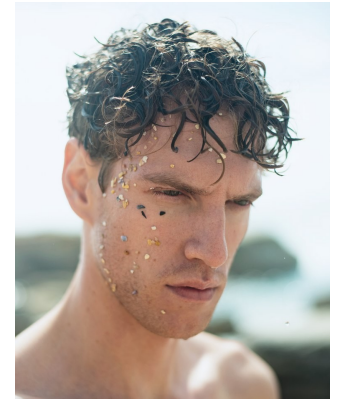

BOSS MODELS

CAPE TOWN

INNES MAAS

Height: 187cm Chest: 94cm Waist: 77cm Suit: 38 L Shoe: 10 UK Hair: Dark Blonde Eyes: Green

BOSS MODELS

CAPE TOWN

INNES MAAS

Height: 187cm Chest: 94cm Waist: 77cm Suit: 38 L Shoe: 10 UK Hair: Dark Blonde Eyes: Green