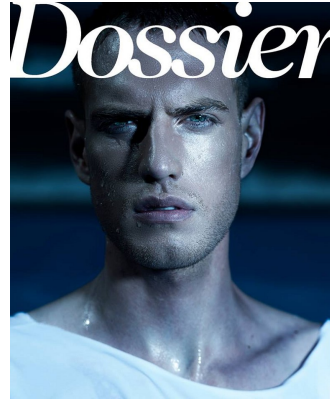

BOSS MODELS

CAPE TOWN

INNES MAAS

Height: 187cm Chest: 94cm Waist: 77cm Suit: 38 L Shoe: 10 UK Hair: Dark Blonde Eyes: Green

BOSS MODELS

CAPE TOWN

INNES MAAS

Height: 187cm Chest: 94cm Waist: 77cm Suit: 38 L Shoe: 10 UK Hair: Dark Blonde Eyes: Green