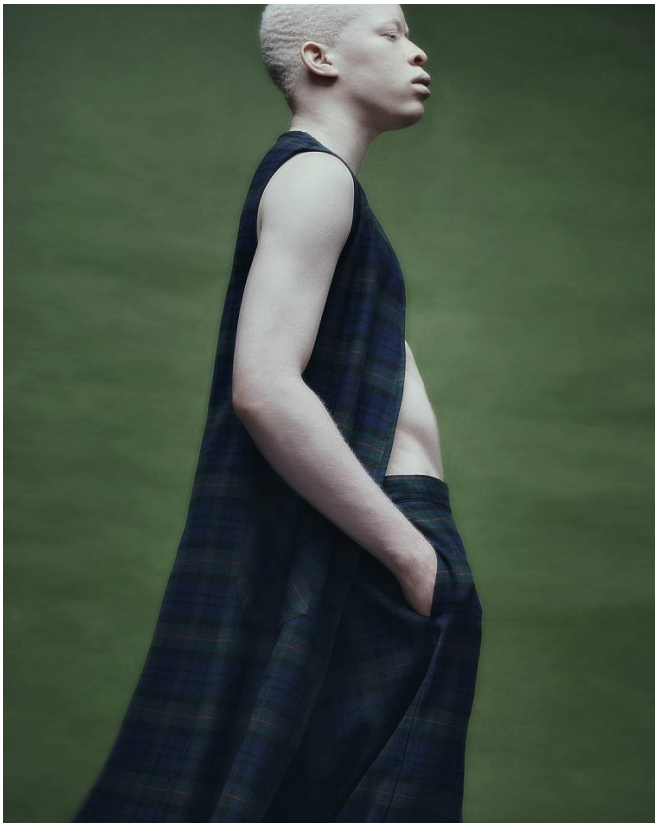

BOSS MODELS

CAPE TOWN

SANELE XABA

Height: 185cm Chest: 103cm Waist: 81cm Suit: 40 R Shoe: 10 UK Hair: Auburn Red Eyes: Green/Brown

BOSS MODELS

CAPE TOWN

SANELE XABA

Height: 185cm Chest: 103cm Waist: 81cm Suit: 40 R Shoe: 10 UK Hair: Auburn Red Eyes: Green/Brown