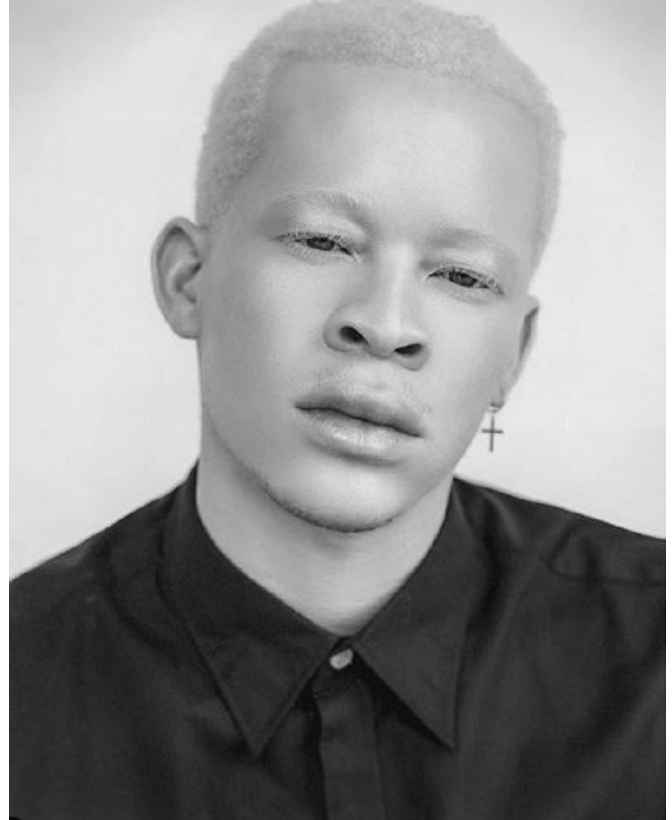

BOSS MODELS

CAPE TOWN

SANELE XABA

Height: 185cm Chest: 103cm Waist: 81cm Suit: 40 R Shoe: 10 UK Hair: Auburn Red Eyes: Green/Brown

BOSS MODELS

CAPE TOWN

SANELE XABA

Height: 185cm Chest: 103cm Waist: 81cm Suit: 40 R Shoe: 10 UK Hair: Auburn Red Eyes: Green/Brown