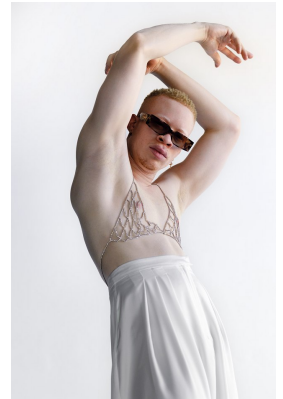

# BOSS MODELS

CAPE TOWN

SANELE XABA

Height: 185cm Chest: 103cm Waist: 81cm Suit: 40 R Shoe: 10 UK Hair: Auburn Red Eyes: Green/Brown

# BOSS MODELS

CAPE TOWN

## SANELE XABA

Height: 185cm Chest: 103cm Waist: 81cm Suit: 40 R Shoe: 10 UK Hair: Auburn Red Eyes: Green/Brown