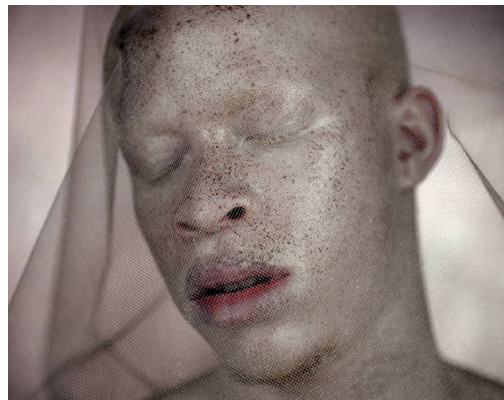

# BOSS MODELS

CAPE TOWN

SANELE XABA

Height: 185cm Chest: 103cm Waist: 81cm Suit: 40 R Shoe: 10 UK Hair: Auburn Red Eyes: Green/Brown

# BOSS MODELS

CAPE TOWN

## SANELE XABA

Height: 185cm Chest: 103cm Waist: 81cm Suit: 40 R Shoe: 10 UK Hair: Auburn Red Eyes: Green/Brown