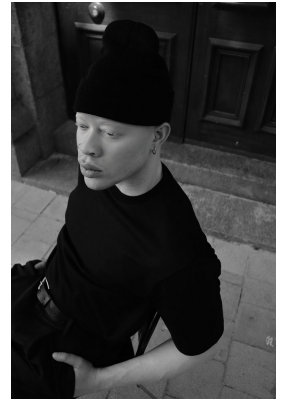

BOSS MODELS

CAPE TOWN

SANELE XABA

Height: 185cm Chest: 103cm Waist: 81cm Suit: 40 R Shoe: 10 UK Hair: Auburn Red Eyes: Green/Brown

BOSS MODELS

CAPE TOWN

SANELE XABA

Height: 185cm Chest: 103cm Waist: 81cm Suit: 40 R Shoe: 10 UK Hair: Auburn Red Eyes: Green/Brown