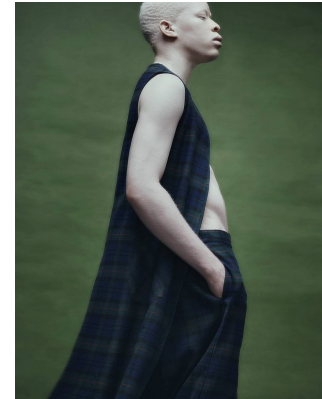

BOSS MODELS

CAPE TOWN

SANELE XABA

Height: 185cm Chest: 103cm Waist: 81cm Suit: 40 R Shoe: 10 UK Hair: Auburn Red Eyes: Green/Brown

BOSS MODELS

CAPE TOWN

SANELE XABA

Height: 185cm Chest: 103cm Waist: 81cm Suit: 40 R Shoe: 10 UK Hair: Auburn Red Eyes: Green/Brown