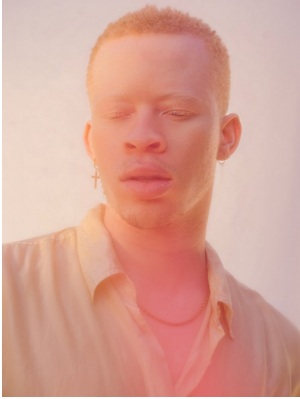

BOSS MODELS

CAPE TOWN

SANELE XABA

Height: 185cm Chest: 103cm Waist: 81cm Suit: 40 R Shoe: 10 UK Hair: Auburn Red Eyes: Green/Brown

BOSS MODELS

CAPE TOWN

SANELE XABA

Height: 185cm Chest: 103cm Waist: 81cm Suit: 40 R Shoe: 10 UK Hair: Auburn Red Eyes: Green/Brown