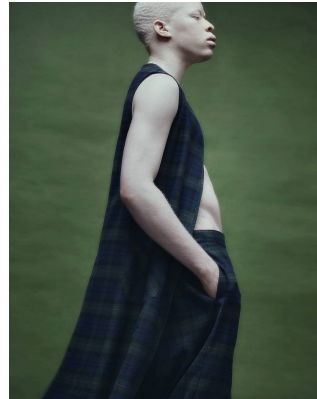

# BOSS MODELS

CAPE TOWN

SANELE XABA

Height: 185cm Chest: 103cm Waist: 81cm Suit: 40 R Shoe: 10 UK Hair: Auburn Red Eyes: Green/Brown

# BOSS MODELS

CAPE TOWN

## SANELE XABA

Height: 185cm Chest: 103cm Waist: 81cm Suit: 40 R Shoe: 10 UK Hair: Auburn Red Eyes: Green/Brown