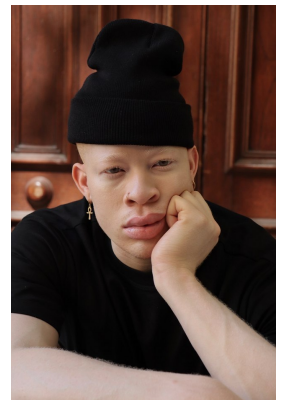

BOSS MODELS

CAPE TOWN

SANELE XABA

Height: 185cm Chest: 103cm Waist: 81cm Suit: 40 R Shoe: 10 UK Hair: Auburn Red Eyes: Green/Brown

BOSS MODELS

CAPE TOWN

SANELE XABA

Height: 185cm Chest: 103cm Waist: 81cm Suit: 40 R Shoe: 10 UK Hair: Auburn Red Eyes: Green/Brown