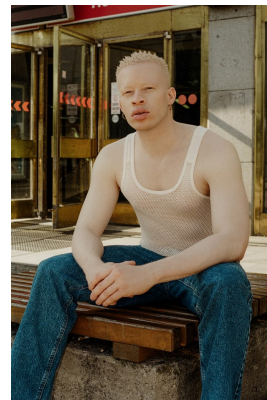

BOSS MODELS

CAPE TOWN

SANELE XABA

Height: 185cm Chest: 103cm Waist: 81cm Suit: 40 R Shoe: 10 UK Hair: Auburn Red Eyes: Green/Brown

BOSS MODELS

CAPE TOWN

SANELE XABA

Height: 185cm Chest: 103cm Waist: 81cm Suit: 40 R Shoe: 10 UK Hair: Auburn Red Eyes: Green/Brown