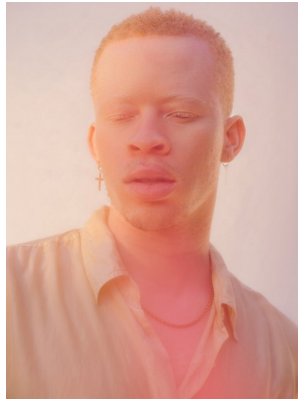

# BOSS MODELS

CAPE TOWN

SANELE XABA

Height: 185cm Chest: 103cm Waist: 81cm Suit: 40 R Shoe: 10 UK Hair: Auburn Red Eyes: Green/Brown

# BOSS MODELS

CAPE TOWN

## SANELE XABA

Height: 185cm Chest: 103cm Waist: 81cm Suit: 40 R Shoe: 10 UK Hair: Auburn Red Eyes: Green/Brown