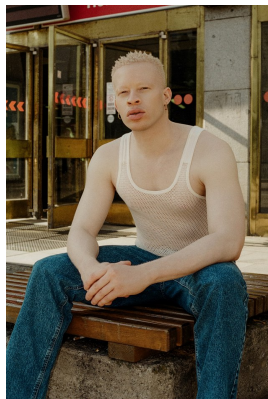

# BOSS MODELS

CAPE TOWN

SANELE XABA

Height: 185cm Chest: 103cm Waist: 81cm Suit: 40 R Shoe: 10 UK Hair: Auburn Red Eyes: Green/Brown

# BOSS MODELS

CAPE TOWN

## SANELE XABA

Height: 185cm Chest: 103cm Waist: 81cm Suit: 40 R Shoe: 10 UK Hair: Auburn Red Eyes: Green/Brown